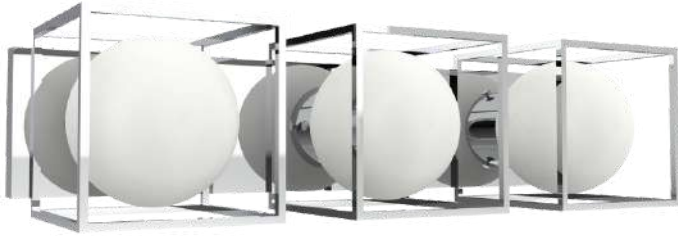

VL 1859-5

Dimensions: L35.43" x W6.30" x H5.39"
Finish: Chrome
Light Source: 5 X 50W G9 Bulb

VL1859-4

Dimensions: L28.35" x W6.30" x H5.39"
Finish: Chrome
Light Source: 4 X 50W G9 Bulb

VL1859-3

Dimensions: L 21.26" x W6.30" x H5.39"
Finish: Chrome
Light Source: 3 X 50W G9 Bulb