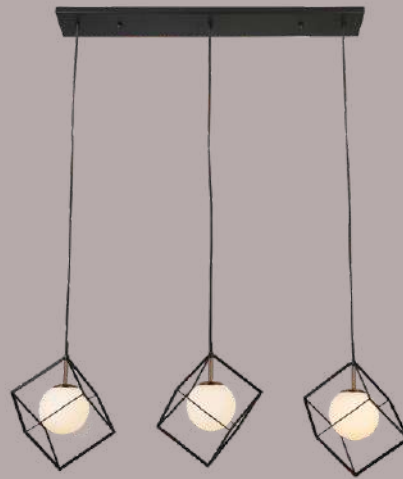

P1088-1AB/BK

Dimensions: W13" x H13-5/8"

Finish: Aged Brass/Black

Light Source: 1 x Led 60W medium base E26

C1088-3AB/BK

P1089-3AB/BK
Dimensions: L47" x W13" x H13-5/8"
Finish: Aged Brass/Black
Light Source: 3 x Led 60W medium base E26