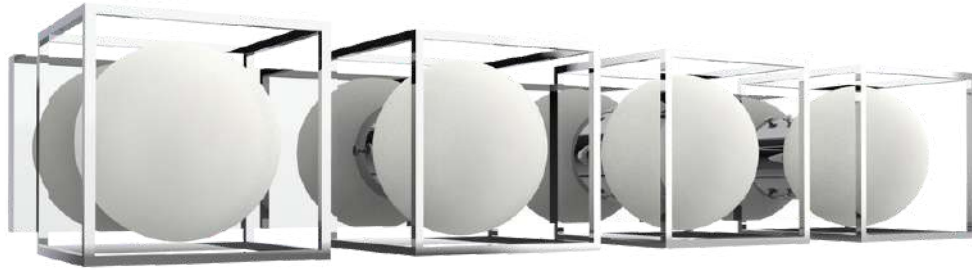

VL1858-4CH