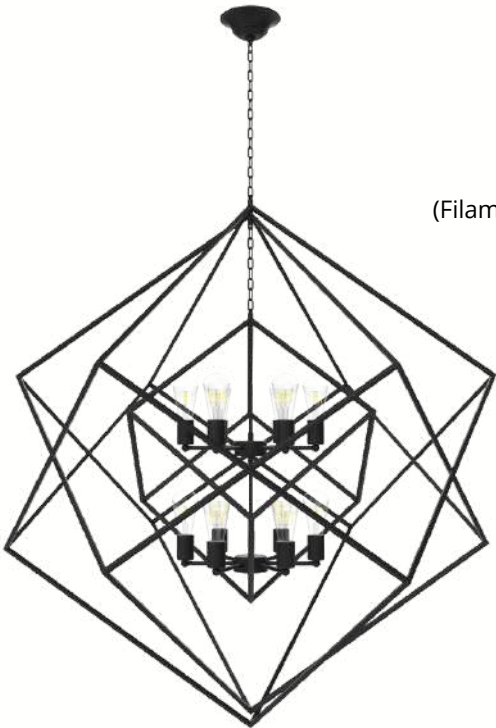

ALSO AVAILABLE IN AGED BRASS/BLACK FINISH

(Filament bulb recommended)

C1070-12BK