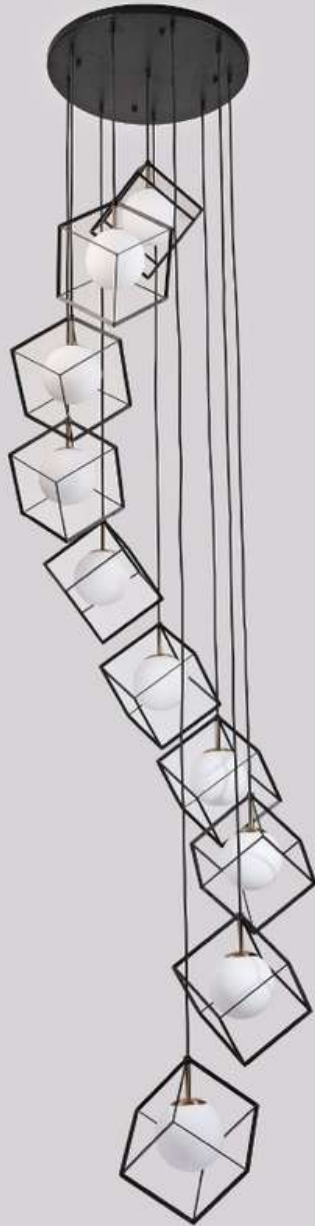

****ALSO AVAILABLE IN
ALL CHROME FINISH****

C10421-24AB/BK

C10421-24AB/BK
Dimensions: L24" x H31"
Finish: Aged Brass / Black
Light Source: 8 X 40W Candelabra Base E12

C10421-18AB/BK

C10421-18AB/BK
Dimensions: L18" x H24"
Finish: Aged Brass / Black
Light Source: 6 X 40W Candelabra Base E12

C1070-6BK

C1070-12 AB/BK | BK
Dimensions: W 47" x H 53"
Finish: Aged Brass / Black | Black
Light Source: 12 X 60W Medium Base E26

C1070-4 AB/BK | BK
Dimensions: W 24" x H 26"
Finish: Aged Brass / Black | Black
Light Source :4 X 60W Medium Base E26

C1070- 6 AB/BK | BK
Dimensions: W 32" x H 34"
Finish: Aged Brass / Black | Black
Light Source: 6 X 60W Medium Base E26

P1070-1AB/BK | BK
Dimensions: W 16" x H 17-3/4"
Finish: Aged Brass/ Black
Light Source: 1 X 60W Medium Base E26

C1070-4BK

P1070-1BK

C1088-10AB/BK

C1088-10AB/BK

Dimensions: W31-1/2" X H13-5/8"

Finish: Aged Brass/Black

Light Source: 10 x Led 60W medium base E26

P1088-1AB/BK