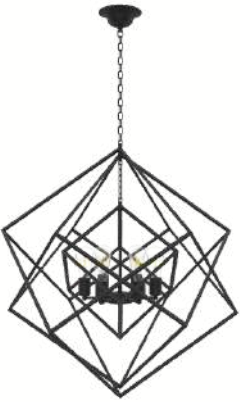

ALSO AVAILABLE IN AGED BRASS/BLACK FINISH

(Filament bulb recommended)

C1070-12 AB/BK | BK
Dimensions: W 47" x H 53"
Finish: Aged Brass / Black | Black
Light Source: 12 X 60W Medium Base E26

C1070-4 AB/BK | BK
Dimensions: W 24" x H 26"
Finish: Aged Brass / Black | Black
Light Source :4 X 60W Medium Base E26

C1070- 6 AB/BK | BK
Dimensions: W 32" x H 34"
Finish: Aged Brass / Black | Black
Light Source: 6 X 60W Medium Base E26

P1070-1AB/BK | BK
Dimensions: W 16" x H 17-3/4"
Finish: Aged Brass/ Black
Light Source: 1 X 60W Medium Base E26

C1070-4BK