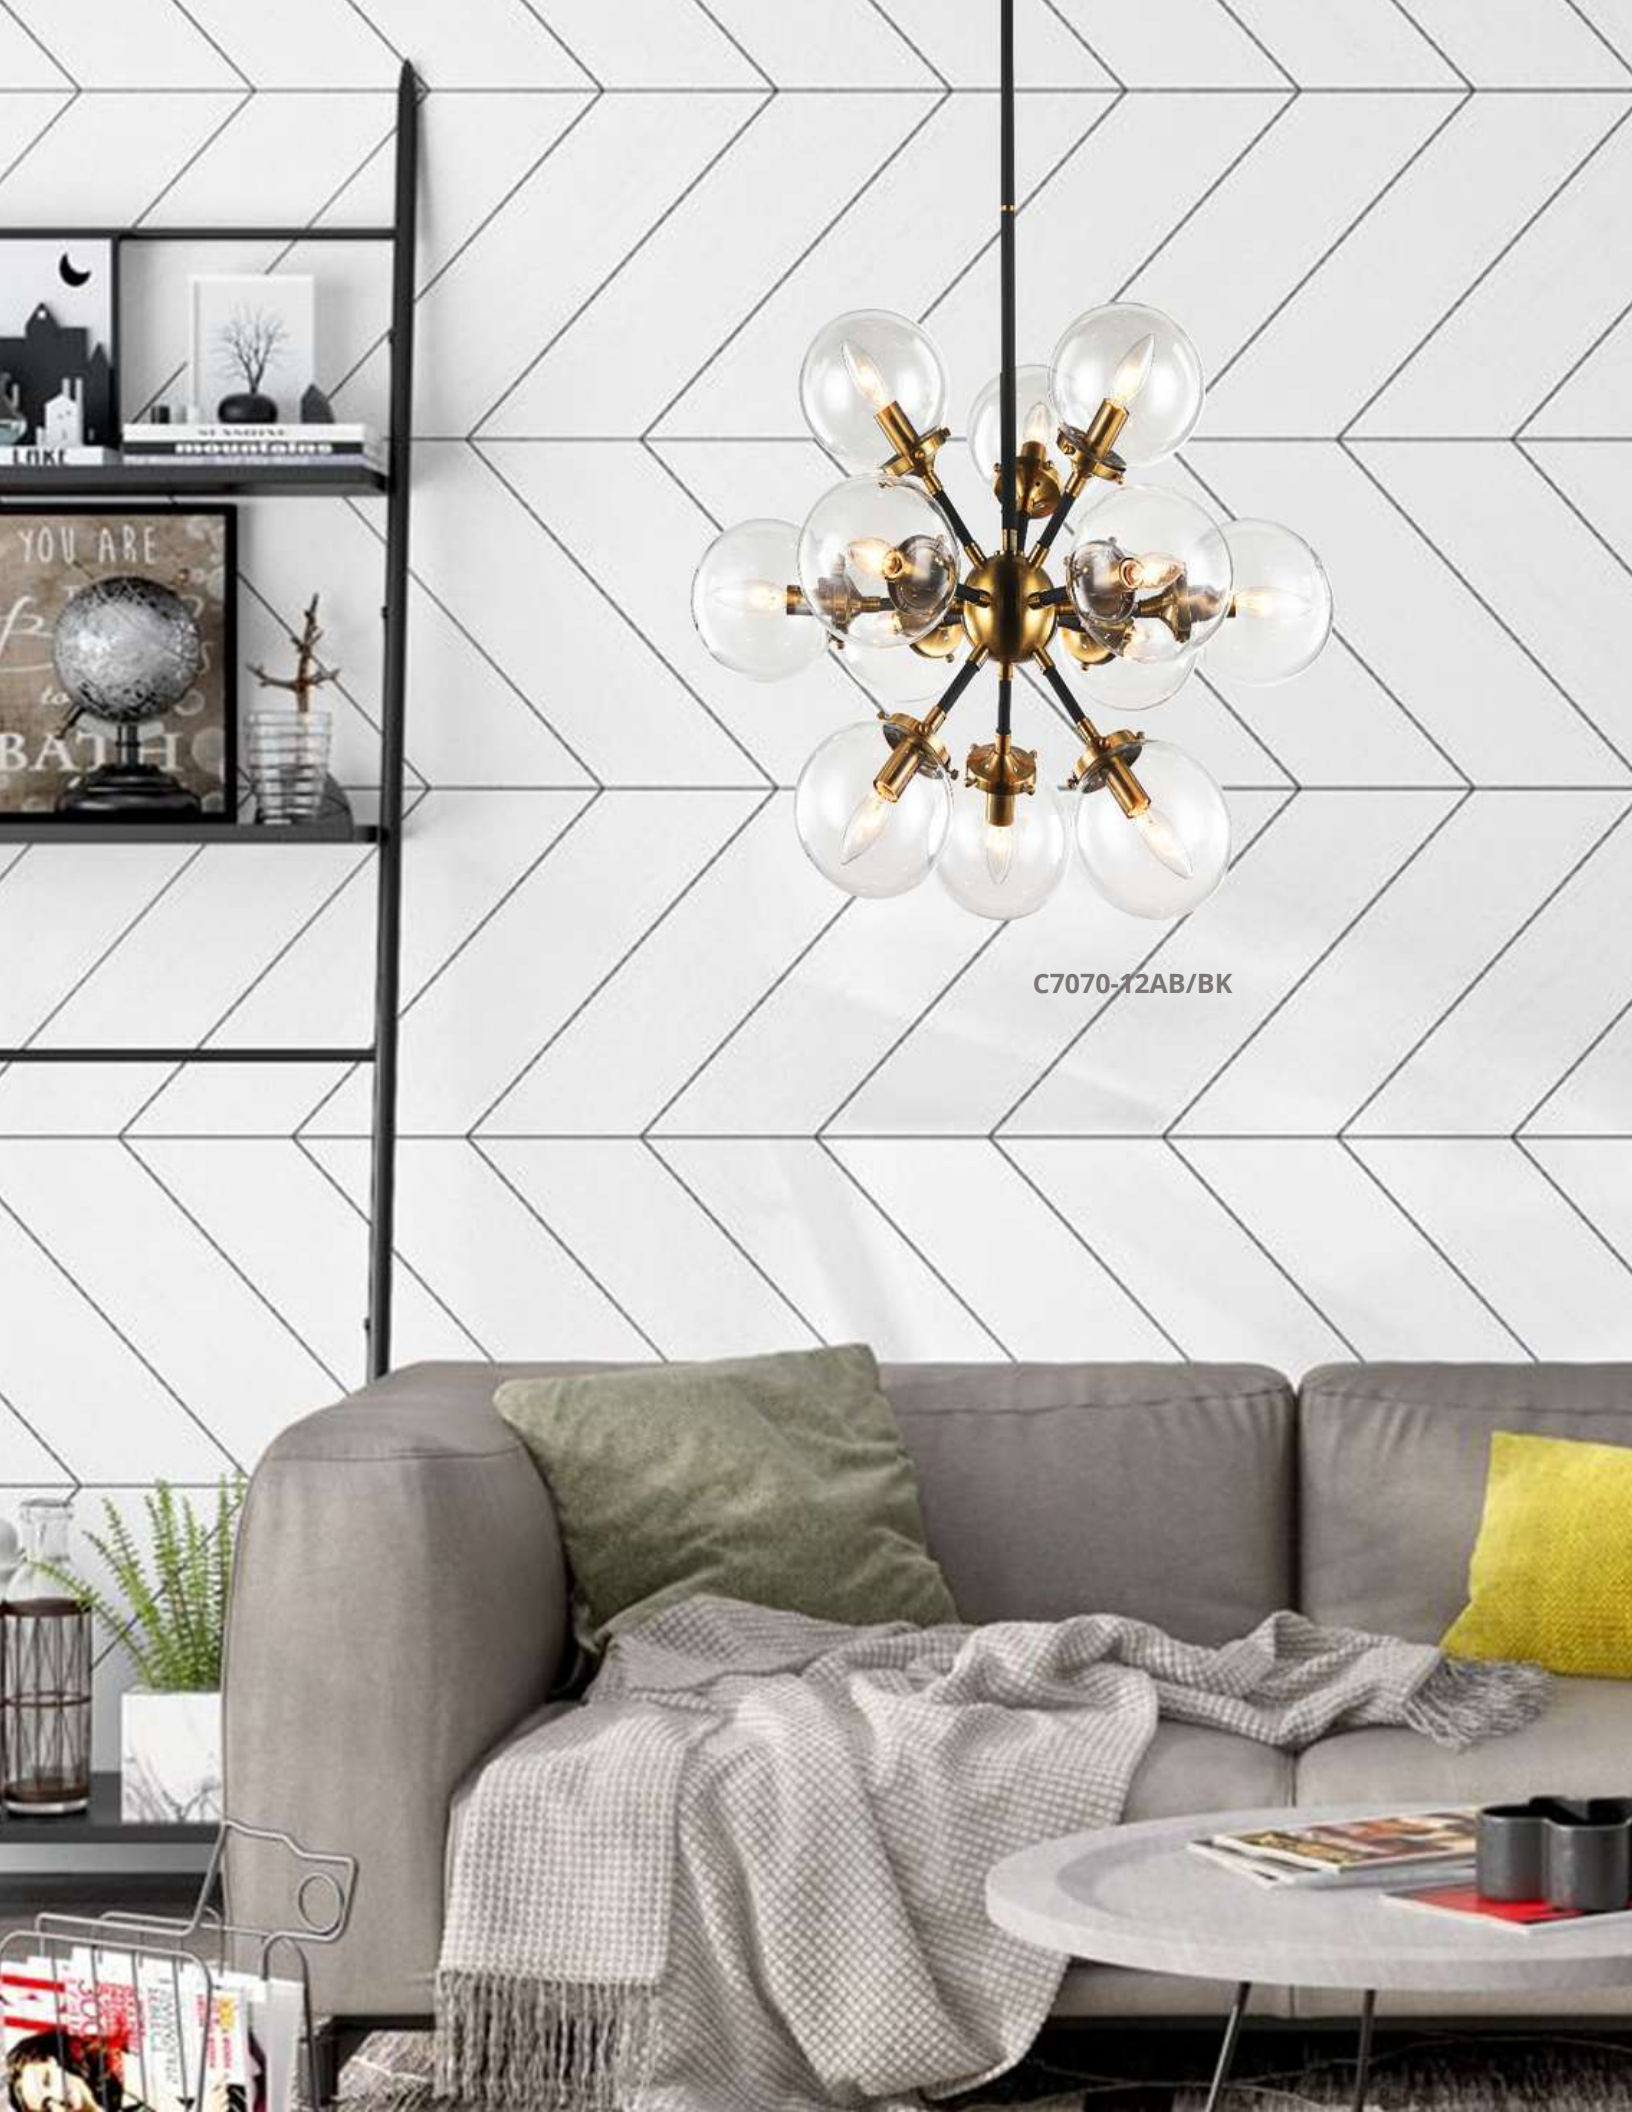

C7070-12AB/BK