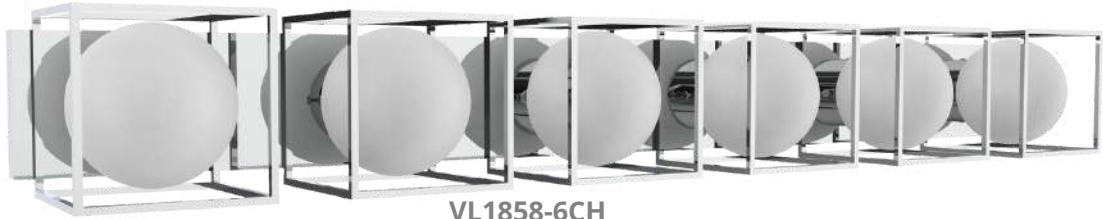

WS1858-1CH | WS1857-1AB | WS1860-1BK
Dimensions: L 5.91" x W6.89" x H11.81"
Finish: Chrome | Aged Brass | Black
Light Source: 1 X 60W Led Medium Base E26

VL1860-3BK

VL1858-4CH

VL1857-4AB

VL1860-4BK

VL1858-4CH | VL1857-4AB | VL1860-4BK
Dimensions: L 31.89" x W6.89" x H5.91"
Finish: Chrome | Aged Brass | Black
Light Source: 4 X 60W Led Medium Base E26