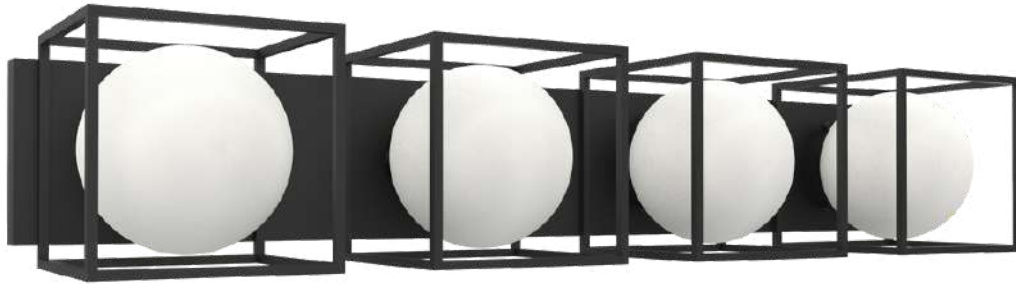

WS1858-1CH | WS1857-1AB | WS1860-1BK
Dimensions: L 5.91" x W6.89" x H11.81"
Finish: Chrome | Aged Brass | Black
Light Source: 1 X 60W Led Medium Base E26

VL1860-3BK

VL1858-4CH

VL1857-4AB

VL1860-4BK

VL1858-4CH | VL1857-4AB | VL1860-4BK
Dimensions: L 31.89" x W6.89" x H5.91"
Finish: Chrome | Aged Brass | Black
Light Source: 4 X 60W Led Medium Base E26