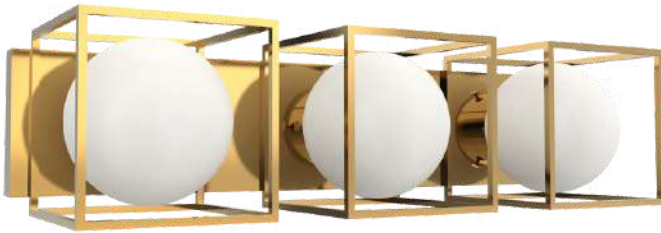

V1857-3AB

VL1858-3CH | VL1857-3AB | VL1860-3BK
Dimensions: L 23.62" x W6.89" x H5.91"
Finish: Chrome | Aged Brass | Black
Light Source: 3 X 60W Led Medium Base E26

WS1858-1CH | WS1857-1AB | WS1860-1BK
Dimensions: L 5.91" x W6.89" x H11.81"
Finish: Chrome | Aged Brass | Black
Light Source: 1 X 60W Led Medium Base E26