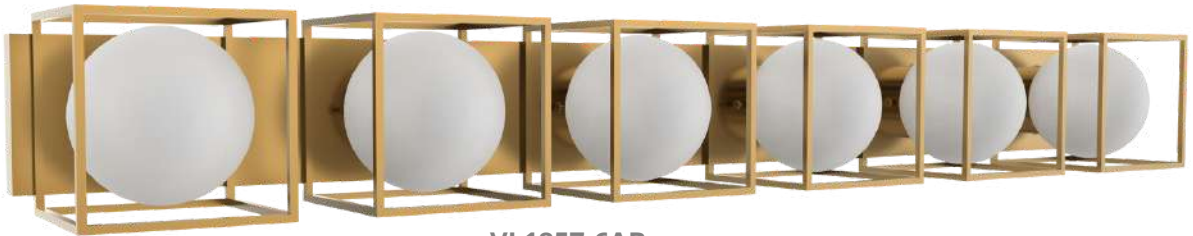

VL1857-6AB