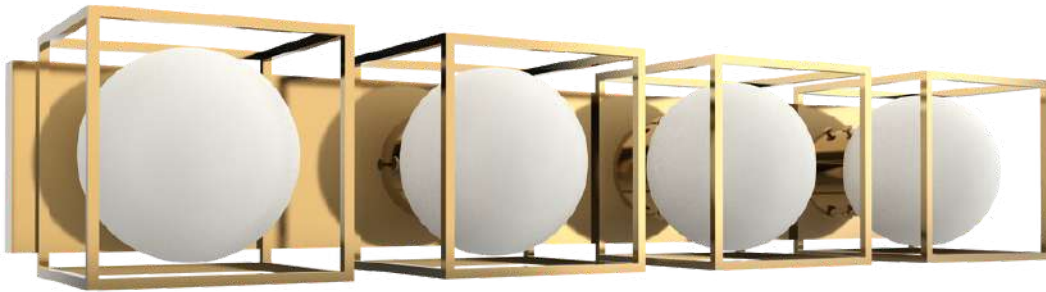

WS1858-1CH | WS1857-1AB | WS1860-1BK
Dimensions: L 5.91" x W6.89" x H11.81"
Finish: Chrome | Aged Brass | Black
Light Source: 1 X 60W Led Medium Base E26

VL1860-3BK

VL1858-4CH

VL1857-4AB

VL1860-4BK

VL1858-4CH | VL1857-4AB | VL1860-4BK
Dimensions: L 31.89" x W6.89" x H5.91"
Finish: Chrome | Aged Brass | Black
Light Source: 4 X 60W Led Medium Base E26