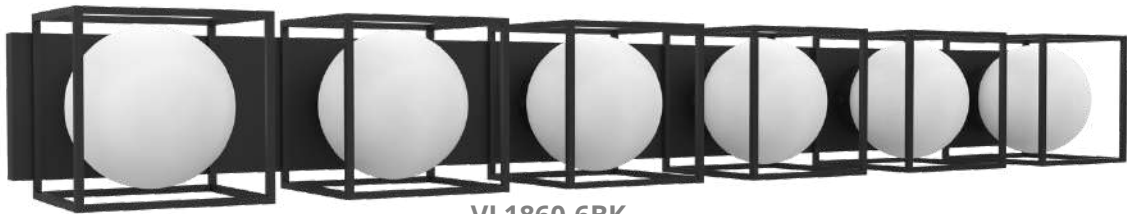

VL1860-6BK

VL1858-6CH | VL1857-6AB | VL1860-6BK
Dimensions: L 48.43" x W6.89" x H5.91"
Finish: Chrome | Aged Brass | Black
Light Source: 6 X 60W Led Medium Base E26