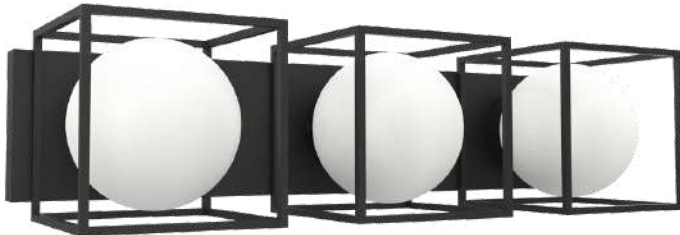

VL1858-3CH

WS1858-1CH

V1857-3AB

WS1857-1AB

VL1860-3BK

WS1860-1BK

VL1858-3CH | VL1857-3AB | VL1860-3BK
Dimensions: L 23.62" x W6.89" x H5.91"
Finish: Chrome | Aged Brass | Black
Light Source: 3 X 60W Led Medium Base E26