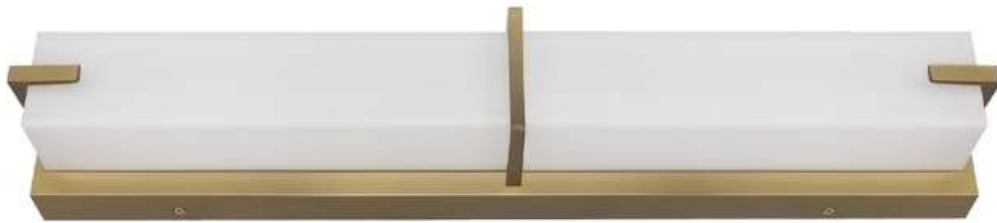

LED

VL1314AB

VL1314CH | AB | BK

Dimensions: L 36" x W 4-1/8" x H 4-1/4"

Finish: Chrome | Aged Brass | Black

Light Source: Integrated LED

Color temperature: 5000K, 4000K, 3000K