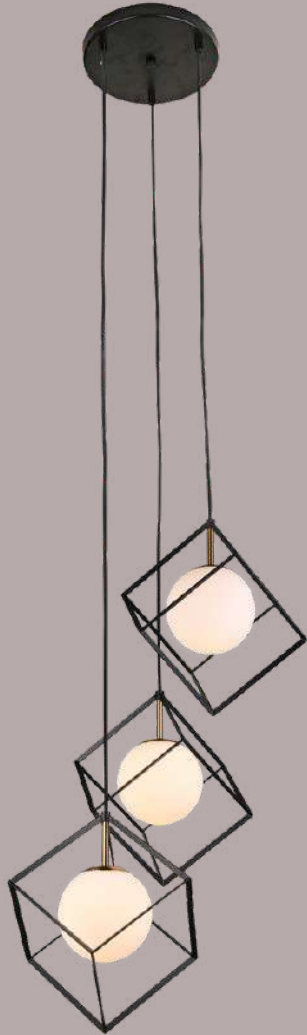

C1070- 6 AB/BK | BK
Dimensions: W 32" x H 34"
Finish: Aged Brass / Black | Black
Light Source: 6 X 60W Medium Base E26

P1070-1AB/BK | BK
Dimensions: W 16" x H 17-3/4"
Finish: Aged Brass/ Black
Light Source: 1 X 60W Medium Base E26

C1070-4BK

P1070-1BK

C1088-10AB/BK

C1088-10AB/BK

Dimensions: W31-1/2" X H13-5/8"

Finish: Aged Brass/Black

Light Source: 10 x Led 60W medium base E26

P1088-1AB/BK

P1088-1AB/BK

Dimensions: W13" x H13-5/8"

Finish: Aged Brass/Black

Light Source: 1 x Led 60W medium base E26

C1088-3AB/BK

P1089-3AB/BK
Dimensions: L47" x W13" x H13-5/8"
Finish: Aged Brass/Black
Light Source: 3 x Led 60W medium base E26

P1089-3AB/BK

C1088-3AB/BK
Dimensions: W19-5/8" x H13-5/8"
Finish: Aged Brass/Black
Light Source: 3 x Led 60W medium base E26

P2069-4CH

P2069-4AB

P2069-4BK

P2069-4CH | AB | BK

Dimensions: L28.14" X W26.73"

Finish: Chrome/Aged Brass/Black