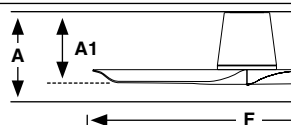

Measurements

Surface
S
A: 190/7.48" A1: 151/5.94" F: ø900/35.4"