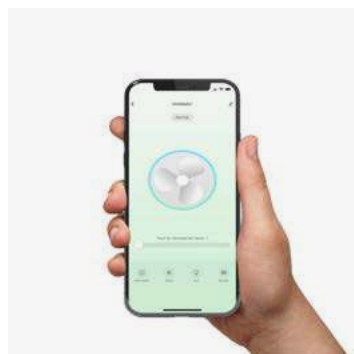

Material	Structure Steel
	Blades ABS
	Diffuser PMMA

Light Kit

Sloped Ceiling

Adjustable color temperature

2 downrods included
127 / 250mm

Smart option

RF Model
Memory function page 211

Tunable white