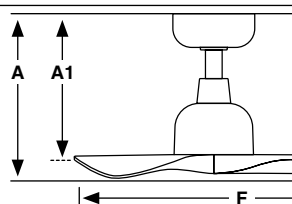

Measurements

Surface
L
A: 265/10.43" A1: 220/8.66" F: ø1500/59.1"