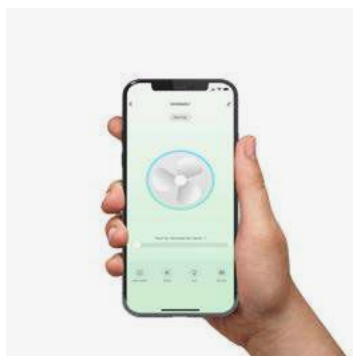

0-10V/1-10V

Fan features

Material	Structure Aluminium
	Blades ABS
	Diffuser PMMA

Light Kit

Suitable for low ceilings

Adjustable color temperature

Smart option

RF Model
Memory function page 211