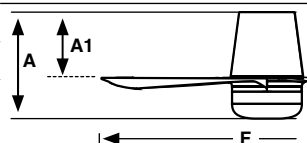

Measurements

Surface
S
A: 230/9.06" A1: 142/5.59" F: ø900/35.4"