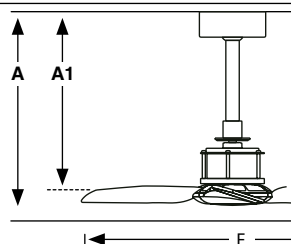

Measurements

Surface
XL
A: 640/25.2" A1: 630/24.8" F: $\phi 1780/70.1''$