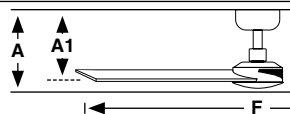

Measurements

Surface	Recessed
L A: 232/9.13" A1: 180/7.09" F: ø1320/52"	L A: 180/7.09" A1R: 120/4.72"
S A: 232/9.13" A1: 180/7.09" F: ø1060/41.7"	S A: 180/7.09" A1R: 120/4.72"

Tunable white

Model	Size	Structure	Blades	Mounting	Control type	Light Model	Color T	Dimm
34298	L	● Matt Black	● Matt Black	<input type="checkbox"/> Surface	<input type="checkbox"/> Remote Control RF	<input type="checkbox"/> -1 Standard	<input type="checkbox"/> TW 2700/ 4000/ 6500K	Yes
34297	L	● Matt White	● Matt White		<input type="checkbox"/> WT Remote + Smart Wi-Fi			
34296	S	● Matt Black	● Matt Black					
34295	S	● Matt White	● Matt White					