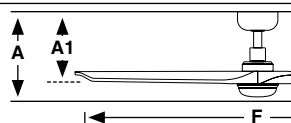

Measurements

Surface
L
A: 270/10.63" A1: 223/8.78" F: Ø1320/52"
S
A: 270/10.63" A1: 223/8.78" F: Ø900/35.4"