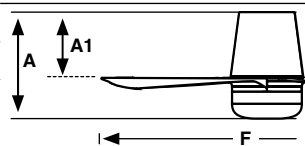

Measurements

Surface
M
A: 230/9.06" A1: 145/5.71" F: ø1320/52"

Switchable White

Model	Size	Structure	Blades	Mounting	Control type	Light Model	Color T	Dimm
33828	M	● Matt White	● Matt White	□ Surface	Remote Control RF	1 Standard	S 2700/3000/4000K	Yes
33829	M	● Matt White	● Maple		WT Remote + Smart Wi-Fi			
33830	M	● Matt Black	● Matt Black		VA 0-10V Active			
33831	M	● Matt Black	● Walnut		VP 0-10V Passive			
					RW White Wired Wall Controller			
					RW Black Wired Wall Controller			