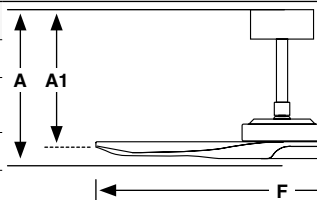

Measurements

Surface		
XXL		
A:	A1:	F:
350/13.78"	310/12.2"	ø2400/94.5"
XL		
A:	A1:	F:
350/13.78"	310/12.2"	ø2000/78.7"