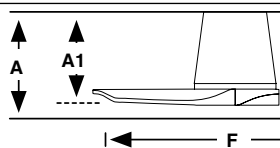

Measurements

Surface
L
A: 190/7.48" A1: 151/5.94" F: ø900/35.4"
S
A: 190/7.48" A1: 151/5.94" F: ø900/35.4"