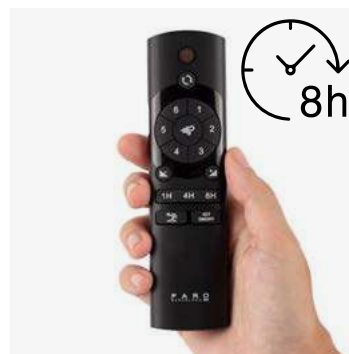

Material	Structure Steel
	Blades ABS

Sloped Ceiling

2 downrods included
100 / 152mm

Smart option

RF Model
Memory function page 211

Model	Size	Structure	Blades	Mounting	Control type
33750DC	L	● Matt White	● Matt White	<input type="checkbox"/> Surface	<input type="checkbox"/> Remote Control RF <input checked="" type="checkbox"/> WT Remote + Smart Wi-Fi