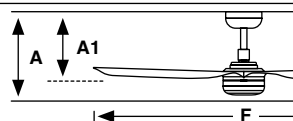

Measurements

Surface
M
A: 277/10.91" A1: 190/7.48" F: ø1320/52"