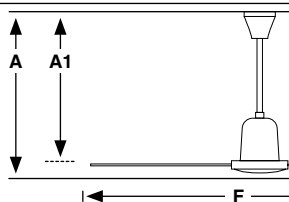

Measurements

Surface
L
A: 483/19.02" A1: 440/17.32" F: ø1400/55.1"