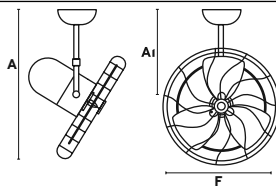

Measurements

Surface

S

A: 505/19.88" A1: 440/17.32" F: ø430/16.9"