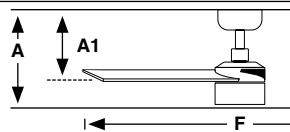

Measurements

Surface	Recessed
L A: 285/11.22" A1: 180/7.09" F: ø1320/52"	L A: 225/8.86" A1R: 120/4.72"
S A: 285/11.22" A1: 180/7.09" F: ø1060/41.7"	S A: 225/8.86" A1R: 120/4.72"