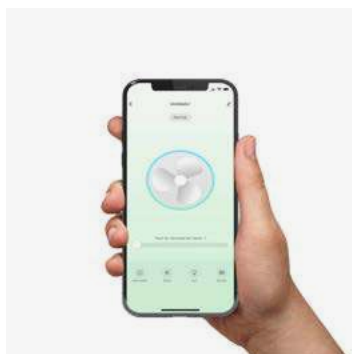

0-10V/1-10V

Fan features

Material	Structure ABS
	Blades ABS
	Diffuser Glass

Adjustable color temperature

Suitable for low ceilings

Recessed mounting system

Sloped Ceiling

Smart option