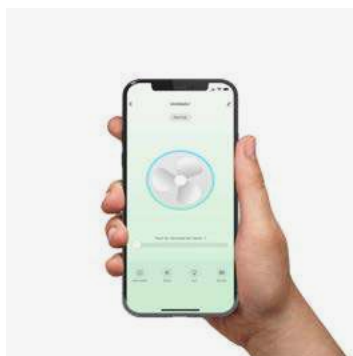

0-10V/1-10V

Fan features

Material	Structure Steel
	Blades ABS

Realistic wood-finish
ABS blades

Recessed mounting system

Sloped Ceiling

Smart option

RF Model
Memory function page 211