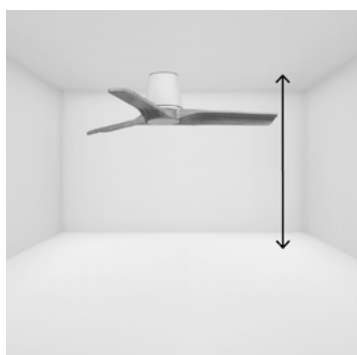

Suitable for low ceilings