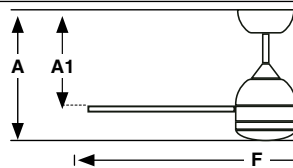

Measurements

Surface
L
A: 370/14.57" A1: 280/11.02" F: ø1320/52"