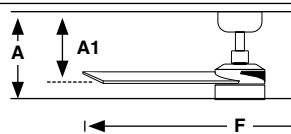

Measurements

Surface		
L		
A: 276/10.87"	A1: 180/7.09"	F: ø1320/52"
S		
A: 276/10.87"	A1: 180/7.09"	F: ø1060/41.7"