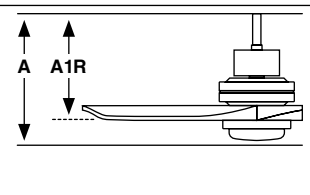

Lighting features

Power	15W
Lumen Output	900lm
Light Source	SMD LED
Dimmable K	3000K
CRI	>80

Measurements

Surface	Recessed
XL	L
A: 410/16.14" A1: 320/12.6" F: ø1680/66.1"	A: 330/12.99" A1R: 260/10.24"
L	
A: 390/15.35" A1: 320/12.6" F: ø1320/52"	