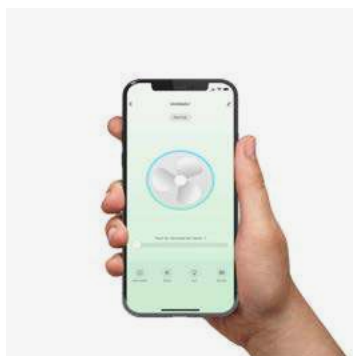

Light Kit

3 downrods included
101 / 203

Recessed mounting system

Sloped Ceiling

Smart option

Wired wall controller

Just Fan 33430

Model	Size	Structure	Blades	Mounting	Control type
33430	XL	● Matt Black	● Walnut	<input type="checkbox"/> Surface	<input type="checkbox"/> Remote Control RF
33432	XL	● Matt Black	● Matt Black		