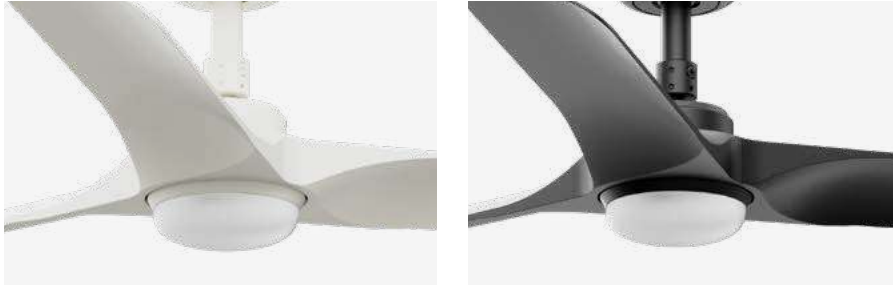

Measurements

Surface
S
A: 270/10.63" A1: 223/8.78" F: ø900/35.4"

Switchable White

Model	Size	Structure	Blades	Mounting	Control type	Light Model	Color T	Dimm
33824	S	● Matt White	● Matt White	□ Surface	□ Remote Control RF	1 Standard	□ S 2700/3000/4000K	Yes
33825	S	● Matt Black	● Matt Black	□ R Recessed	□ WT Remote + Smart Wi-Fi □ VC 0-10V/1-10V Active/Passive □ RW White Wired Wall Controller □ RB Black Wired Wall Controller			