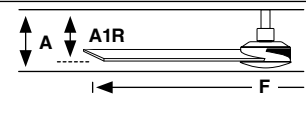

Measurements

Surface	Recessed
L A: 232/9.13" A1: 180/7.09" F: ø1320/52"	L A: 180/7.09" A1R: 120/4.72"
S A: 232/9.13" A1: 180/7.09" F: ø1060/41.7"	S A: 180/7.09" A1R: 120/4.72"

Tunable white

Model	Size	Structure	Blades	Mounting	Control type	Light Model	Color T	Dimm
34298	L	● Matt Black	● Matt Black	<input type="checkbox"/> Surface	<input type="checkbox"/> Remote Control RF	<input type="checkbox"/> -1 Standard	<input type="checkbox"/> TW 2700/ 4000/ 6500K	Yes
34297	L	● Matt White	● Matt White		<input type="checkbox"/> WT Remote + Smart Wi-Fi			
34296	S	● Matt Black	● Matt Black					
34295	S	● Matt White	● Matt White					