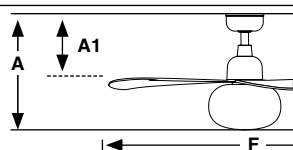

Measurements

Surface
M
A: 412/16.22" A1: 173/6.81" F: Ø1290/50.8"