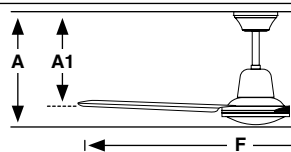

Measurements

Surface
M
A: 320/12.6" A1: 270/10.63" F: ø1200/47.2"