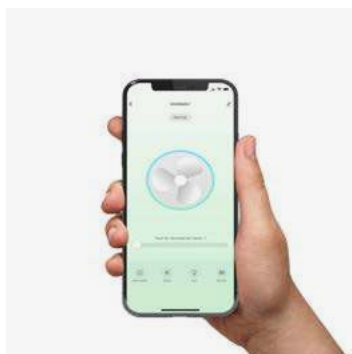

Fan features

Material	Structure Steel
	Blades Pine Wood

FSC Certified wooden blades

Suitable for high ceilings

5 Speeds wall control

Smart option

RF Model
Memory function page 211

Bigwood 34190