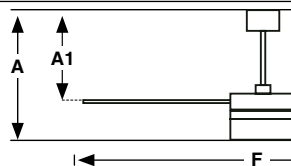

Measurements

Surface

L
A: 385/15.16" A1: 270/10.63" F: ø1320/52"