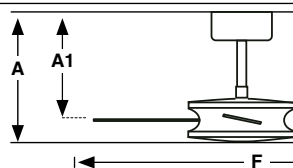

Measurements

Surface
L
A: 372/14.65" A1: 254/10" F: ø1320/52"