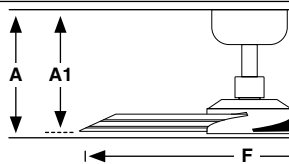

Measurements

Surface	Recessed
XL A: 232/9.13" A1: 180/7.09" F: ø1600/63"	XL A: 180/7.09" A1R: 120/4.72"
L A: 232/9.13" A1: 180/7.09" F: ø1320/52"	L A: 180/7.09" A1R: 120/4.72"
S A: 232/9.13" A1: 180/7.09" F: ø1060/41.7"	S A: 180/7.09" A1R: 120/4.72"