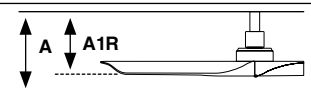

Measurements

Surface	Recessed
S A: 270/10.63" A1: 200/7.87" F: ø900/35.4"	S A: 210/8.27" A1R: 140/5.51"