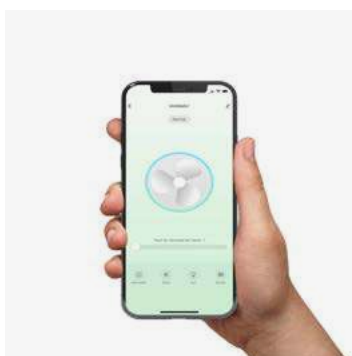

Smart option