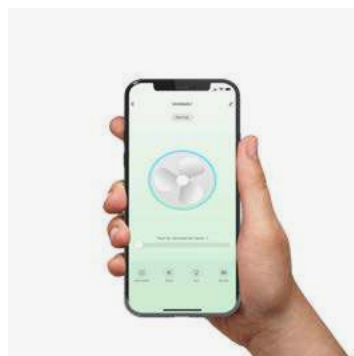

Smart option