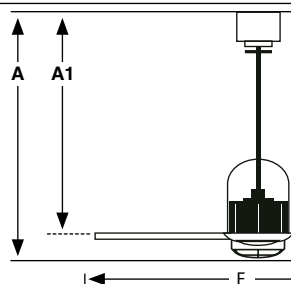

Measurements

Surface

M

A: 424/16.69" A1: 380/14.96" F: ø1280/50.4"