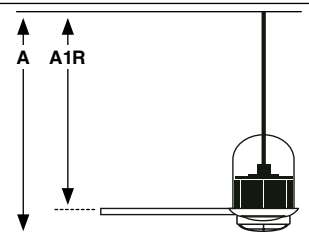

Recessed

M

A: 364/14.33" A1R: 380/14.96"