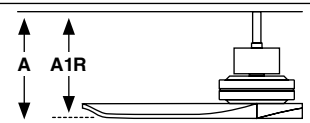

Measurements

Surface	Recessed
XL A: 395/15.55" A1: 320/12.6" F: ϕ1680/66.1"	L A: 270/10.63" A1R: 260/10.24"
L A: 330/12.99" A1: 320/12.6" F: ϕ1320/52"	S A: 270/10.63" A1R: 260/10.24"
S A: 330/12.99" A1: 320/12.6" F: ϕ1070/42.1"