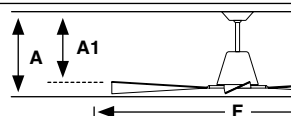

Measurements

Surface
M
A: 390/15.35" A1: 355/13.98" F: ø1270/50"