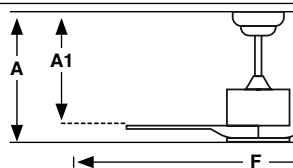

Measurements

Surface
L
A: 330/12.99" A1: 220/8.66" F: ø1320/52"