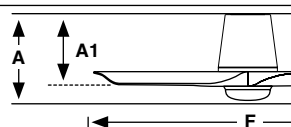

Measurements

Surface
S
A: 232/9.13" A1: 151/5.94" F: ø900/35.4"

Switchable White

Model	Size	Structure	Blades	Mounting	Control type	Light Model	Color T	Dimm
33826	S	● Matt White	● Matt White	□ Surface	Remote Control RF	1 Standard	□ S 2700/3000/4000K	Yes
33827	S	● Matt Black	● Matt Black		WT Remote + Smart Wi-Fi			
					VA 0-10V Active			
					VP 0-10V Passive			
					RW White Wired Wall Controller			
					RW Black Wired Wall Controller			