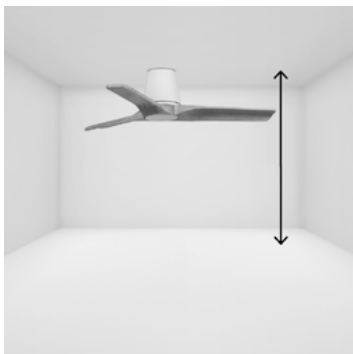

0-10V/1-10V

Fan features

Material	Structure ABS
	Blades ABS
	Diffuser Glass

Adjustable color temperature

Suitable for low ceilings

Recessed mounting system

Sloped Ceiling

Smart option