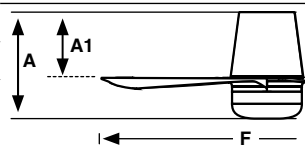

Power	10W
Lumen Output	480lm
Light Source	SMD LED
Dimmable K	2700/ 3000/ 4000K
CRI	>80

Measurements

Surface
S
A: 230/9.06" A1: 142/5.59" F: ø900/35.4"

Hey
Faro Lab

Size
Tamaño

S
ø900/35.4"

Finish
Acabado

Matt White
Matt White