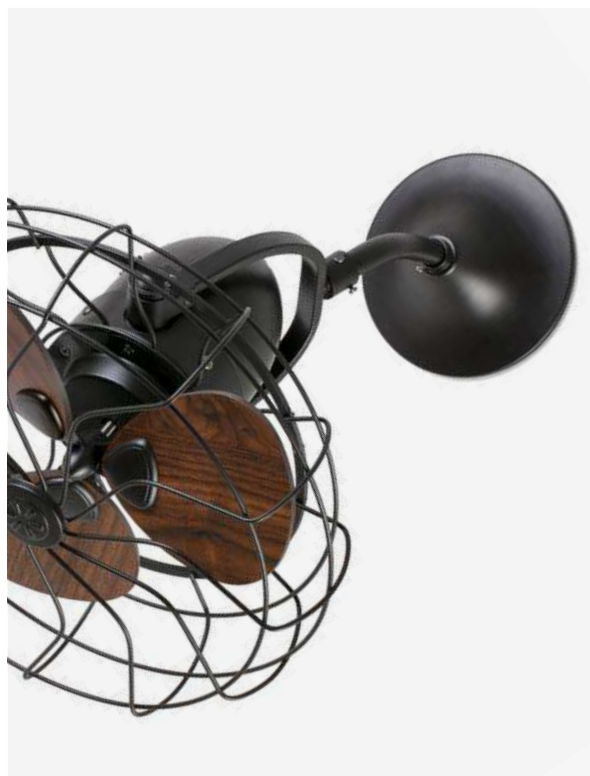

Size
Tamaño

S
ø430/16.9"

Finish
Acabado

Dark Brown
Dark Walnut

Mounting
Montaje

Ceiling or wall
mount

Fan features

Material	Structure Steel
	Blades Plywood