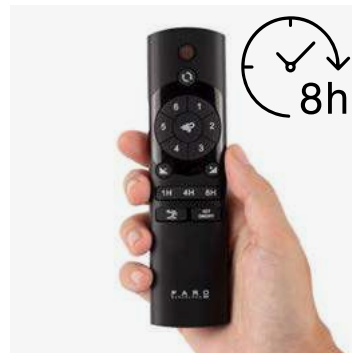

RF Model
Memory function page 211