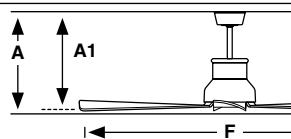

Measurements

Surface
M
A: 390/15.35" A1: 355/13.98" F: ø1270/50"