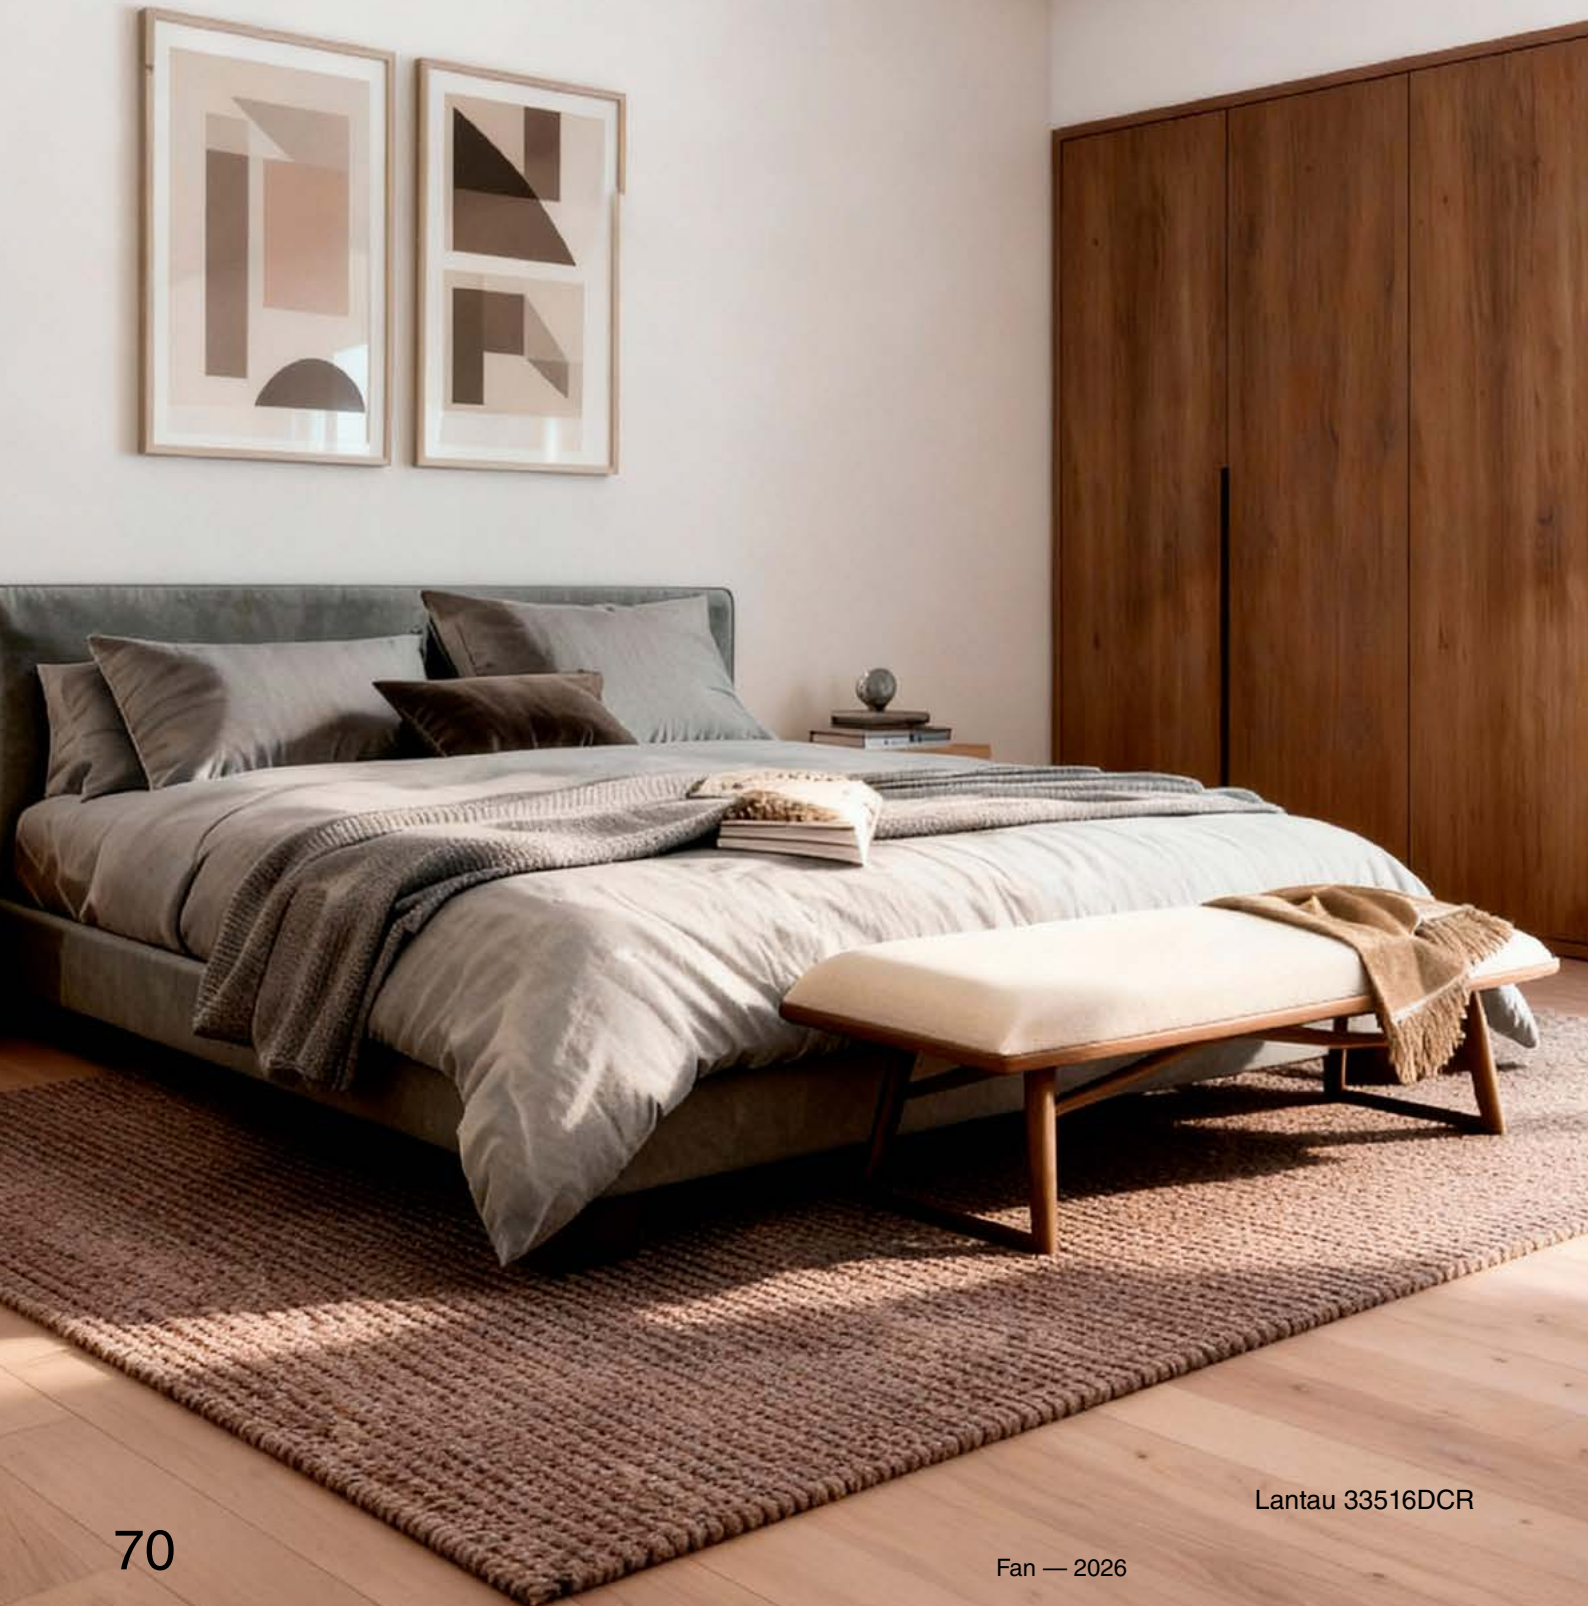

Lighting features

Power	20W
Lumen Output	806lm
Light Source	SMD LED
CRI	>80

Measurements

Surface	Recessed
L	L
A: 339/13.35"	A: 269/10.59"
A1: 285/11.22"	A1R: 225/8.86"
F: ø1520/59.8"	

Lantau

Lantau 33516DCR