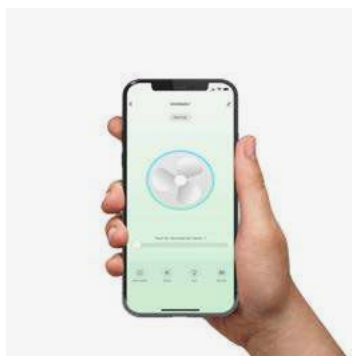

Light Kit

Adjustable color temperature

Suitable for low ceilings

Recessed mounting system

Smart option

RF Model
Memory function page 211

Hey 33825R1S

Model	Size	Structure	Blades	Mounting	Control type
33824	S	● Matt White	● Matt White	Surface	Remote Control RF
33825	S	● Matt Black	● Matt Black	R Recessed	WT Remote + Smart Wi-Fi VC 0-10V/1-10V Active/Passive RW White Wired Wall Controller RB Black Wired Wall Controller