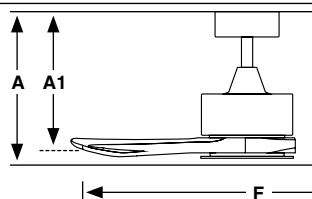

Measurements

Surface

XXL

A: 605/23.82" A1: 430/16.93" F: ø2330/91.7"