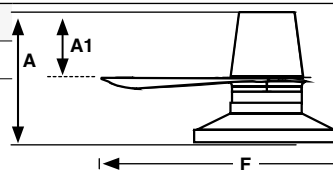

Measurements

Surface

M

A: 254/10" A1: 190/7.48" F: ø1320/52"