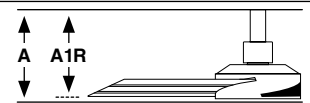

Measurements

Surface	Recessed
XL A: 232/9.13" A1: 180/7.09" F: ø1600/63"	XL A: 180/7.09" A1R: 120/4.72"
L A: 232/9.13" A1: 180/7.09" F: ø1320/52"	L A: 180/7.09" A1R: 120/4.72"
S A: 232/9.13" A1: 180/7.09" F: ø1060/41.7"	S A: 180/7.09" A1R: 120/4.72"