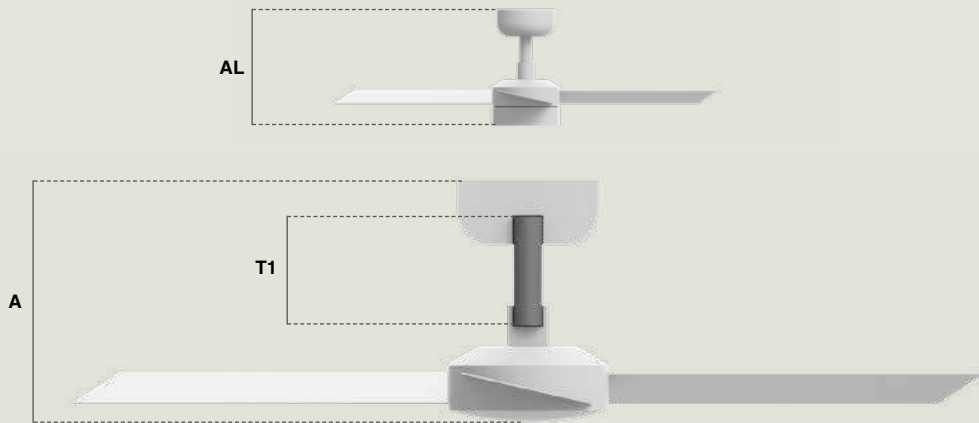

OPTIONAL DOWNROD