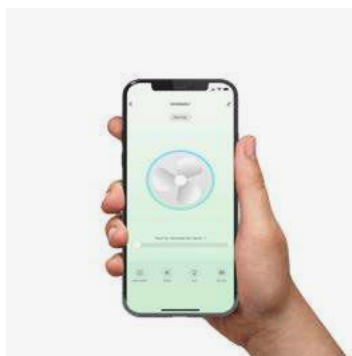

Smart option