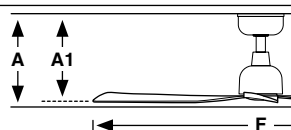

Measurements

Surface
M
A: 245/9.65" A1: 221/8.7" F: ø1250/49.2"