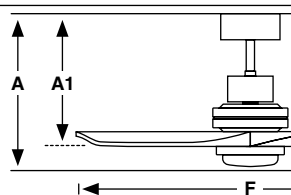

Lighting features

Power	15W
Lumen Output	900lm
Light Source	SMD LED
Dimmable K	3000K
CRI	>80

Measurements

Surface	Recessed
XL	L
A: 410/16.14" A1: 320/12.6" F: ø1680/66.1"	A: 330/12.99" A1R: 260/10.24"
L	
A: 390/15.35" A1: 320/12.6" F: ø1320/52"	