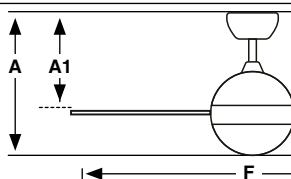

Measurements

Surface
S
A: 549/21.61" A1: 447/17.6" F: ø970/38.2"

Hydra

Hydra 33726

Size
Tamaño

L
ø1330/52.4"

Finish
Acabado

Matt White
Matt White