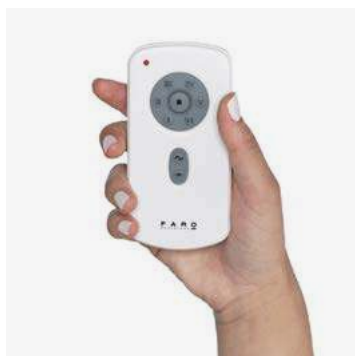

3000K CRI80

Mounting
Montaje

Surface

Control system
Sistema de control

Remote control

Fan features

Material	Structure Steel + Glass
	Blades PC
	Diffuser Glass

Light Kit