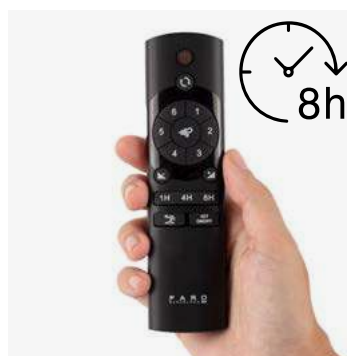

RF Model
Memory function page 211