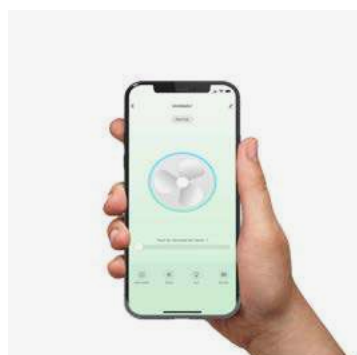

Smart option

RF Model
Memory function page 211

Model	Size	Structure	Blades	Mounting	Control type	Light Model	Color T	Dimm
33756	M	● Matt White	● Matt White	<input type="checkbox"/> Surface	<input type="checkbox"/> Remote Control RF <input type="checkbox"/> WT Remote + Smart Wi-Fi	<input type="checkbox"/> Standard	3000K	Yes