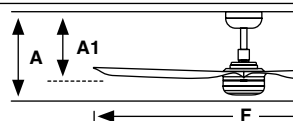

Measurements

Surface
S
A: 263/10.35" A1: 173/6.81" F: ø900/35.4"