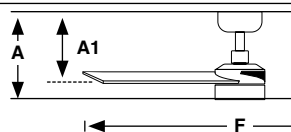

Measurements

Surface	Recessed
L	L
A: 276/10.87" A1: 180/7.09" F: Ø1320/52"	A: 216/8.5" A1R: 120/4.72"