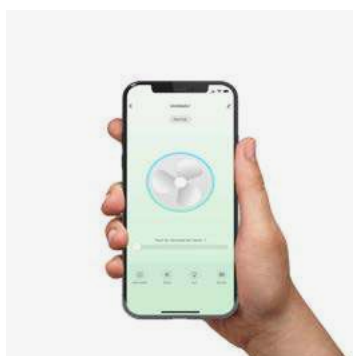

Smart option