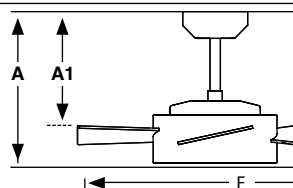

Measurements

Surface
L
A: 340/13.39" A1: 300/11.81" F: ø1330/52.4"