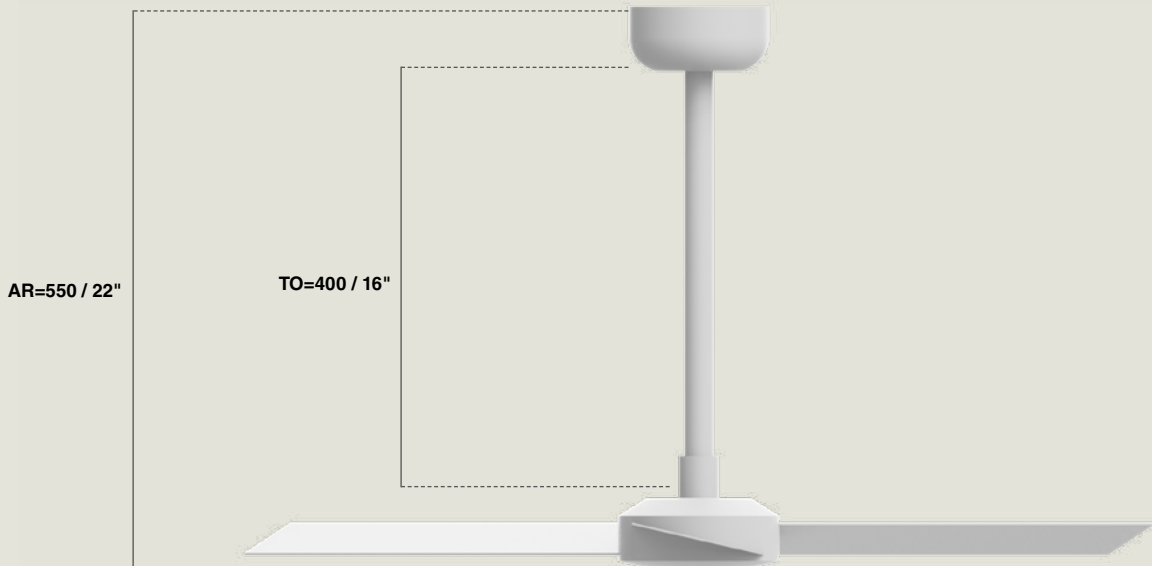

Example

$$250\text{mm} - 100\text{mm} + 400\text{mm} = 550\text{mm} \quad / \quad 10'' - 4'' + 16'' = 22''$$