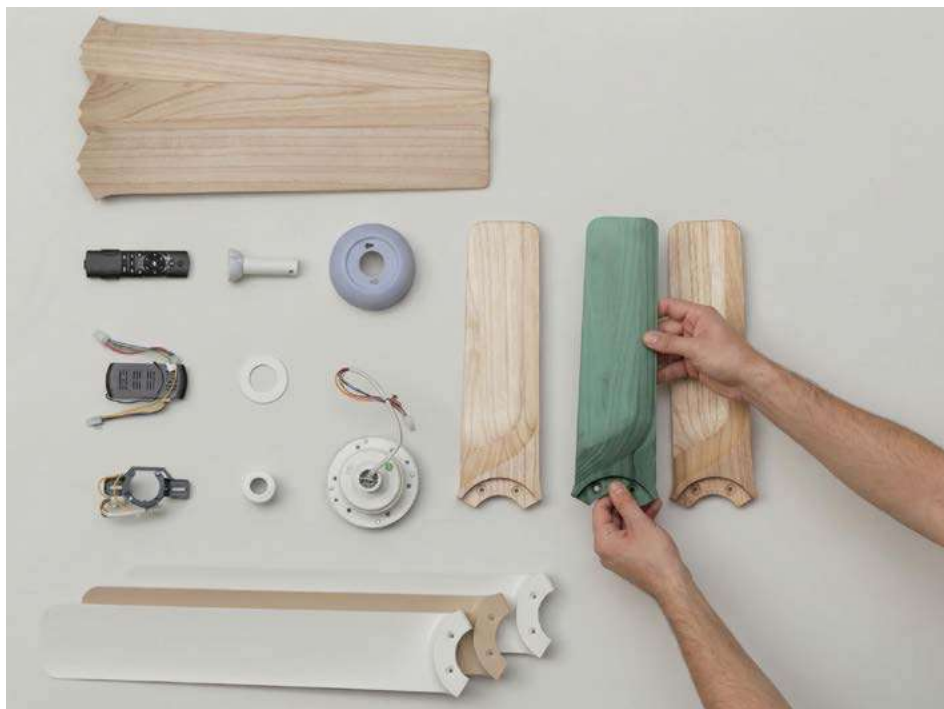

As unique as your project: we customize the finish of the blades, motor, and even wall controllers to achieve seamless integration with your interior design. You imagine it, we make it real.

Único como tu proyecto: personalizamos el acabado de las palas, el motor e incluso los controladores de pared para lograr una integración total en tu interiorismo. Tú lo imaginas, nosotros lo hacemos realidad.

CUSTOMIZATION & BESPOKE PRODUCTS