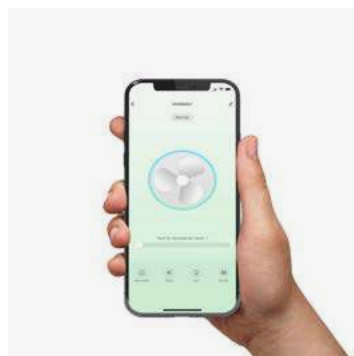

Reversible blades

Sloped Ceiling

Smart option

RF Model
Memory function page 211

33350DC Mallorca

33603DC Mini Mallorca

Model	Size	Structure	Blades	Mounting	Control type
33350DC	L	● Matt White	● Matt White	<input type="checkbox"/> Surface	<input type="checkbox"/> Remote Control RF
33603DC	S	● Matt White	● Matt White		<input checked="" type="checkbox"/> WT Remote + Smart Wi-Fi