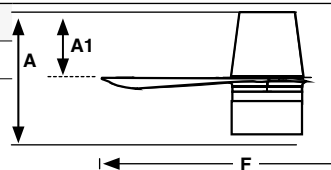

Measurements

Surface

M

A: 239/9.41" A1: 145/5.71" F: ø1320/52"