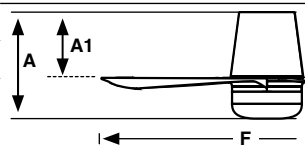

Measurements

Surface
M
A: 230/9.06" A1: 190/7.48" F: ø1320/52"