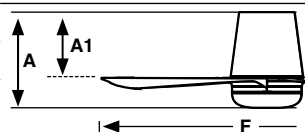

Measurements

Surface
M
A: 230/9.06" A1: 145/5.71" F: ø1300/51.2"