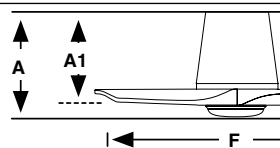

Measurements

Surface
L
A: 232/9.13" A1: 151/5.94" F: ø1320/52"
S
A: 232/9.13" A1: 151/5.94" F: ø900/35.4"