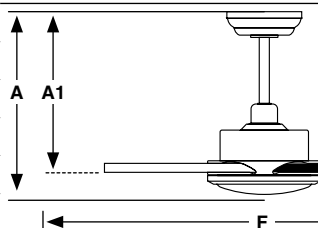

Measurements

Surface	A	A1	F
XXL30	A: 475/18.7"	A1: 425/16.73"	F: ø3000/118.1"
XXL25	A: 475/18.7"	A1: 425/16.73"	F: ø2500/98.4"
XL 20	A: 455/17.91"	A1: 395/15.55"	F: ø2000/78.7"