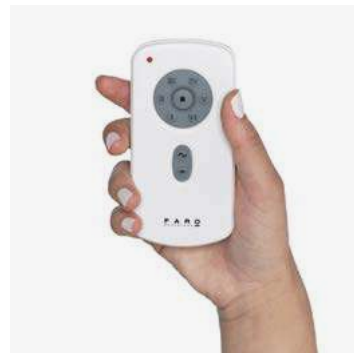

Suitable for high ceilings

Optional downrods not incl.
600 / 900 / 1200mm

Sloped Ceiling

RF Model

Model	Size	Structure	Blades	Mounting	Control type
33461A	XXL	White	White	<input type="checkbox"/> Surface	<input type="checkbox"/> Remote Control RF
33462A	XXL	Brown	Brown		
33465A	XXL	Satin Nickel	Aluminium		
33414A	XXL	Matt Black	Matt Black		