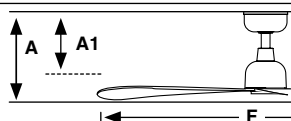

Measurements

Surface
M
A: 280/11.02" A1: 173/6.81" F: ø1290/50.8"