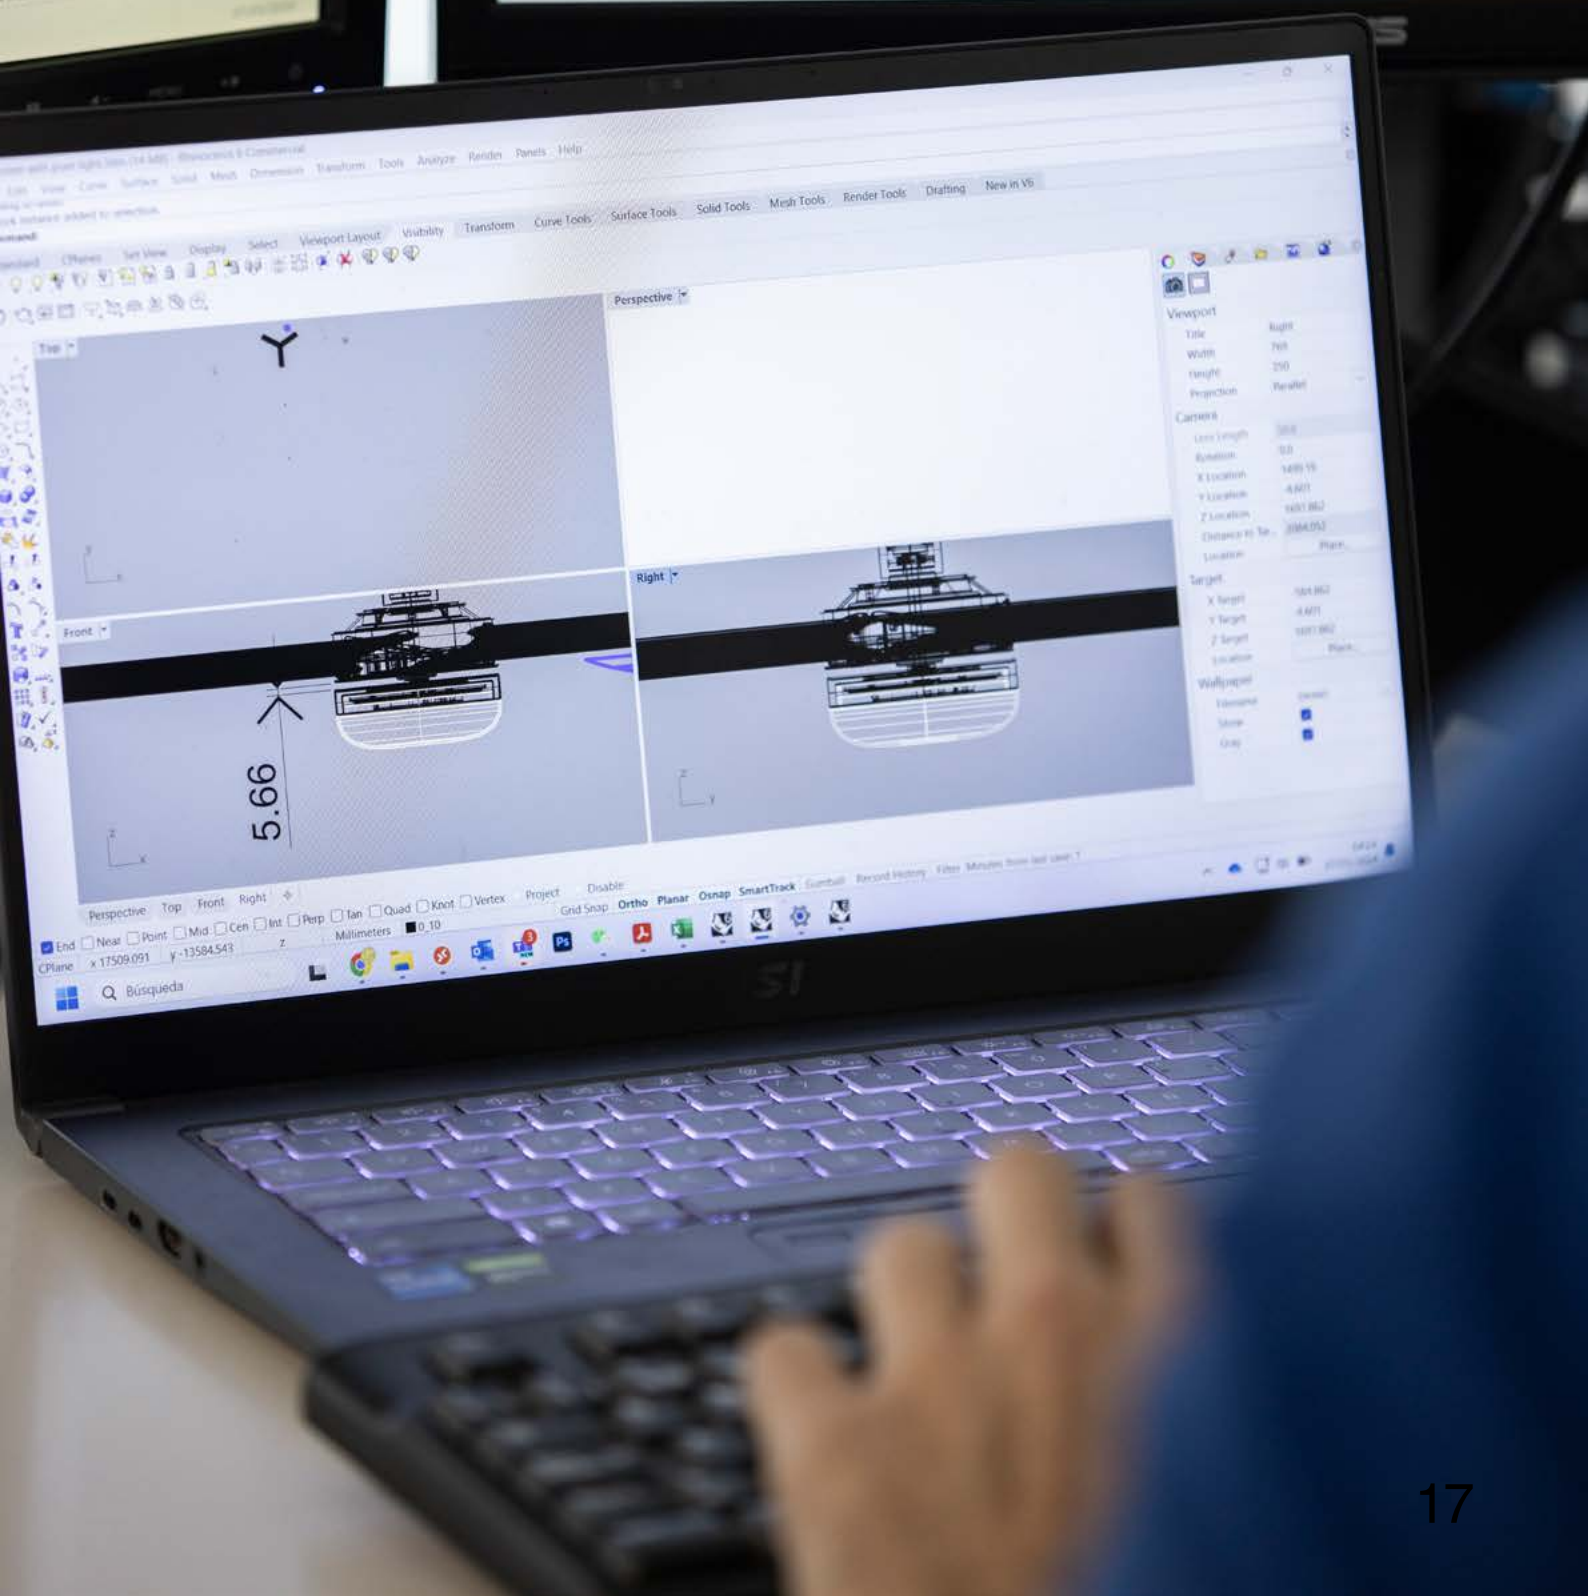

Width 603
Height 283
Project... Parallel

Camera

Lens Length 50.0
Rotation 0.0
X Location 0.001
Y Location -65.967
Z Location 95.239
Distance 148.967
Location Place...

Target

X Target 0.001
Y Target 83.0
Z Target 95.239
Location Place...

Wallpaper

Filename (none)
Show ☒
Gray ☒