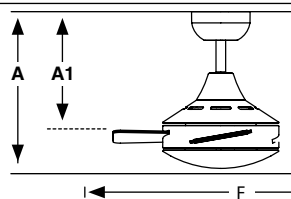

Measurements

Surface
L
A: 310/12.2" A1: 246/9.69" F: ø1320/52"
S
A: 310/12.2" A1: 246/9.69" F: ø1060/41.7"