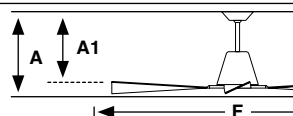

Measurements

Surface
M
A: 390/15.35" A1: 370/14.57" F: ø1270/50"