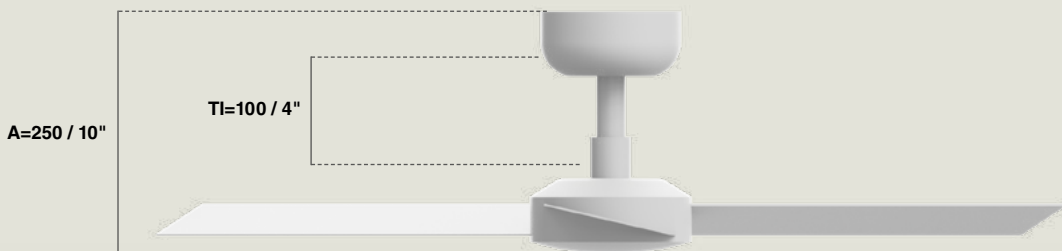

Example

$$250\text{mm} - 100\text{mm} + 400\text{mm} = 550\text{mm} \quad / \quad 10'' - 4'' + 16'' = 22''$$