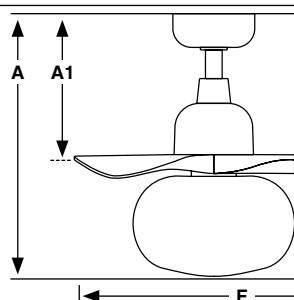

Measurements

Surface
L
A: 430/16.93" A1: 220/8.66" F: ø1500/59.1"