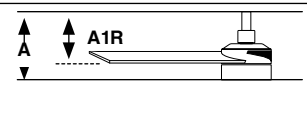

Measurements

Surface	Recessed
L	L
A: 276/10.87" A1: 180/7.09" F: Ø1320/52"	A: 216/8.5" A1R: 120/4.72"