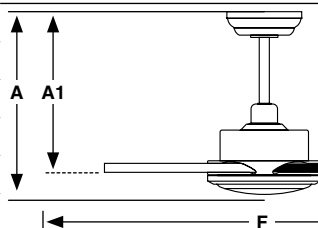

Measurements

Surface	A	A1	F
XXL30	A: 475/18.7"	A1: 425/16.73"	F: ø3000/118.1"
XXL25	A: 475/18.7"	A1: 425/16.73"	F: ø2500/98.4"
XL 20	A: 455/17.91"	A1: 395/15.55"	F: ø2000/78.7"