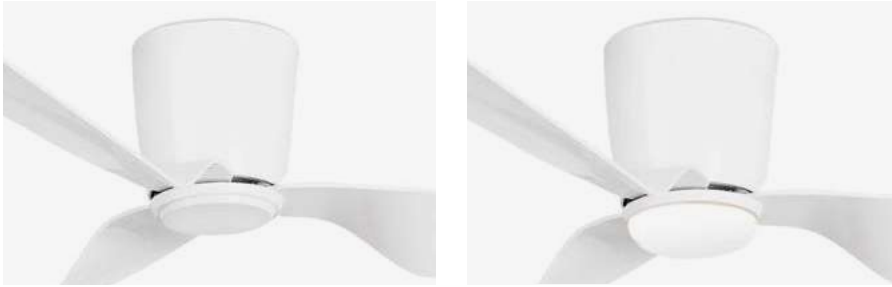

Light Kit

Model	Size	Structure	Blades	Mounting	Control type	Light Model	Color T	Dimm
33471N	L	● Gloss White	● Gloss White	☐ Surface	☐ Remote Control RF	☐ No light		
						☒ -3	Standard 3000K	No

Example **33471N** — PEMBA L Ø1320 White fan

Air performance

Size	Airflow (m3 min)	RPM	Power (W)
L ø1320/52"	191	50-76-102-127-157-180	3-5-9-14-21-32

Lighting features

Power	15W
Lumen Output	800lm
Light Source	SMD LED
Dimmable K	3000K
CRI	>95

Measurements

Surface
L
A: 215/8.46" A1: 190/7.48" F: ø1320/52"