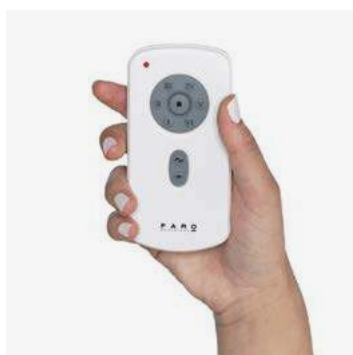

Fan features

Material	Structure Steel + ABS
	Blades ABS
	Diffuser PC

RF Model