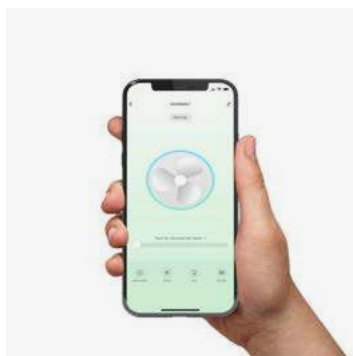

Smart option