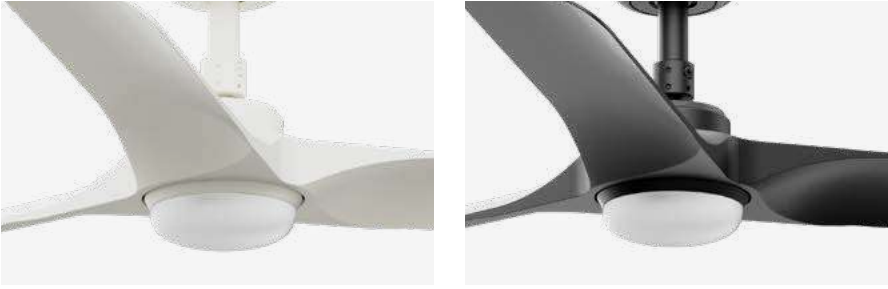

Tunable white

Model	Size	Structure	Blades	Mounting	Control type	Light Model	Color T	Dimm
33824	S	☐ Matt White	☐ Matt White	☐ Surface	☐ Remote Control RF	☐ -1 Standard	☐ TW 2700/ 4000/ 6000K	Yes
33825	S	☐ Matt Black	☐ Matt Black		☐ WT Remote + Smart Wi-Fi			

Example 33824WT-1TW — HEY S Ø900 LED White fan TUYA

Air performance

Size	Airflow (m3 min)	RPM	Power (W)
S ø900/35.4"	54-76-88-108-124-147	110-162-197-238-267-300	4-7-10-16-21-30

Lighting features

Power	10W
Lumen Output	480lm
Light Source	SMD LED
Dimmable K	2700/ 4000/ 6000K
CRI	>80

Measurements

Surface
S
A: 270/10.63" A1: 223/8.78" F: ø900/35.4"