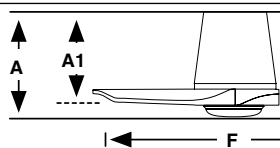

Measurements

Surface
L
A: 232/9.13" A1: 151/5.94" F: ø1320/52"
S
A: 232/9.13" A1: 151/5.94" F: ø900/35.4"