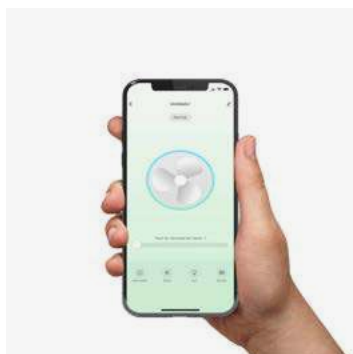

Aesthetic motor

3 downrods included
100 / 200

Recessed mounting system

Sloped Ceiling

Smart option

Model	Size	Structure	Blades	Mounting	Control type
33451	M	● Matt Black	● Walnut	<input type="checkbox"/> Surface <input checked="" type="checkbox"/> R Recessed	<input type="checkbox"/> Remote Control RF <input checked="" type="checkbox"/> WT Remote + Smart Wi-Fi <input type="checkbox"/> VC 0-10V/1-10V Active/Passive <input type="checkbox"/> RW White Wired Wall Controller <input type="checkbox"/> RB Black Wired Wall Controller