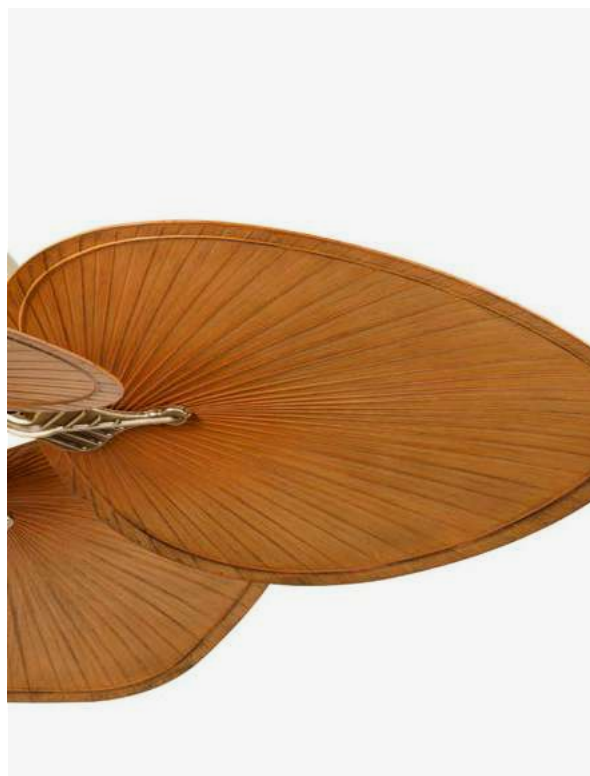

Fan features

Material	Structure Steel
	Blades ABS