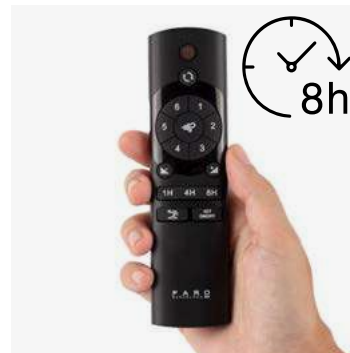

RF Model
Memory function page 211