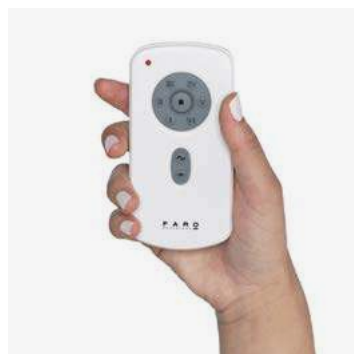

Fan features

Material	Structure Steel
	Blades ABS
	Diffuser ABS

RF Model