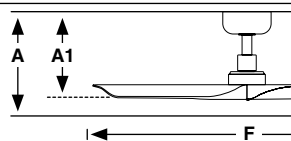

Measurements

Surface	Recessed
S A: 270/10.63" A1: 200/7.87" F: ø900/35.4"	S A: 210/8.27" A1R: 140/5.51"