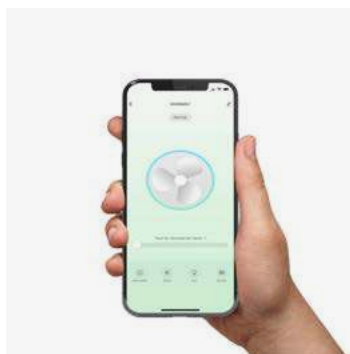

2 downrods included
100 / 152mm