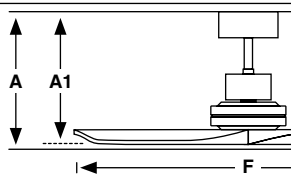

Measurements

Surface	Recessed
XL A: 395/15.55" A1: 320/12.6" F: ϕ1680/66.1"	L A: 270/10.63" A1R: 260/10.24"
L A: 330/12.99" A1: 320/12.6" F: ϕ1320/52"	S A: 270/10.63" A1R: 260/10.24"
S A: 330/12.99" A1: 320/12.6" F: ϕ1070/42.1"