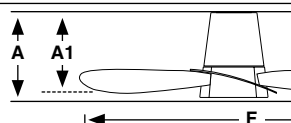

Measurements

Surface
S
A: 223/8.78" A1: 151/5.94" F: ø800/31.5"