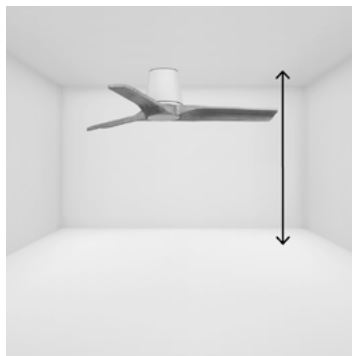

Suitable for low ceilings