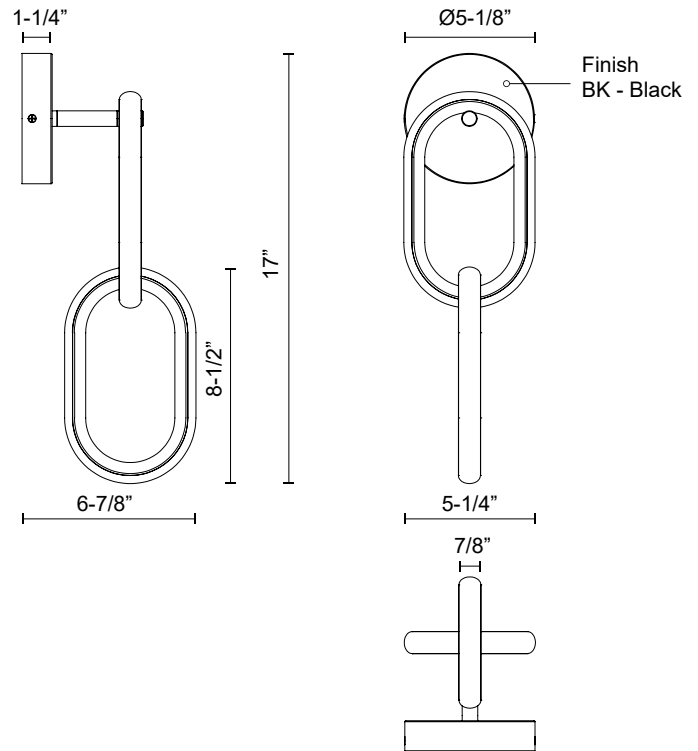

AIREN WS92617

WALL

PROJECT

SPECIFICATION DETAILS

Fixture Dimensions	W5-1/4" x H17" x E6-7/8"
Light Source	LED with DC Driver
Wattage	20W
Total Lumens	1600lm
Delivered Lumens	1161lm
Voltage	120V
Color Temperature	3000K
CRI (Ra)	90CRI
Optional Color Temps	2700K - 5000K Available, Minimum Order Quantities Apply
LED Rated Life	50,000 hours
Dimming	100% - 10%, TRIAC or ELV Dimmer (Not Included)
Diffuser Details	White Silicone
Location	Dry
Illumination Direction	Up/Down
Mounting Style	Down Only
CEC Title 24 JA8	Yes, JA8-2022
Canopy Dimensions	D5-1/8" x E1-1/4"

* For custom options, consult factory for details.

* For warranty information, please visit www.kuzcolighting.com/warranty

DESCRIPTION

The sophistication and elegance of jewelry are at the heart of the Airen Collection. This sleek chain link design comprises interlocking ovals with LEDs around the exterior. With 360-degree illumination, the Airen family immediately ignites a room with both light and personality.

KUZCO

CANADA: 19054 28TH AVENUE - SURREY, BC V3Z 6M3
USA: 3035 E. LONE MOUNTAIN ROAD - LAS VEGAS, NV 89081

WWW.KUZCOLIGHTING.COM

© 2023 KUZCO LIGHTING. ALL RIGHTS RESERVED.

COMMENT