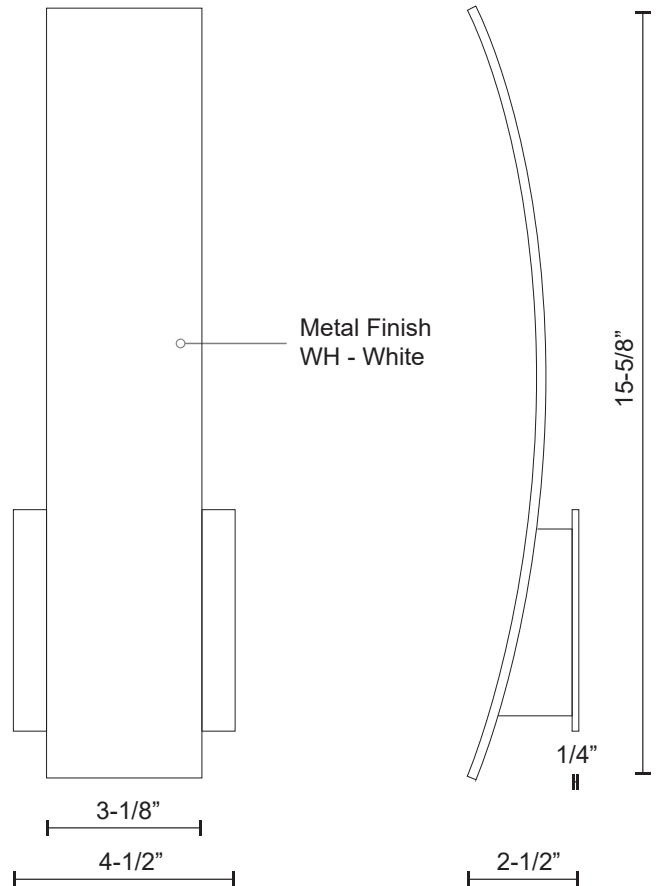

BARI WS8016

WALL

PROJECT

WS8016-WH
White

SPECIFICATION DETAILS

Fixture Dimensions	W3-1/8" x H15-5/8" x E2-1/2"
Light Source	AC LED Module
Wattage	7W
Total Lumens	495lm
Delivered Lumens	WH-72lm
Voltage	120V
Color Temperature	3000K
CRI (Ra)	90CRI
Optional Color Temps	2700K - 5000K Available, Minimum Order Quantities Apply
LED Rated Life	50,000 hours
Dimming	100% - 10%, ELV Dimmer (Not Included)
Diffuser Details	White Acrylic Diffuser
ADA Compliant	Yes
Location	Dry
Illumination Direction	Backlit
Mounting Style	All Orientation; Wall;
Canopy Dimensions	W4-1/2" x H4-1/2" x E1/4"

* For custom options, consult factory for details.

* For warranty information, please visit www.kuzcolighting.com/warranty

DESCRIPTION

Architectural designed modernized cast metal wall sconce is available in a high-end white finish. From the base of the fixture the extended arm arches away from the wall which provides a wider span of light to reflect away from the fixture to the surrounding area. Provided with our powerful 120V AC LED technology.