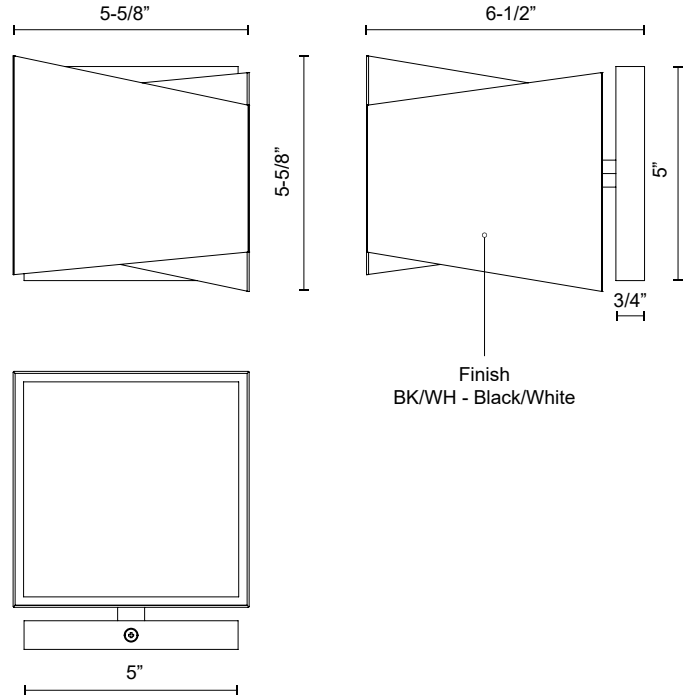

CUBIX WS31205

WALL

PROJECT

SPECIFICATION DETAILS

Fixture Dimensions	W5-5/8" x H5-5/8" x E6-1/2"
Light Source	AC LED Module
Wattage	11W
Total Lumens	850lm
Delivered Lumens	490lm*
Voltage	120V
Color Temperature	3000K
CRI (Ra)	90CRI
Optional Color Temps	2700K - 5000K Available, Minimum Order Quantities Apply
LED Rated Life	50,000 hours
Dimming	100% - 10%, ELV Dimmer (Not Included)
Diffuser Details	White Acrylic
Location	Dry
Illumination Direction	Up/Down
Mounting Style	Up or Down
CEC Title 24 JA8	Yes, JA8-2022
Canopy Dimensions	W5" x H5" x E3/4"

* For custom options, consult factory for details.

* For warranty information, please visit www.kuzcolighting.com/warranty

DESCRIPTION

The Cubix Collection is a playful take on the geometric patterns of origami. These fixtures are a luxe duotone finish of black and white that allows for easy integration into most color schemes and styles. The frosted acrylic diffuser provides softened direct lighting that's wonderful for bathrooms and kitchens.

KUZCO

CANADA: 19054 28TH AVENUE - SURREY, BC V3Z 6M3

USA: 3035 E. LONE MOUNTAIN ROAD - LAS VEGAS, NV 89081

WWW.KUZCOLIGHTING.COM

© 2023 KUZCO LIGHTING. ALL RIGHTS RESERVED.

COMMENT