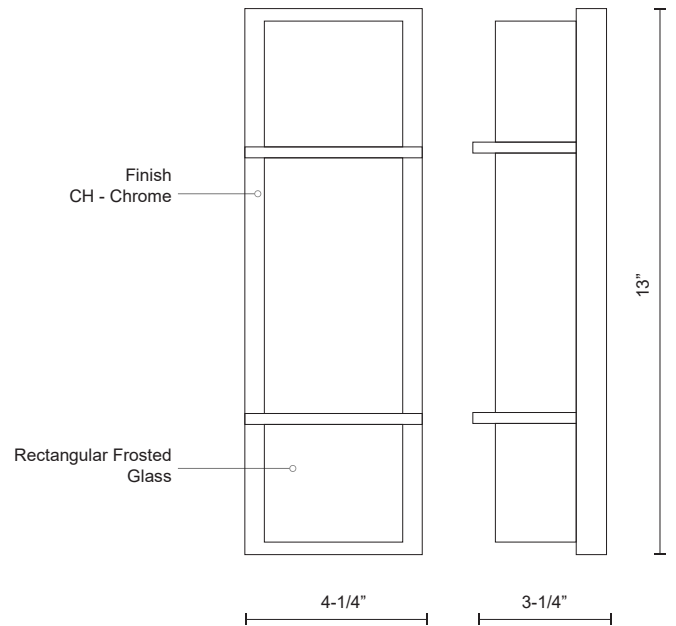

WATFORD WS2413

WALL

PROJECT

DESCRIPTION

Elegant LED vanity with rectangular frosted glass with fine clear edges; polished chrome metal details with two metal bands which extend across the glass. Can be mounted horizontal or vertical equipped with our powerful 120V AC LED technology. Available in different sizes and similar styled flush mounts available, see series for full family details.

SPECIFICATION DETAILS

Fixture Dimensions	W4-1/4" x H13" x E3-1/4"
Light Source	AC LED Module
Wattage	16W
Total Lumens	1200lm
Delivered Lumens	CH-875lm
Voltage	120V
Color Temperature	3000K
CRI (Ra)	90CRI
Optional Color Temps	2700K - 5000K Available, Minimum Order Quantities Apply
LED Rated Life	50,000 hours
Dimming	100% - 10%, ELV Dimmer (Not Included)
Glass Details	Frosted Interior Clear Glass
ADA Compliant	Yes
Location	Dry
Mounting Style	All Orientation; Wall;
CEC Title 24 JA8	Yes, JA8-2022
Finish Option(s)	Chrome

* For custom options, consult factory for details.

* For warranty information, please visit www.kuzcolighting.com/warranty

KUZCO

CANADA: 19054 28TH AVENUE - SURREY, BC V3Z 6M3

USA: 3035 E. LONE MOUNTAIN ROAD - LAS VEGAS, NV 89081

WWW.KUZCOLIGHTING.COM

© 2016 KUZCO LIGHTING. ALL RIGHTS RESERVED.

COMMENT