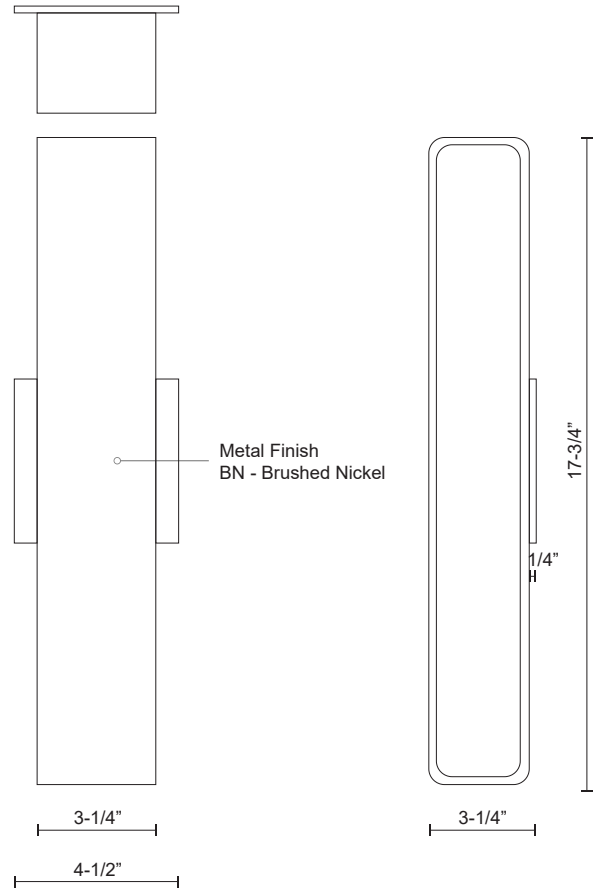

AREZZO WS10918

WALL

PROJECT

DESCRIPTION

Sleek rectangular cast metal housing with refined rounded corners, the unique design is tapered outward from the base of the fixture which enhances the light output against wall and surrounding areas. Metal finish available in brushed nickel and is equipped with our powerful 120V AC LED technology. Similar styled wall scones available see series for full family details.

SPECIFICATION DETAILS

Fixture Dimensions	W3-1/4" x H17-3/4" x E3-1/4"
Light Source	AC LED Module
Wattage	14W
Total Lumens	1200lm
Delivered Lumens	BN-545lm
Voltage	120V
Color Temperature	3000K
CRI (Ra)	90CRI
Optional Color Temps	2700K - 5000K Available, Minimum Order Quantities Apply
LED Rated Life	50,000 hours
Dimming	100% - 10%, ELV Dimmer (Not Included)
Diffuser Details	White Acrylic Diffuser
ADA Compliant	Yes
Location	Dry
Illumination Direction	Backlit
Mounting Style	All Orientation; Wall;
Canopy Dimensions	W4-1/2" x H4-1/2" x E1/4"
Finish Option(s)	Brushed Nickel

* For custom options, consult factory for details.

* For warranty information, please visit www.kuzcolighting.com/warranty

KUZCO

CANADA: 19054 28TH AVENUE - SURREY, BC V3Z 6M3

USA: 3035 E. LONE MOUNTAIN ROAD - LAS VEGAS, NV 89081

WWW.KUZCOLIGHTING.COM

© 2016 KUZCO LIGHTING. ALL RIGHTS RESERVED.

COMMENT