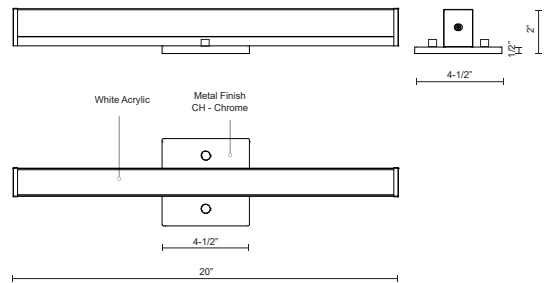

**JANE-SLIM
VL6220
VANITY**

PROJECT

DESCRIPTION

Simplistic Modern LED with rectangular shaped white acrylic finished with chrome end caps and matching canopy. Equipped with our powerful 120V AC LED technology, and may be mounted horizontally or vertically. Available in three different sizes and four different design styles.

SPECIFICATION DETAILS

Fixture Dimensions	W20" x H4-1/2" x E2"
Light Source	AC LED Module
Wattage	21W
Total Lumens	1600lm
Delivered Lumens	CH-1066lm
Voltage	120V
Color Temperature	3000K
CRI (Ra)	90CRI
Optional Color Temps	2700K - 5000K Available, Minimum Order Quantities Apply
LED Rated Life	50,000 hours
Dimming	100% - 10%, ELV Dimmer (Not Included)
Diffuser Details	White Acrylic Diffuser
ADA Compliant	Yes
Location	Damp
Mounting Style	All Orientation; Wall;
Canopy Dimensions	W4-1/2" x H4-1/2" x E1/2"
Finish Option(s)	Chrome

* For custom options, consult factory for details.

* For warranty information, please visit www.kuzcolighting.com/warranty

KUZCO

CANADA: 19054 28TH AVENUE - SURREY, BC V3Z 6M3
USA: 3035 E. LONE MOUNTAIN ROAD - LAS VEGAS, NV 89081

WWW.KUZCOLIGHTING.COM

© 2016 KUZCO LIGHTING. ALL RIGHTS RESERVED.

COMMENT