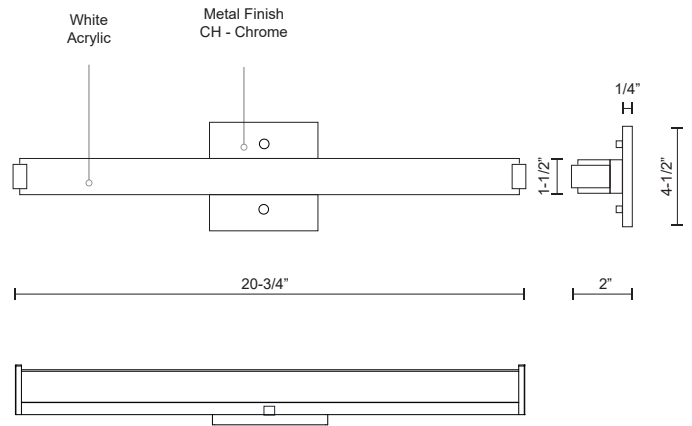

LATITUDE-SLIM VL4721

VANITY

PROJECT

DESCRIPTION

Simplistic Modern LED with rectangular shaped white acrylic finished with chrome end caps and matching canopy. Equipped with our powerful 120V AC LED technology, and may be mounted horizontally or vertically. Available in three different sizes and four different design styles.

SPECIFICATION DETAILS

Fixture Dimensions	W20-3/4" x H4-1/2" x E2"
Light Source	AC LED Module
Wattage	21W
Total Lumens	1600lm
Delivered Lumens	CH-1195lm
Voltage	120V
Color Temperature	3000K
CRI (Ra)	90CRI
Optional Color Temps	2700K - 5000K Available, Minimum Order Quantities Apply
LED Rated Life	50,000 hours
Dimming	100% - 10%, ELV Dimmer (Not Included)
Diffuser Details	White Acrylic Diffuser
ADA Compliant	Yes
Location	Damp
Mounting Style	All Orientation; Wall;
Canopy Dimensions	W4-1/2" x H4-1/2" x E1/4"
Finish Option(s)	Chrome

* For custom options, consult factory for details.

* For warranty information, please visit www.kuzcolighting.com/warranty

KUZCO

CANADA: 19054 28TH AVENUE - SURREY, BC V3Z 6M3

USA: 3035 E. LONE MOUNTAIN ROAD - LAS VEGAS, NV 89081

WWW.KUZCOLIGHTING.COM

© 2016 KUZCO LIGHTING. ALL RIGHTS RESERVED.

COMMENT