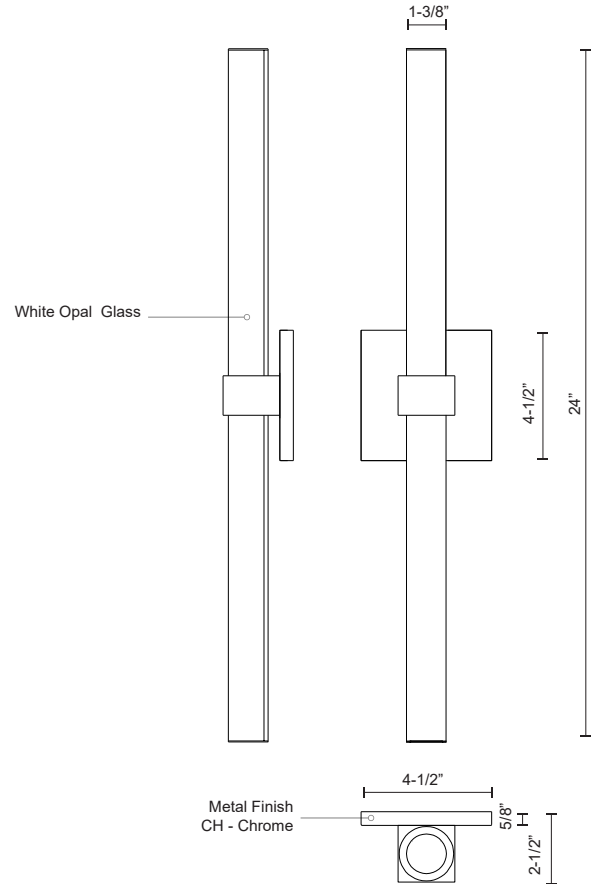

DESCRIPTION

Projecting outwards from the chrome support blocks a linear tube of opal glass diffuses the LED source. Devoid of superfluous detail, the Fresno wall sconce juxtaposes the complementary geometric forms, round and rectilinear. The minimal lamp is adaptive to a range of applications, functional in either vertical or horizontal orientations.

SPECIFICATION DETAILS

Fixture Dimensions	W24" x H4-1/2" x E2-1/2"
Light Source	AC LED Module
Wattage	31W
Total Lumens	2400lm
Delivered Lumens	CH-1690lm
Voltage	120V
Color Temperature	3000K
CRI (Ra)	90CRI
Optional Color Temps	2700K - 5000K Available, Minimum Order Quantities Apply
LED Rated Life	50,000 hours
Dimming	100% - 10%, ELV Dimmer (Not Included)
Glass Details	Opal Glass
ADA Compliant	Yes
Location	Damp
Mounting Style	All Orientation; Wall;
Canopy Dimensions	W4-1/2" x H4-1/2" x E5/8"
Finish Option(s)	Chrome

* For custom options, consult factory for details.

* For warranty information, please visit www.kuzcolighting.com/warranty

COMMENT