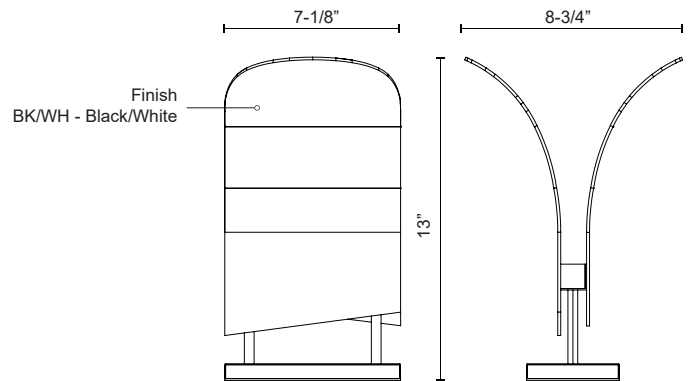

SONDER TL83708

LAMPS

PROJECT

TL83708-BK/WH
Black/White

SPECIFICATION DETAILS

Fixture Dimensions	L7-1/8" x W8-3/4" x H13"
Light Source	AC LED Module
Wattage	8W
Total Lumens	640lm
Delivered Lumens	420lm*
Voltage	120V
Color Temperature	3000K
CRI (Ra)	90CRI
Optional Color Temps	2700K - 5000K Available, Minimum Order Quantities Apply
LED Rated Life	50,000 hours
Dimming	In-Line On/Off
Wire Length	72" Max
Location	Dry

* For custom options, consult factory for details.

* For warranty information, please visit www.kuzcolighting.com/warranty

DESCRIPTION

The Sander collection aims to honor the simple juxtaposition of shape and color in a space. With two asymmetric shades adorned in black and white duo-toned finishes, this collection creates modern balance. Providing ample ambient down light to a space, the Sander doubles as a sculptural art piece.