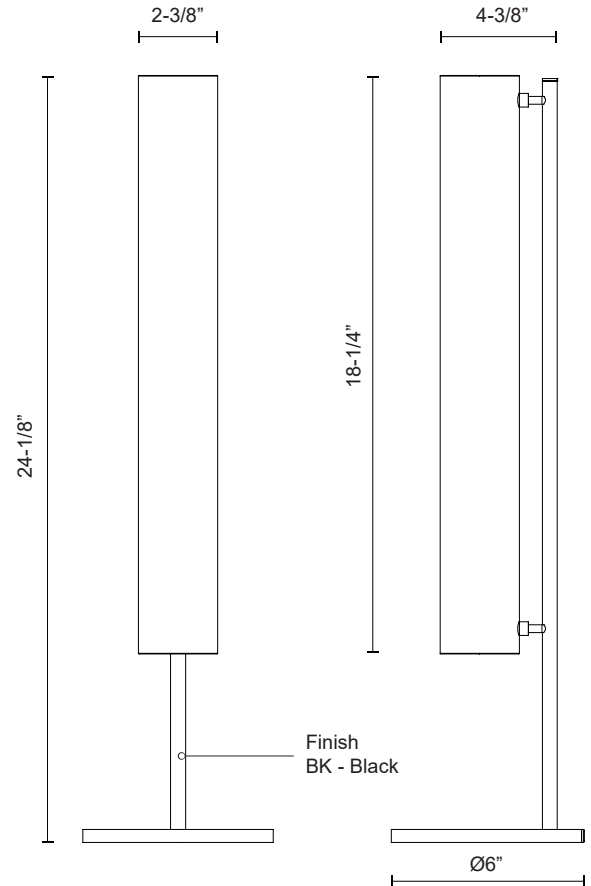

GRAMERCY TL70124

LAMPS

PROJECT

DESCRIPTION

Frosted glass cylinders, are composed around an aluminum die-cast body, emitting an even 360 Degrees glow of ambient light. The Gramercy standing fixtures feature a touch dimmer and a black finish

SPECIFICATION DETAILS

Fixture Dimensions	D6" x H24-1/8"
Light Source	LED with DC Driver
Wattage	15W
Total Lumens	1270lm
Delivered Lumens	BK-750lm*
Voltage	120V
Color Temperature	3000K
CRI (Ra)	90CRI
Optional Color Temps	2700K - 5000K Available, Minimum Order Quantities Apply
LED Rated Life	50,000 hours
Dimming	100% - 10%, Touch dimmer
Glass Details	Frosted Glass
Location	Dry
Finish Option(s)	Black

* For custom options, consult factory for details.

* For warranty information, please visit www.kuzcolighting.com/warranty

KUZCO

CANADA: 19054 28TH AVENUE - SURREY, BC V3Z 6M3

USA: 3035 E. LONE MOUNTAIN ROAD - LAS VEGAS, NV 89081

WWW.KUZCOLIGHTING.COM

© 2020 KUZCO LIGHTING. ALL RIGHTS RESERVED.

COMMENT