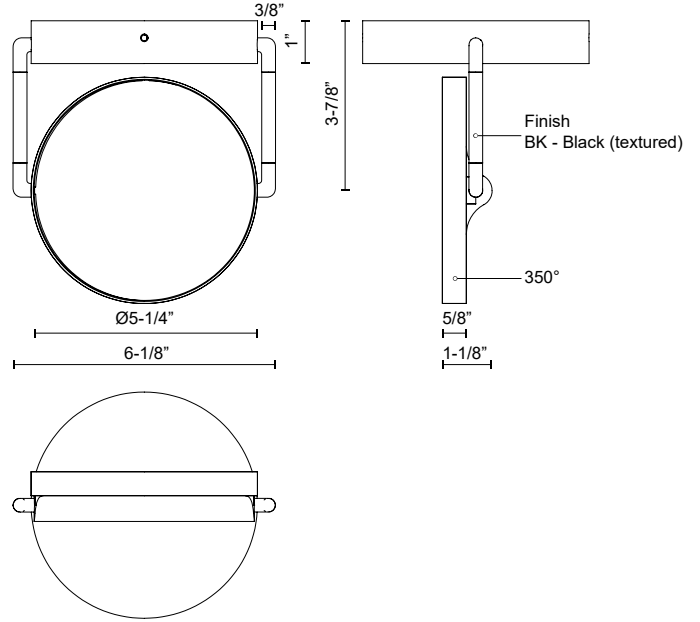

**NOVEL
SF72205**
SEMI FLUSH

PROJECT

DESCRIPTION

Pure geometry of the disks of illumination balancing on clean, thin lined structure is poetry in motion. Each disk of illumination can turn and twist to fit the needs and style of your space. The Novel Collection fits a large range of style and function with minimal elements.

SPECIFICATION DETAILS

Fixture Dimensions	L6-1/8" x W5-1/4" x H6-1/2"
Light Source	LED with DC Driver
Wattage	8W
Total Lumens	680lm
Delivered Lumens	492lm
Voltage	120V
Color Temperature	3000K
CRI (Ra)	90CRI
Optional Color Temps	2700K - 5000K Available, Minimum Order Quantities Apply
LED Rated Life	50,000 hours
Dimming	100% - 10%, TRIAC or ELV Dimmer (Not Included)
Diffuser Details	Acrylic Light Guide
Location	Dry
Mounting Style	All Orientation; Ceiling and Wall;
CEC Title 24 JA8	Yes, JA8-2022
Canopy Dimensions	D5-1/4" x H1"
Finish Option(s)	Black

* For custom options, consult factory for details.
* For warranty information, please visit www.kuzcolighting.com/warranty

KUZCO

CANADA: 19054 28TH AVENUE - SURREY, BC V3Z 6M3
USA: 3035 E. LONE MOUNTAIN ROAD - LAS VEGAS, NV 89081

WWW.KUZCOLIGHTING.COM

© 2021 KUZCO LIGHTING. ALL RIGHTS RESERVED.

COMMENT