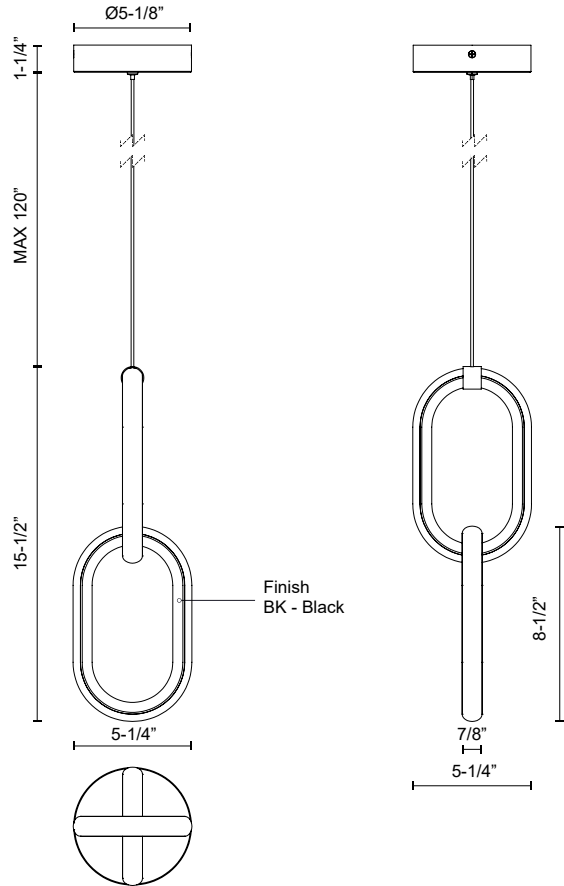

AIREN PD92615

PENDANTS

PROJECT

PD92615-BK
Black

SPECIFICATION DETAILS

Fixture Dimensions	L5-1/4" x W5-1/4" x H15-1/2"
Light Source	LED with DC Driver
Wattage	20W
Total Lumens	1600lm
Delivered Lumens	1161lm
Voltage	120V
Color Temperature	3000K
CRI (Ra)	90CRI
Optional Color Temps	2700K - 5000K Available, Minimum Order Quantities Apply
LED Rated Life	50,000 hours
Dimming	100% - 10%, TRIAC or ELV Dimmer (Not Included)
Diffuser Details	White Silicone
Adjustable	Yes
Wire Length	120" Max
Wire Type	Black
Minimum Hang Height	20"
Sloped Ceiling Adaptable	Yes
Location	Dry
Illumination Direction	Up/Down
CEC Title 24 JA8	Yes, JA8-2022
Canopy Dimensions	D5-1/8" x H1-1/4"

* For custom options, consult factory for details.

* For warranty information, please visit www.kuzcolighting.com/warranty

DESCRIPTION

The sophistication and elegance of jewelry are at the heart of the Airen Collection. This sleek chain link design comprises interlocking ovals with LEDs around the exterior. With 360-degree illumination, the Airen family immediately ignites a room with both light and personality.