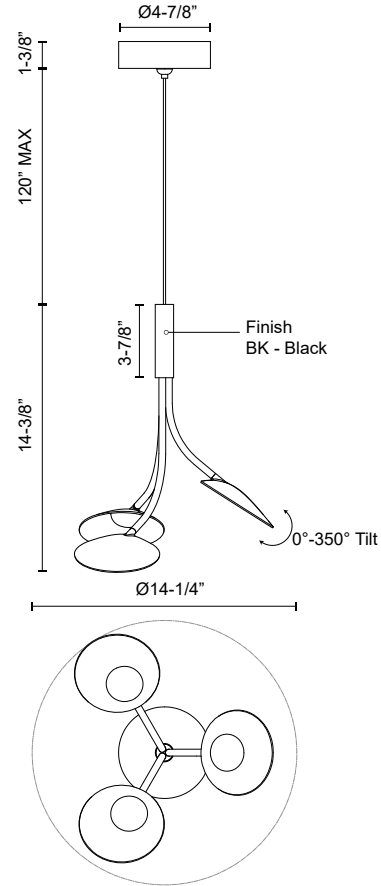

ROTAIRE
PD90115
PENDANTS

PROJECT

DESCRIPTION

Influenced by natural forms of flora, the Rotaire collection is a culmination of minimalist sensibilities and natural inspirations. Designed to mimic the form and flow of flowers and vines, the strong stems of this collection create the perfect frame for the illumination from each "leaf". The Rotaire is sure to bloom in both small and large spaces alike.

SPECIFICATION DETAILS

Fixture Dimensions	D14-1/4" x H14-3/8"
Light Source	LED with DC Driver
Wattage	21W
Total Lumens	1785lm
Delivered Lumens	937lm
Voltage	120V
Color Temperature	3000K
CRI (Ra)	90CRI
Optional Color Temps	2700K - 5000K Available, Minimum Order Quantities Apply
LED Rated Life	50,000 hours
Dimming	100% - 10%, TRIAC or ELV Dimmer (Not Included)
Diffuser Details	Frosted acrylic diffuser
Shade Details	Cast Aluminum Shade
Adjustable	Yes
Wire Length	120" Max
Wire Type	Black Coaxial Wire
Minimum Hang Height	18"
Sloped Ceiling Adaptable	Yes
Location	Dry
CEC Title 24 JA8	Yes, JA8-2022
Canopy Dimensions	D4-7/8" x H1-3/8"
Finish Option(s)	Black

* For custom options, consult factory for details.

* For warranty information, please visit www.kuzcolighting.com/warranty

KUZCO

CANADA: 19054 28TH AVENUE - SURREY, BC V3Z 6M3
USA: 3035 E. LONE MOUNTAIN ROAD - LAS VEGAS, NV 89081

WWW.KUZCOLIGHTING.COM

© 2021 KUZCO LIGHTING. ALL RIGHTS RESERVED.

COMMENT