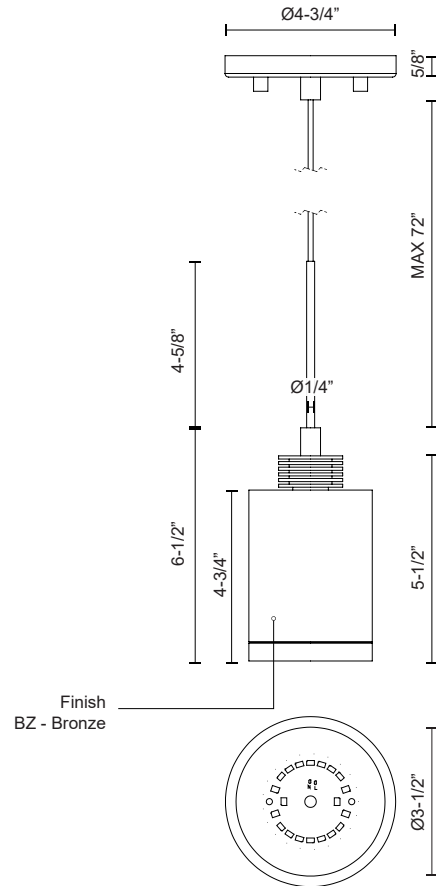

**ITHACA
PD8204
PENDANT**

PROJECT

DESCRIPTION

Single lamp LED pendant with heavy gauge casting steel head with frosted glass bottom cover. Metal details in bronze finish and is equipped with our powerful 120V AC LED technology

SPECIFICATION DETAILS

Fixture Dimensions	D3-1/2" x H5-1/2"
Light Source	AC LED Module
Wattage	8W
Total Lumens	600lm
Delivered Lumens	447lm*
Voltage	120V
Color Temperature	3000K
CRI (Ra)	90CRI
Optional Color Temps	2700K - 5000K Available, Minimum Order Quantities Apply
LED Rated Life	50,000 hours
Dimming	100% - 10%, ELV Dimmer (Not Included)
Diffuser Details	Frosted acrylic diffuser
Adjustable	Yes
Wire Length	72" Max
Sloped Ceiling Adaptable	Yes
Location	Dry
Canopy Dimensions	D4-3/4" x H5/8"
Finish Option(s)	Bronze