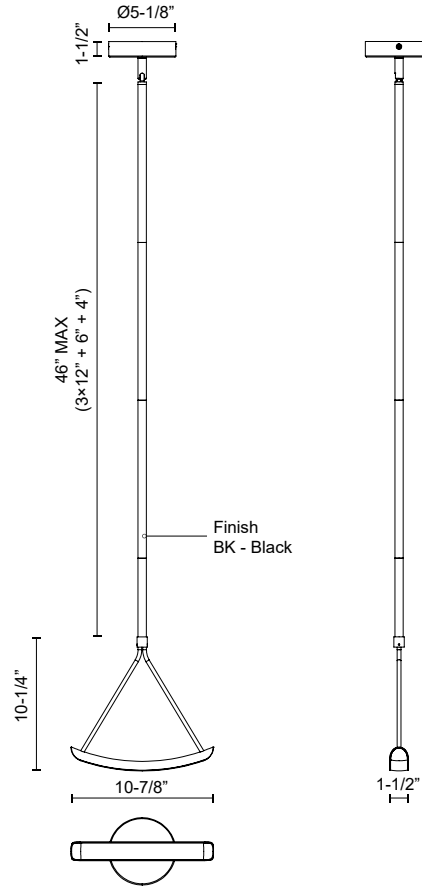

**MOBIL
PD81511
PENDANTS**

PROJECT

SPECIFICATION DETAILS

Fixture Dimensions	L10-7/8" x W1-1/2" x H10-1/4"
Light Source	LED with DC Driver
Wattage	11W
Total Lumens	860lm
Delivered Lumens	542lm
Voltage	120V
Color Temperature	3000K
CRI (Ra)	90CRI
Optional Color Temps	2700K - 5000K Available, Minimum Order Quantities Apply
LED Rated Life	50,000 hours
Dimming	100% - 10%, TRIAC or ELV Dimmer (Not Included)
Diffuser Details	White PC
Adjustable	Yes
Rod Length	46" Max (3x12" + 1x6" + 1x4")
Minimum Hang Height	18"
Sloped Ceiling Adaptable	Yes, Up to 45 Degrees
Location	Dry
Illumination Direction	Down
CEC Title 24 JA8	Yes, JA8-2022
Canopy Dimensions	D5-1/8" x H1-1/2"

* For custom options, consult factory for details.

* For warranty information, please visit www.kuzcolighting.com/warranty

DESCRIPTION

Inspired by the soothing mobiles in nurseries, the Mobil Collection is a modern take on a well-known design. The wishbone-shaped lamps hang and balance one another in a delicate dance of light. An excellent statement piece to break up spaces with an abundance of straight lines or bring balance to a room with high ceilings.

KUZCO

CANADA: 19054 28TH AVENUE - SURREY, BC V3Z 6M3
USA: 3035 E. LONE MOUNTAIN ROAD - LAS VEGAS, NV 89081

WWW.KUZCOLIGHTING.COM

© 2023 KUZCO LIGHTING. ALL RIGHTS RESERVED.

COMMENT