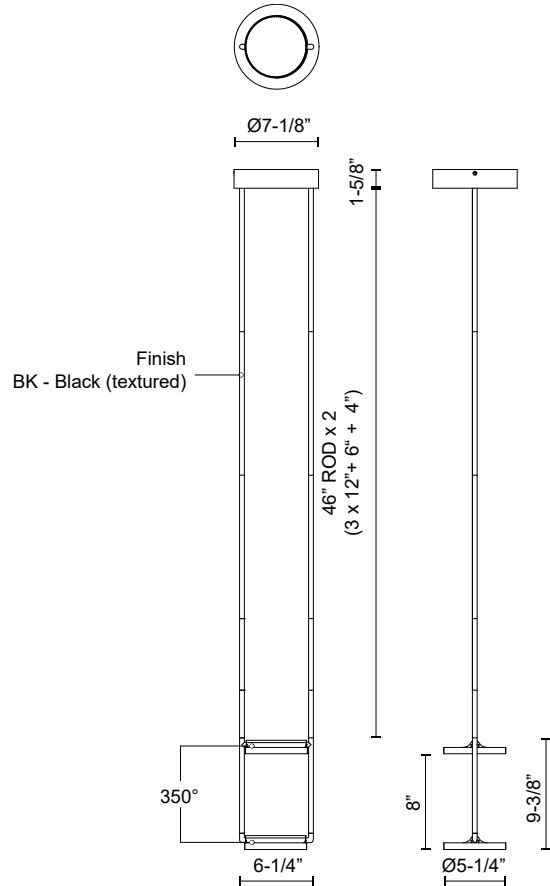

NOVEL PD72208

PENDANTS

PROJECT

DESCRIPTION

Pure geometry of the disks of illumination balancing on clean, thin lined structure is poetry in motion. Each disk of illumination can turn and twist to fit the needs and style of your space. The Novel Collection fits a large range of style and function with minimal elements.

SPECIFICATION DETAILS

Fixture Dimensions	L6-1/4" x W5-1/4" x H9-3/8"
Light Source	LED with DC Driver
Wattage	15W
Total Lumens	1270lm
Delivered Lumens	1040lm*
Voltage	120V
Color Temperature	3000K
CRI (Ra)	90CRI
Optional Color Temps	2700K - 5000K Available, Minimum Order Quantities Apply
LED Rated Life	50,000 hours
Dimming	100% - 10%, TRIAC or ELV Dimmer (Not Included)
Diffuser Details	Acrylic Light Guide
Rod Length	46" Max (6x12" + 2x6" + 2x4")
Wire Length	60"
Minimum Hang Height	15"
Sloped Ceiling Adaptable	No
Location	Dry
CEC Title 24 JA8	Yes, JA8-2022
Canopy Dimensions	D7-1/8" x H1-5/8"
Finish Option(s)	Black

* For custom options, consult factory for details.

* For warranty information, please visit www.kuzcolighting.com/warranty

KUZCO

CANADA: 19054 28TH AVENUE - SURREY, BC V3Z 6M3

USA: 3035 E. LONE MOUNTAIN ROAD - LAS VEGAS, NV 89081

WWW.KUZCOLIGHTING.COM

© 2021 KUZCO LIGHTING. ALL RIGHTS RESERVED.

COMMENT