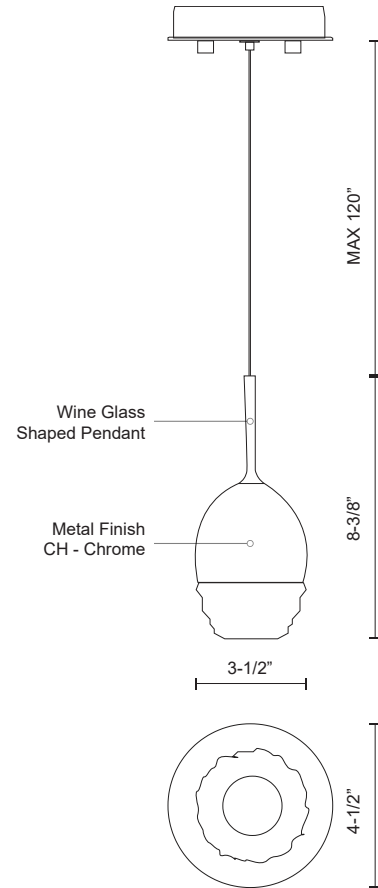

ROMA
PD12803

PENDANT

PROJECT

PD12803-CH
Chrome

SPECIFICATION DETAILS

Fixture Dimensions	H8-3/8" x D4-1/2"
Light Source	AC LED Module
Wattage	5W
Total Lumens	400lm
Delivered Lumens	CH-324lm
Voltage	120V
Color Temperature	4000K
CRI (Ra)	90CRI
Optional Color Temps	2700K - 5000K Available, Minimum Order Quantities Apply
LED Rated Life	50,000 hours
Dimming	100% - 10%, ELV Dimmer (Not Included)
Glass Details	Vintage Crystal Cut Glass
Adjustable	Yes
Wire Length	120" Max
Wire Type	Clear SSL Wire
Sloped Ceiling Adaptable	Yes
Location	Dry
Canopy Dimensions	D4-3/4" x H7/8"

* For custom options, consult factory for details.

* For warranty information, please visit www.kuzcolighting.com/warranty

DESCRIPTION

This single pendant gives a new term that "Lights Are a Visual Wine" with a downward wine glass shaped design and a vintage styled sparkling clear crystal. All finishes are equipped with our powerful 120V AC LED technology. Available in a chrome finish.