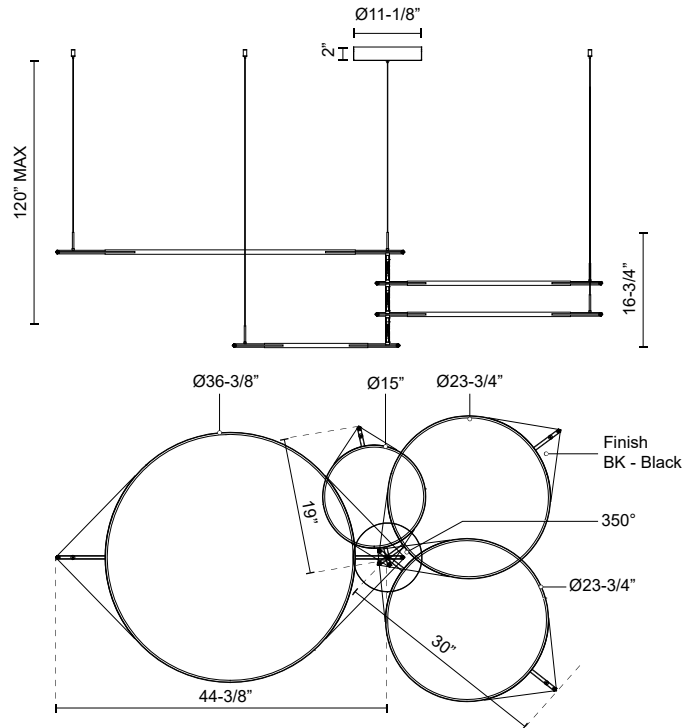

SERIF MP84483

PENDANTS

PROJECT

SPECIFICATION DETAILS

Fixture Dimensions	L74-3/8" x W36-3/8" x H16-3/4"
Light Source	LED with DC Driver
Wattage	90W
Total Lumens	7820lm
Delivered Lumens	BK-4625lm*
Voltage	120V
Color Temperature	3000K
CRI (Ra)	90CRI
Optional Color Temps	2700K - 5000K Available, Minimum Order Quantities Apply
LED Rated Life	50,000 hours
Dimming	100% - 10%, TRIAC or ELV Dimmer (Not Included)
Diffuser Details	Frosted Silicone Diffuser
Adjustable	Yes
Wire Length	120" Max
Wire Type	Black Coaxial Wire
Minimum Hang Height	20"
Sloped Ceiling Adaptable	Yes
Location	Dry
Canopy Dimensions	D11-1/8" x H2"
Finish Option(s)	Black

* For custom options, consult factory for details.

* For warranty information, please visit www.kuzcolighting.com/warranty

DESCRIPTION

The Serif Collection features clean, angular geometrics colliding in harmony. Minimal yet impactful, the rings of light seem to float organically in air. Each piece of the Serif Collection is adjustable to fit your style, from minimal and clean uniform rings, to free-form. This versatility makes it the perfect mixture of both two- and three-dimensional art depending on the ring formations you create.