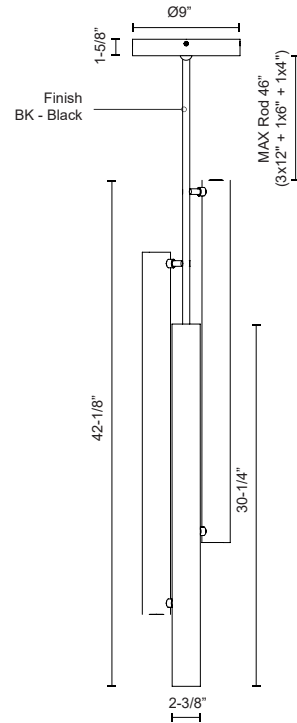

GRAMERCY MP70308

PENDANTS

PROJECT

DESCRIPTION

A single frosted glass cylinder emits 360 Degrees of light, held aloft by an aluminum die-cast body, creating a soft, warm glow, ideal for hallways, bath vanities, or column framing. The Gramercy scone features a touch dimmer and black finish, with custom options available.

SPECIFICATION DETAILS

Fixture Dimensions	D7" x H42-1/8"
Light Source	LED with DC Driver
Wattage	60W
Total Lumens	5100lm
Delivered Lumens	BK-3600lm*
Voltage	120V
Color Temperature	3000K
CRI (Ra)	90CRI
Optional Color Temps	2700K - 5000K Available, Minimum Order Quantities Apply
LED Rated Life	50,000 hours
Dimming	100% - 10%, TRIAC or ELV Dimmer (Not Included)
Glass Details	Frosted Glass
Adjustable	Yes
Rod Length	46" Max (3x12" + 1x6" + 1x4")
Minimum Hang Height	50"
Sloped Ceiling Adaptable	Yes, Up to 30 Degrees
Location	Dry
Canopy Dimensions	D9" x H1-5/8"
Finish Option(s)	Black

* For custom options, consult factory for details.

* For warranty information, please visit www.kuzcolighting.com/warranty

COMMENT

KUZCO

CANADA: 19054 28TH AVENUE - SURREY, BC V3Z 6M3

USA: 3035 E. LONE MOUNTAIN ROAD - LAS VEGAS, NV 89081

WWW.KUZCOLIGHTING.COM

© 2020 KUZCO LIGHTING. ALL RIGHTS RESERVED.