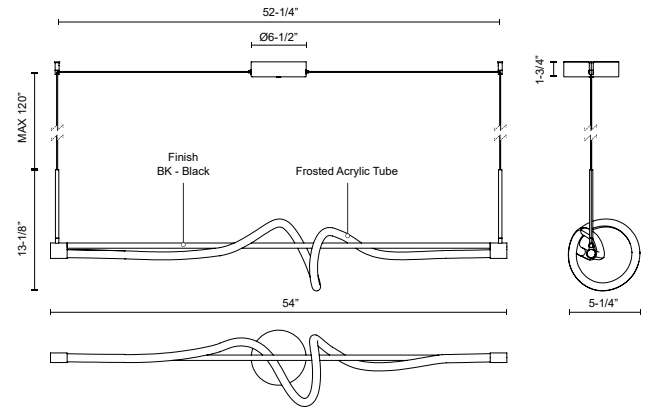

CURSIVE LP95354

PENDANTS

PROJECT

DESCRIPTION

The Cursive linear pendant is a fluid signature of light, formed by an effortless acrylic form dancing around a center rod, suspended by two cables. Available in a black metal finish, this pendant offers soft ambient light diffused by a frosted lens.

SPECIFICATION DETAILS

Fixture Dimensions	L54" x W5-1/4" x H13-1/8"
Light Source	LED with DC Driver
Wattage	27W
Total Lumens	2625lm
Delivered Lumens	BK-2358lm
Voltage	120V
Color Temperature	3000K
CRI (Ra)	90CRI
Optional Color Temps	2700K - 5000K Available, Minimum Order Quantities Apply
LED Rated Life	50,000 hours
Dimming	100% - 10%, TRIAC or ELV Dimmer (Not Included)
Diffuser Details	Frosted acrylic diffuser
Adjustable	Yes
Wire Length	120" Max
Wire Type	Black Coaxial Wire
Minimum Hang Height	18"
Sloped Ceiling Adaptable	Yes
Location	Dry
CEC Title 24 JA8	Yes, JA8-2022
Energy Star Certified	Energy Star Compliant
Canopy Dimensions	D6-1/2" x H1-3/4"
Finish Option(s)	Black

* For custom options, consult factory for details.

* For warranty information, please visit www.kuzcolighting.com/warranty

Adjustable Side Canopy Option