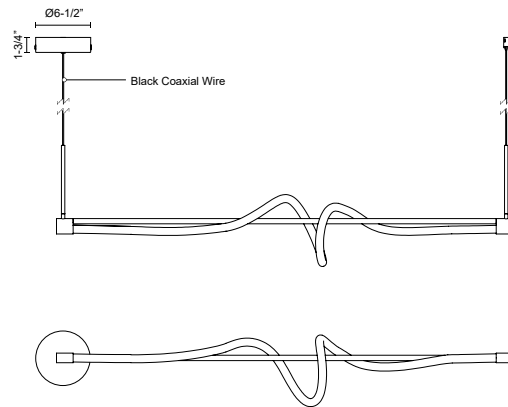

Adjustable Side Canopy Option

KUZCO

CANADA: 19054 28TH AVENUE - SURREY, BC V3Z 6M3

USA: 3035 E. LONE MOUNTAIN ROAD - LAS VEGAS, NV 89081

WWW.KUZCOLIGHTING.COM

© 2020 KUZCO LIGHTING. ALL RIGHTS RESERVED.

COMMENT