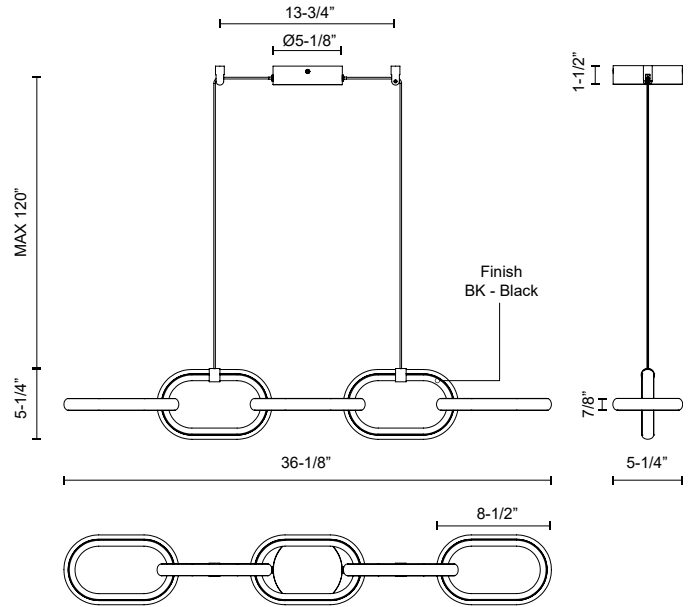

AIREN LP92636

PENDANTS

PROJECT

SPECIFICATION DETAILS

Fixture Dimensions	L36-1/8" x W5-1/4" x H5-1/4"
Light Source	LED with DC Driver
Wattage	41W
Total Lumens	3000lm
Delivered Lumens	2130lm*
Voltage	120V
Color Temperature	3000K
CRI (Ra)	90CRI
Optional Color Temps	2700K - 5000K Available, Minimum Order Quantities Apply
LED Rated Life	50,000 hours
Dimming	100% - 10%, TRIAC or ELV Dimmer (Not Included)
Diffuser Details	White Silicone
Adjustable	Yes
Wire Length	120" Max
Wire Type	Black
Minimum Hang Height	10"
Sloped Ceiling Adaptable	Yes
Location	Dry
Illumination Direction	Up/Down
CEC Title 24 JA8	Yes, JA8-2022
Canopy Dimensions	D5-1/8" x H1-1/2"

* For custom options, consult factory for details.

* For warranty information, please visit www.kuzcolighting.com/warranty

DESCRIPTION

The sophistication and elegance of jewelry are at the heart of the Airen Collection. This sleek chain link design comprises interlocking ovals with LEDs around the exterior. With 360-degree illumination, the Airen family immediately ignites a room with both light and personality.

KUZCO

CANADA: 19054 28TH AVENUE - SURREY, BC V3Z 6M3

USA: 3035 E. LONE MOUNTAIN ROAD - LAS VEGAS, NV 89081

WWW.KUZCOLIGHTING.COM

© 2023 KUZCO LIGHTING. ALL RIGHTS RESERVED.

COMMENT