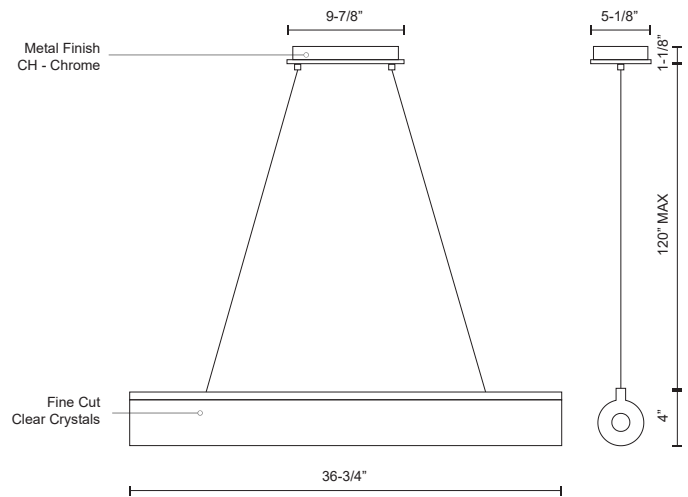

**GAMMA
LP7837
PENDANT**

PROJECT

LP7837 (4000K)
Chrome

SPECIFICATION DETAILS

Fixture Dimensions	L36-3/4" x W4" x H4"
Light Source	AC LED Module
Wattage	29W
Total Lumens	2400lm
Delivered Lumens	CH-1808lm
Voltage	120V
Color Temperature	4000K
CRI (Ra)	90CRI
Optional Color Temps	2700K - 5000K Available, Minimum Order Quantities Apply
LED Rated Life	50,000 hours
Dimming	100% - 10%, ELV Dimmer (Not Included)
Crystal Details	Diamond Cut Clear Crystals
Adjustable	Yes
Wire Length	120" Max
Wire Type	Clear Coaxial Wire
Sloped Ceiling Adaptable	Yes
Location	Dry
Canopy Dimensions	L9-7/8" x W5-1/8" x H1-1/8"

* For custom options, consult factory for details.
* For warranty information, please visit www.kuzcolighting.com/warranty

DESCRIPTION

Single linear LED cylinder pendant, with exquisite diamond cut clear crystals which reflects the light beautifully within the pendant and around the surrounding room. This unique pendant has fine polished chrome metal finish, and is provided with our powerful 120V AC LED technology. Available in three different lengths, and many other styled arrangements, see series information for full family.