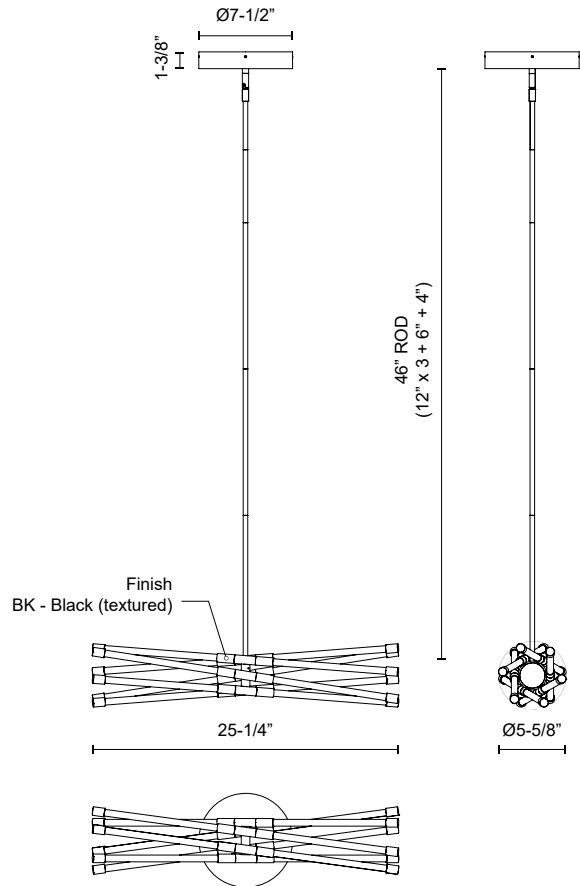

MOTIF LP74626

PENDANTS

PROJECT

SPECIFICATION DETAILS

Fixture Dimensions	L25-1/4" x D5-5/8"
Light Source	LED with DC Driver
Wattage	55W
Total Lumens	6090lm
Delivered Lumens	5645lm
Voltage	120V
Color Temperature	2700K
CRI (Ra)	90CRI
Optional Color Temps	2700K - 5000K Available, Minimum Order Quantities Apply
LED Rated Life	50,000 hours
Dimming	100% - 10%, TRIAC or ELV Dimmer (Not Included)
Glass Details	Clear Glass
Adjustable	Yes
Rod Length	46" Max (3x12" + 1x6" + 1x4")
Wire Length	60"
Minimum Hang Height	12"
Sloped Ceiling Adaptable	Yes, Up to 45 Degrees
Location	Dry
Canopy Dimensions	D7-1/2" x H1-3/8"
Finish Option(s)	Black

* For custom options, consult factory for details.

* For warranty information, please visit www.kuzcolighting.com/warranty

DESCRIPTION

The Motif Collection is inspired by the multitude of configurations in which it can create. Each fixture is comprised of thin lines of light in a refractive cylinder, creating both clean lines and modern elegance. This collection features the latest in modern LED filament technology, creating a warm glow of light throughout each fixture that is both vintage and modern at once.

KUZCO

CANADA: 19054 28TH AVENUE - SURREY, BC V3Z 6M3

USA: 3035 E. LONE MOUNTAIN ROAD - LAS VEGAS, NV 89081

WWW.KUZCOLIGHTING.COM

© 2021 KUZCO LIGHTING. ALL RIGHTS RESERVED.

COMMENT