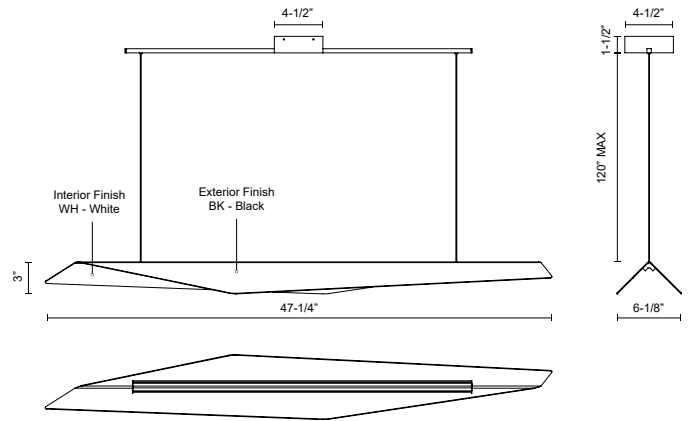

**TARO**  
**LP70548**  
PENDANTS

PROJECT

**DESCRIPTION**

The Taro Collection aims for high impact using minimal elements. With angular shapes molded dimensionally, this collection is simple yet statement making. Available in black or white finishes.

**SPECIFICATION DETAILS**

<b>Fixture Dimensions</b>	L47-1/4" x W6-1/8" x H3"
<b>Light Source</b>	LED with DC Driver
<b>Wattage</b>	41W
<b>Total Lumens</b>	3390lm
<b>Delivered Lumens</b>	1350lm*
<b>Voltage</b>	120V
<b>Color Temperature</b>	3000K
<b>CRI (Ra)</b>	90CRI
<b>Optional Color Temps</b>	2700K - 5000K Available, Minimum Order Quantities Apply
<b>LED Rated Life</b>	50,000 hours
<b>Dimming</b>	100% - 10%, TRIAC or ELV Dimmer (Not Included)
<b>Adjustable</b>	Yes
<b>Wire Length</b>	120" Max
<b>Wire Type</b>	Black Coaxial Wire
<b>Minimum Hang Height</b>	8"
<b>Sloped Ceiling Adaptable</b>	Yes
<b>Location</b>	Dry
<b>Canopy Dimensions</b>	L4-1/2" x W4-1/2" x H1-1/2"
<b>Finish Option(s)</b>	Black/White