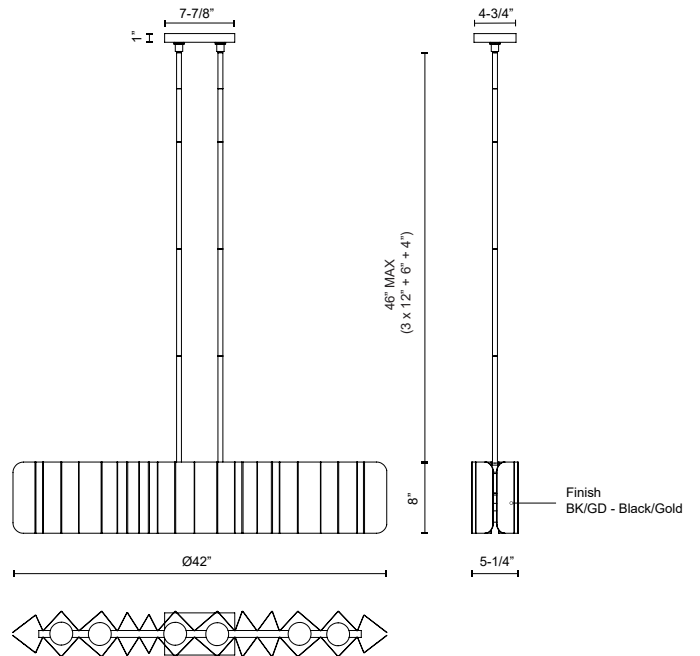

AKIRA
LP58042
PENDANTS

PROJECT

LP58042-BK/GD
Black/Gold

SPECIFICATION DETAILS

Fixture Dimensions	L42" x W5-1/4" x H8"
Lamp Type	Incandescent, A19, Medium Base
Wattage	6 x 60W
Voltage	120V
Adjustable	Yes
Rod Length	46" Max (6x12" + 2x6" + 2x4")
Wire Length	120"
Minimum Hang Height	16"
Sloped Ceiling Adaptable	Yes, Up to 18 Degrees
Location	Dry
Bulbs Included	No
Illumination Direction	Up/Down
Canopy Dimensions	L7-7/8" x W4-3/4" x H1"

* For custom options, consult factory for details.

* For warranty information, please visit www.kuzcolighting.com/warranty

DESCRIPTION

For those who love texture and movement, the Akira Collection is sure to please. Folded black metal with a brush gold interior sets the tone in this modern artistic lighting element. Whether you're looking for a statement piece for a small space or a focal point made for sparking conversation, the various options in the Akira family are perfect. Each variation is socket based to easily choose a color temperature that fits your space and mood.