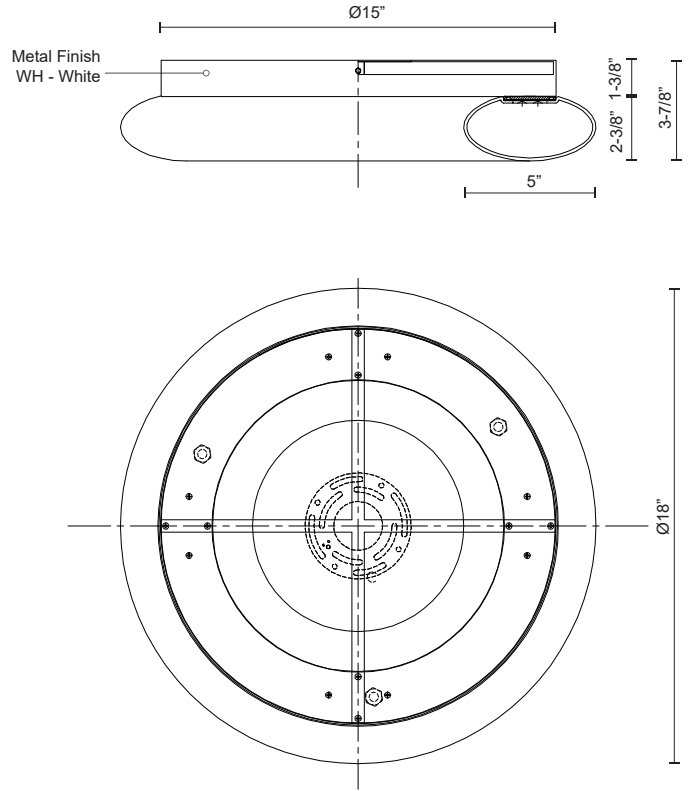

CUMULUS
FM80718
FLUSH MOUNT

PROJECT

DESCRIPTION

A radiant torus of bright, even illumination. Available in a variety of sizes and as either a pendant or flush mount, these halos of light adapt to any setting. Eternal and substantial.

SPECIFICATION DETAILS

Fixture Dimensions	D18" x H3-7/8"
Light Source	LED with DC Driver
Wattage	27W
Total Lumens	2835lm
Delivered Lumens	WH-2655lm
Voltage	120V
Color Temperature	3000K
CRI (Ra)	90CRI
Optional Color Temps	2700K - 5000K Available, Minimum Order Quantities Apply
LED Rated Life	50,000 hours
Dimming	100% - 10%, TRIAC or ELV Dimmer (Not Included)
Diffuser Details	White Acrylic Diffuser
Location	Dry
Mounting Style	All Orientation; Ceiling and Wall;
Canopy Dimensions	D15" x H1-3/8"
Finish Option(s)	White

* For custom options, consult factory for details.

* For warranty information, please visit www.kuzcolighting.com/warranty

KUZCO

CANADA: 19054 28TH AVENUE - SURREY, BC V3Z 6M3
USA: 3035 E. LONE MOUNTAIN ROAD - LAS VEGAS, NV 89081

WWW.KUZCOLIGHTING.COM

© 2018 KUZCO LIGHTING. ALL RIGHTS RESERVED.

COMMENT