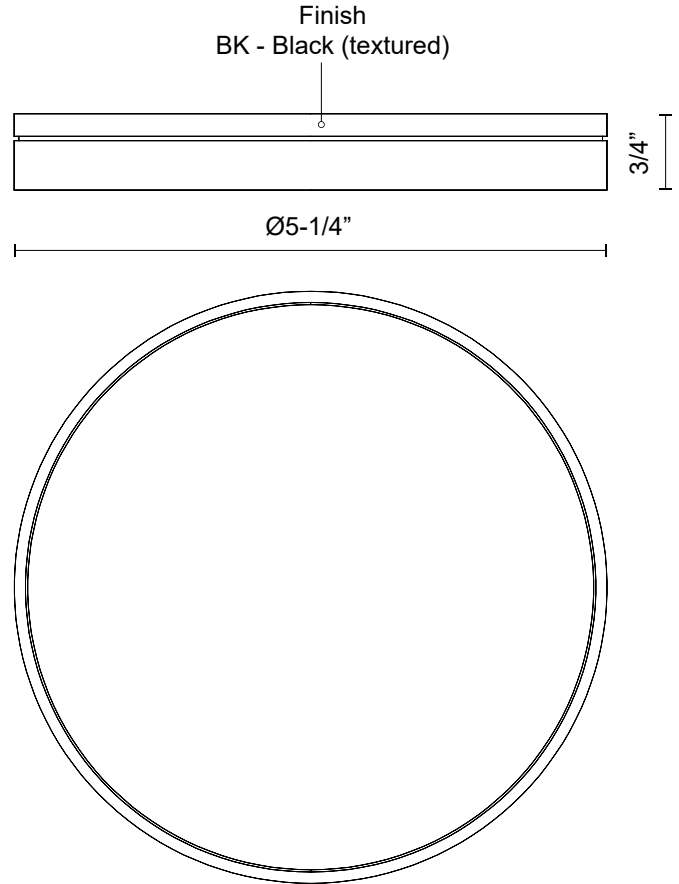

**NOVEL
FM72205
FLUSH MOUNT**

PROJECT

SPECIFICATION DETAILS

Fixture Dimensions	D5-1/4" x H3/4"
Light Source	LED with DC Driver
Wattage	8W
Total Lumens	680lm
Delivered Lumens	492lm
Voltage	120V
Color Temperature	3000K
CRI (Ra)	90CRI
Optional Color Temps	2700K - 5000K Available, Minimum Order Quantities Apply
LED Rated Life	50,000 hours
Dimming	100% - 10%, TRIAC or ELV Dimmer (Not Included)
Diffuser Details	Acrylic Light Guide
Location	Dry
Mounting Style	All Orientation; Ceiling and Wall;
CEC Title 24 JA8	Yes, JA8-2022
Finish Option(s)	Black

* For custom options, consult factory for details.

* For warranty information, please visit www.kuzcolighting.com/warranty

DESCRIPTION

Pure geometry of the disks of illumination balancing on clean, thin lined structure is poetry in motion. Each disk of illumination can turn and twist to fit the needs and style of your space. The Novel Collection fits a large range of style and function with minimal elements.

COMMENT

KUZCO

CANADA: 19054 28TH AVENUE - SURREY, BC V3Z 6M3
USA: 3035 E. LONE MOUNTAIN ROAD - LAS VEGAS, NV 89081

WWW.KUZCOLIGHTING.COM

© 2021 KUZCO LIGHTING. ALL RIGHTS RESERVED.