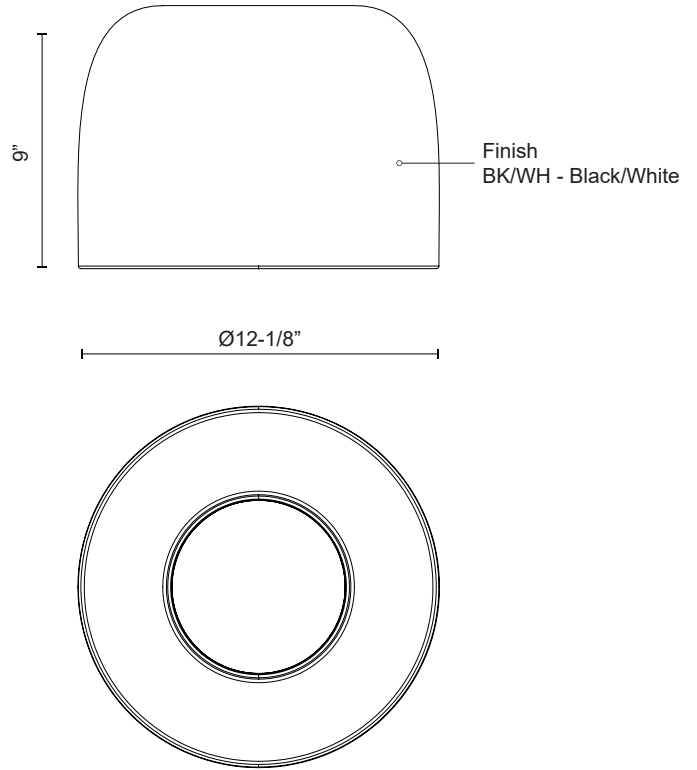

CAYNE FM44912

JUNE 2022 PRODUCTS

PROJECT

FM44912-BK/WH
Black/White

SPECIFICATION DETAILS

Fixture Dimensions	D12-1/8" x H9"
Light Source	AC LED Module
Wattage	17W
Total Lumens	1280lm
Delivered Lumens	713lm
Voltage	120V
Color Temperature	3000K
CRI (Ra)	90CRI
Optional Color Temps	2700K - 5000K Available, Minimum Order Quantities Apply
LED Rated Life	50,000 hours
Dimming	100% - 10%, ELV Dimmer (Not Included)
Diffuser Details	Acrylic diffuser
Location	Dry
CEC Title 24 JA8	Yes, JA8-2022

* For custom options, consult factory for details.

* For warranty information, please visit www.kuzcolighting.com/warranty

DESCRIPTION

The Cayne is inspired by the classic form of pottery. With a forged metal body and ample illumination, this collection is the perfect addition to any size space. Available in a trendy duo-toned Matte Black (outside) and White (inside).