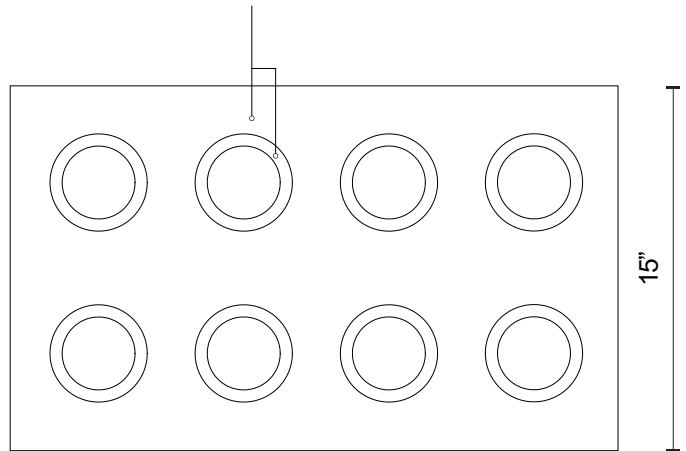

BROADWAY
FM4425
FLUSH MOUNT

PROJECT

SPECIFICATION DETAILS

Fixture Dimensions	L25" x W15" x H1-1/4"
Light Source	AC LED Module
Wattage	120W
Total Lumens	9600lm
Delivered Lumens	WH-3104lm
Voltage	120V
Color Temperature	3000K
CRI (Ra)	90CRI
Optional Color Temps	2700K - 5000K Available, Minimum Order Quantities Apply
LED Rated Life	50,000 hours
Dimming	100% - 10%, ELV Dimmer (Not Included)
Diffuser Details	White Acrylic Diffuser
Glass Details	Frosted Glass
Location	Dry
Mounting Style	All Orientation; Ceiling and Wall;

* For custom options, consult factory for details.

* For warranty information, please visit www.kuzcolighting.com/warranty

DESCRIPTION

Low profile flush mount wall or ceiling mounted lighting fixture with eight 1200 Lumen LED sources set into a powder coated heavy gauge Aluminum plate – 1.25-inch x 25-inch x 15-inch. Square, unobtrusive simplicity – ideal for limited height and restricted plenum depth installations. Broadway delivers bright, wide, even illumination from its eight diffuse light apertures. White finish – comes with white trim ring.

Finish & Trim
WH/WH - White with White trim