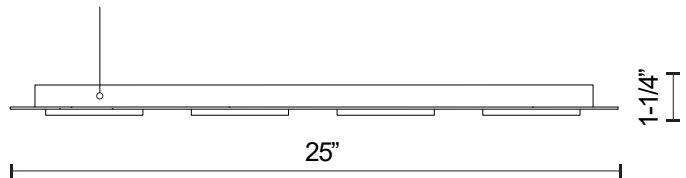

**BROADWAY**  
**FM4425**  
 FLUSH MOUNT

PROJECT

FM4425-WH/WH  
 White/White

**SPECIFICATION DETAILS**

<b>Fixture Dimensions</b>	L25" x W15" x H1-1/4"
<b>Light Source</b>	AC LED Module
<b>Wattage</b>	120W
<b>Total Lumens</b>	9600lm
<b>Delivered Lumens</b>	WH-3104lm
<b>Voltage</b>	120V
<b>Color Temperature</b>	3000K
<b>CRI (Ra)</b>	90CRI
<b>Optional Color Temps</b>	2700K - 5000K Available, Minimum Order Quantities Apply
<b>LED Rated Life</b>	50,000 hours
<b>Dimming</b>	100% - 10%, ELV Dimmer (Not Included)
<b>Diffuser Details</b>	White Acrylic Diffuser
<b>Glass Details</b>	Frosted Glass
<b>Location</b>	Dry
<b>Mounting Style</b>	All Orientation; Ceiling and Wall;

\* For custom options, consult factory for details.

\* For warranty information, please visit [www.kuzcolighting.com/warranty](http://www.kuzcolighting.com/warranty)

**DESCRIPTION**

Low profile flush mount wall or ceiling mounted lighting fixture with eight 1200 Lumen LED sources set into a powder coated heavy gauge Aluminum plate – 1.25-inch x 25-inch x 15-inch. Square, unobtrusive simplicity – ideal for limited height and restricted plenum depth installations. Broadway delivers bright, wide, even illumination from its eight diffuse light apertures. White finish – comes with white trim ring.

**Finish & Trim**  
 WH/WH - White with White trim

**Steel Rear Housing**

**KUZCO**

19054 28TH AVENUE  
 SURREY - BC V3Z 6M3  
 CANADA

[WWW.KUZCOLIGHTING.COM](http://WWW.KUZCOLIGHTING.COM)

© 2017 KUZCO LIGHTING. ALL RIGHTS RESERVED.