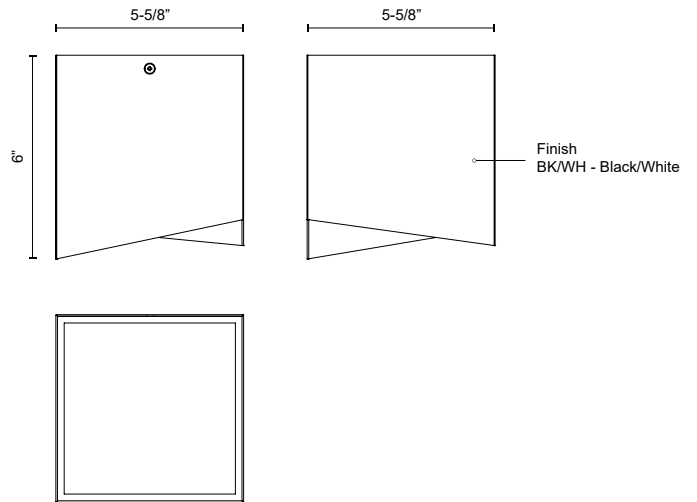

**CUBIX
FM31205**
FLUSH MOUNT

PROJECT

DESCRIPTION

The Cubix Collection is a playful take on the geometric patterns of origami. These fixtures are a luxe duotone finish of black and white that allows for easy integration into most color schemes and styles. The frosted acrylic diffuser provides softened direct lighting that's wonderful for bathrooms and kitchens.

SPECIFICATION DETAILS

Fixture Dimensions	L5-5/8" x W5-5/8" x H6"
Light Source	AC LED Module
Wattage	9W
Total Lumens	680lm
Delivered Lumens	440lm*
Voltage	120V
Color Temperature	3000K
CRI (Ra)	90CRI
Optional Color Temps	2700K - 5000K Available, Minimum Order Quantities Apply
LED Rated Life	50,000 hours
Dimming	100% - 10%, ELV Dimmer (Not Included)
Diffuser Details	White Acrylic
Location	Dry
Illumination Direction	Down
CEC Title 24 JA8	Yes, JA8-2022

* For custom options, consult factory for details.

* For warranty information, please visit www.kuzcolighting.com/warranty

KUZCO

CANADA: 19054 28TH AVENUE - SURREY, BC V3Z 6M3
USA: 3035 E. LONE MOUNTAIN ROAD - LAS VEGAS, NV 89081

WWW.KUZCOLIGHTING.COM

© 2023 KUZCO LIGHTING. ALL RIGHTS RESERVED.

COMMENT