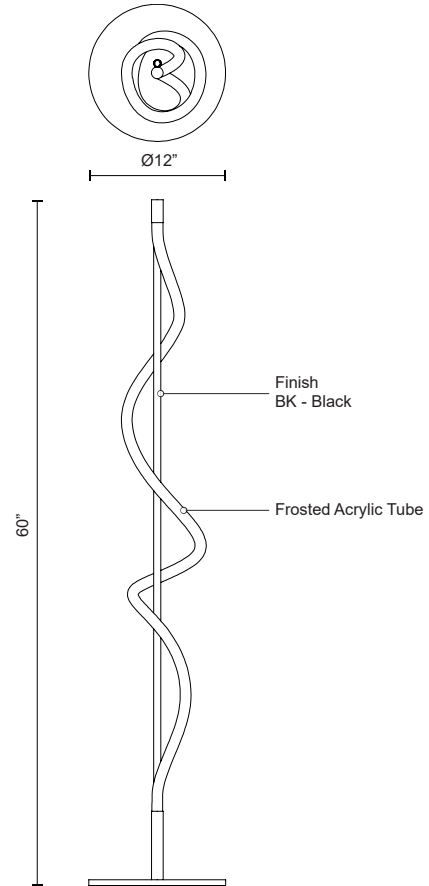

CURSIVE FL95360

LAMPS

PROJECT

DESCRIPTION

The Cursive fixture features an elegant acrylic form dancing around a center rod, supported by a minimal base. Available in a black metal finish, this dimensional floor piece offers soft ambient light diffused by a frosted lens.

SPECIFICATION DETAILS

Fixture Dimensions	D12" x H60"
Light Source	LED with DC Driver
Wattage	20W
Total Lumens	2100lm
Delivered Lumens	BK-1691lm
Voltage	120V
Color Temperature	3000K
CRI (Ra)	90CRI
Optional Color Temps	2700K - 5000K Available, Minimum Order Quantities Apply
LED Rated Life	50,000 hours
Dimming	100% - 10%, Touch dimmer
Diffuser Details	Frosted acrylic diffuser
Location	Dry
Finish Option(s)	Black

* For custom options, consult factory for details.

* For warranty information, please visit www.kuzcolighting.com/warranty

KUZCO

CANADA: 19054 28TH AVENUE - SURREY, BC V3Z 6M3

USA: 3035 E. LONE MOUNTAIN ROAD - LAS VEGAS, NV 89081

WWW.KUZCOLIGHTING.COM

© 2020 KUZCO LIGHTING. ALL RIGHTS RESERVED.

COMMENT