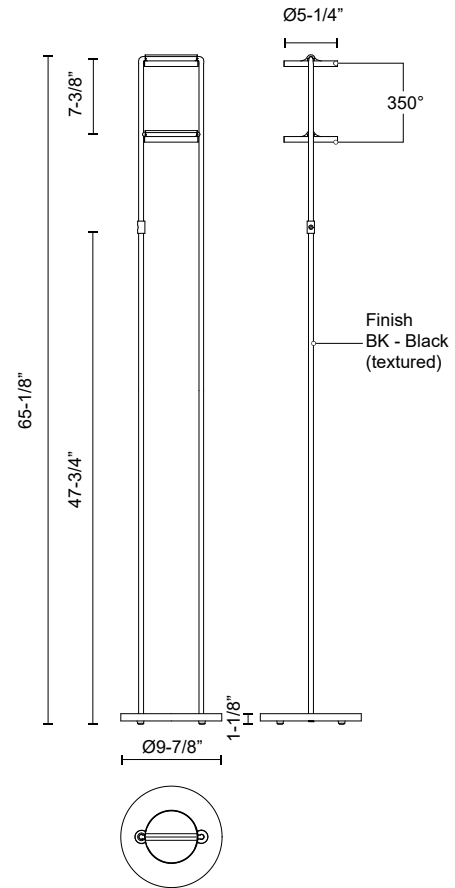

NOVEL FL72268

LAMPS

PROJECT

SPECIFICATION DETAILS

Fixture Dimensions	D9-7/8" x H65-1/8"
Light Source	LED with DC Driver
Wattage	18W
Total Lumens	1270lm
Delivered Lumens	BK-1000lm
Voltage	120V
Color Temperature	3000K
CRI (Ra)	90CRI
Optional Color Temps	2700K - 5000K Available, Minimum Order Quantities Apply
LED Rated Life	50,000 hours
Dimming	100% - 10%, Touch dimmer
Diffuser Details	Acrylic Light Guide
Location	Dry
Finish Option(s)	Black

* For custom options, consult factory for details.

* For warranty information, please visit www.kuzcolighting.com/warranty

DESCRIPTION

Pure geometry of the disks of illumination balancing on clean, thin lined structure is poetry in motion. Each disk of illumination can turn and twist to fit the needs and style of your space. The Novel Collection fits a large range of style and function with minimal elements.

KUZCO

CANADA: 19054 28TH AVENUE - SURREY, BC V3Z 6M3

USA: 3035 E. LONE MOUNTAIN ROAD - LAS VEGAS, NV 89081

WWW.KUZCOLIGHTING.COM

© 2021 KUZCO LIGHTING. ALL RIGHTS RESERVED.

COMMENT