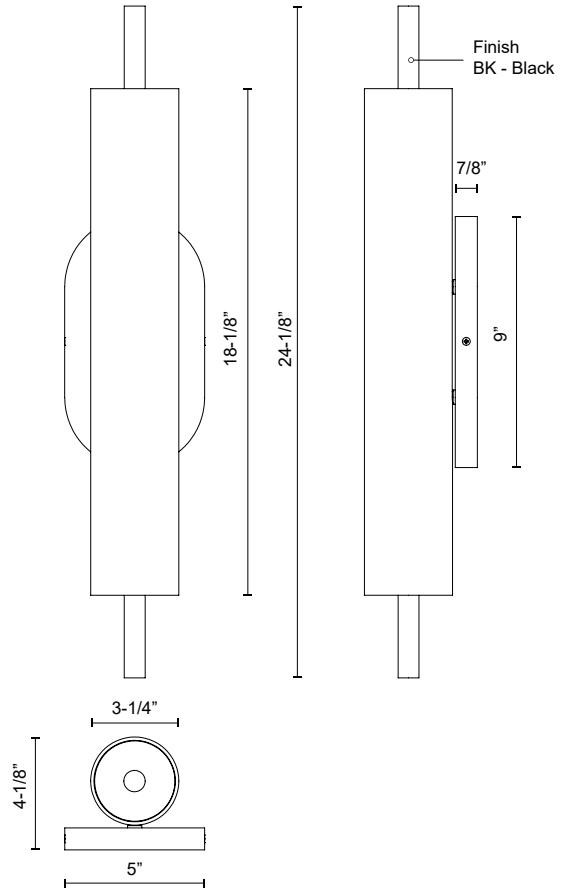

ESTES EW72724

WALL

PROJECT

SPECIFICATION DETAILS

Fixture Dimensions	W3-1/4" x H24-1/8" x E4-1/8"
Light Source	AC LED Module
Wattage	21W
Total Lumens	1620lm
Delivered Lumens	1100lm*
Voltage	120V
Color Temperature	3000K
CRI (Ra)	90CRI
Optional Color Temps	2700K - 5000K Available, Minimum Order Quantities Apply
LED Rated Life	50,000 hours
Dimming	100% - 10%, ELV Dimmer (Not Included)
Glass Details	Opal Glass
Location	Wet
Illumination Direction	Front/Back
Mounting Style	All Orientation
Canopy Dimensions	W5" x H9" x E7/8"

* For custom options, consult factory for details.

* For warranty information, please visit www.kuzcolighting.com/warranty

DESCRIPTION

Achieve delicate outdoor lighting with our Estes Collection. These scroll-like pendant lamps provide a level of sophistication and refinement that can instantly boost your curb appeal. The opal glass diffuser offers omni directional lighting for ample illumination that's perfect for the outdoors and darker areas of the home. These charismatic lights can also be used as vanity lights for a soft luxurious look.

KUZCO

CANADA: 19054 28TH AVENUE - SURREY, BC V3Z 6M3

USA: 3035 E. LONE MOUNTAIN ROAD - LAS VEGAS, NV 89081

WWW.KUZCOLIGHTING.COM

© 2023 KUZCO LIGHTING. ALL RIGHTS RESERVED.

COMMENT