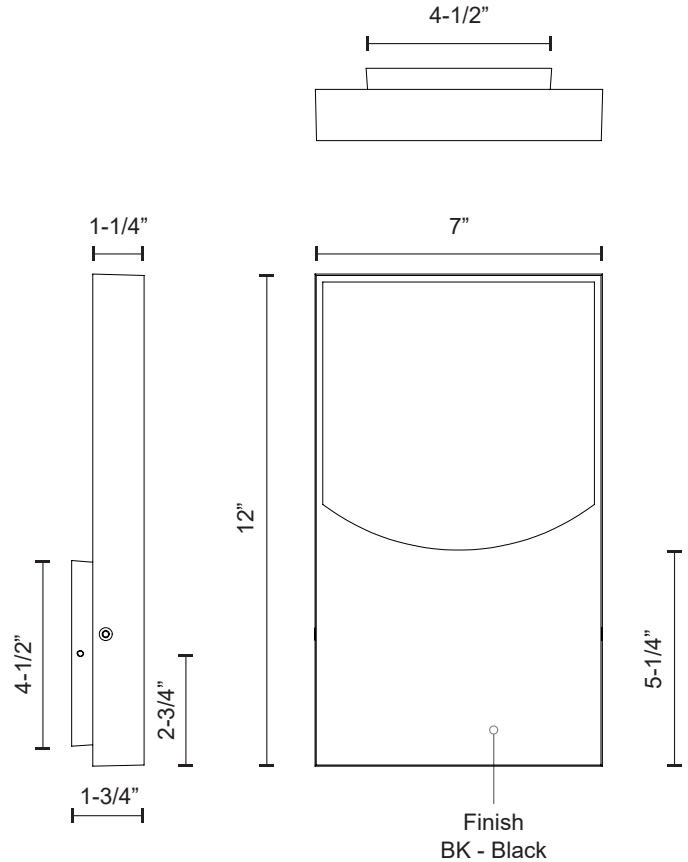

ZODIAC EW6612

WALL

PROJECT

DESCRIPTION

A semi-circle divides this rectangular exterior wall light in half; one half is black, formed aluminum and the other half is light emitted from the LED light source with a polymeric diffuser. Los Angeles designer Frederick Cohen was inspired to create the Zodiac outdoor wall sconce after watching the last lunar eclipse. Concealed patented LED technology accentuates the curved light source. Zodiac can be mounted in both upward or downward positions.

SPECIFICATION DETAILS

Fixture Dimensions	W7" x H12" x E1-3/4"
Light Source	AC LED Module
Wattage	9W
Total Lumens	600lm
Delivered Lumens	BK-146lm
Voltage	120V
Color Temperature	3000K
CRI (Ra)	90CRI
Optional Color Temps	2700K - 5000K Available, Minimum Order Quantities Apply
LED Rated Life	50,000 hours
Dimming	100% - 10%, ELV Dimmer (Not Included)
Diffuser Details	Frosted PC Diffuser
ADA Compliant	Yes
Location	Wet
Illumination Direction	Uplight
Mounting Style	All Orientation; Wall;
Finish Option(s)	Black

* For custom options, consult factory for details.

* For warranty information, please visit www.kuzcolighting.com/warranty

KUZCO

CANADA: 19054 28TH AVENUE - SURREY, BC V3Z 6M3

USA: 3035 E. LONE MOUNTAIN ROAD - LAS VEGAS, NV 89081

WWW.KUZCOLIGHTING.COM

© 2017 KUZCO LIGHTING. ALL RIGHTS RESERVED.

COMMENT