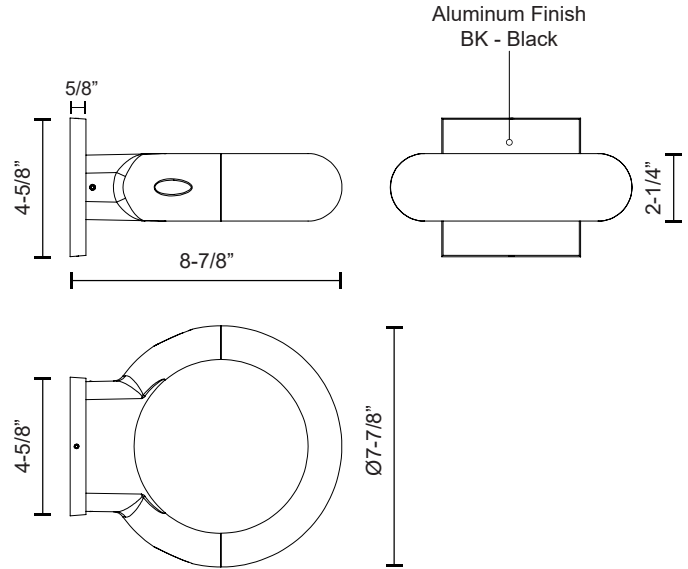

VORTEX EW64708

WALL

PROJECT

DESCRIPTION

Architectural exterior wall sconce, die-cast aluminum ring shaped body with concealed LED, glossy white interior chamber throw light up and down to create even glow around fixture. Rated IP65.

SPECIFICATION DETAILS

Fixture Dimensions	W7-7/8" x H2-1/4" x E8-7/8"
Light Source	LED with DC Driver
Wattage	4W
Total Lumens	420lm
Delivered Lumens	BK-224lm
Voltage	120-277V
Color Temperature	3000K
CRI (Ra)	80CRI
Optional Color Temps	2700K - 5000K Available, Minimum Order Quantities Apply
LED Rated Life	50,000 hours
Dimming	Non-Dimming
Diffuser Details	Clear PC
Location	Wet, IP65
Illumination Direction	Up and Down
Mounting Style	All Orientation; Wall;
Canopy Dimensions	W4-5/8" x H4-5/8" x E5/8"
Finish Option(s)	Black

* For custom options, consult factory for details.

* For warranty information, please visit www.kuzcolighting.com/warranty

KUZCO

CANADA: 19054 28TH AVENUE - SURREY, BC V3Z 6M3

USA: 3035 E. LONE MOUNTAIN ROAD - LAS VEGAS, NV 89081

WWW.KUZCOLIGHTING.COM

© 2020 KUZCO LIGHTING. ALL RIGHTS RESERVED.

COMMENT