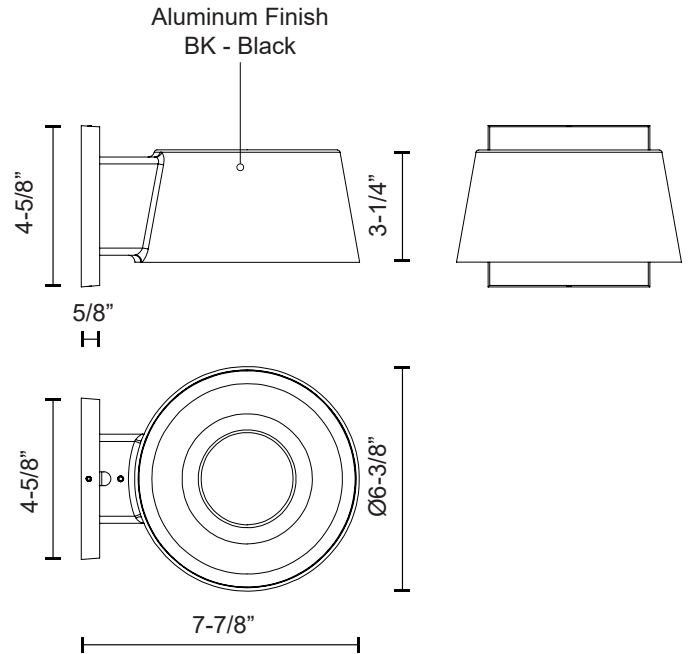

CARSON EW61806

WALL

PROJECT

DESCRIPTION

Architectural exterior wall sconce, die-cast aluminum conical body with glossy white reflector for even illumination. Rated IP65.

SPECIFICATION DETAILS

Fixture Dimensions	W6-3/8" x H3-1/4" x E7-7/8"
Light Source	LED with DC Driver
Wattage	11W
Total Lumens	1155lm
Delivered Lumens	BK-741lm
Voltage	120-277V
Color Temperature	3000K
CRI (Ra)	80CRI
Optional Color Temps	2700K - 5000K Available, Minimum Order Quantities Apply
LED Rated Life	50,000 hours
Dimming	Non-Dimming
Diffuser Details	Clear PC
Location	Wet, IP65
Canopy Dimensions	W4-5/8" x H4-5/8" x E1/2"
Finish Option(s)	Black

* For custom options, consult factory for details.

* For warranty information, please visit www.kuzcolighting.com/warranty

KUZCO

CANADA: 19054 28TH AVENUE - SURREY, BC V3Z 6M3

USA: 3035 E. LONE MOUNTAIN ROAD - LAS VEGAS, NV 89081

WWW.KUZCOLIGHTING.COM

© 2020 KUZCO LIGHTING. ALL RIGHTS RESERVED.

COMMENT