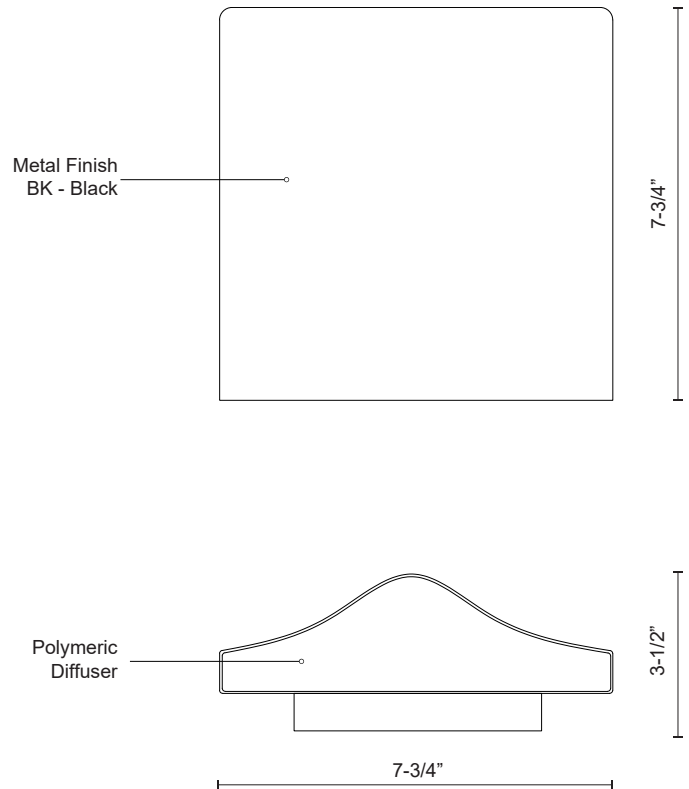

## SPECIFICATION DETAILS

<b>Fixture Dimensions</b>	W7-3/4" x H7-3/4" x E3-1/2"
<b>Light Source</b>	AC LED Module
<b>Wattage</b>	13W
<b>Total Lumens</b>	1000lm
<b>Delivered Lumens</b>	BK-592lm
<b>Voltage</b>	120V
<b>Color Temperature</b>	3000K
<b>CRI (Ra)</b>	90CRI
<b>Optional Color Temps</b>	2700K - 5000K Available, Minimum Order Quantities Apply
<b>LED Rated Life</b>	50,000 hours
<b>Dimming</b>	100% - 10%, ELV Dimmer (Not Included)
<b>Glass Details</b>	Clear Glass
<b>ADA Compliant</b>	Yes
<b>Location</b>	Wet

## DESCRIPTION

High power LED exterior wall mount fixture intended for use as a downlight. Lenox's die-cast aluminum housing is 8-inch square in its front view, but as the viewer moves to the side the fixture's profile becomes a gently swept curve suggestive of a water drop or perhaps a ship's sail filling with wind. Lenox aimed downwards through its polymeric diffuser lights both the mounting plane and floor. Lenox is available with black finish.