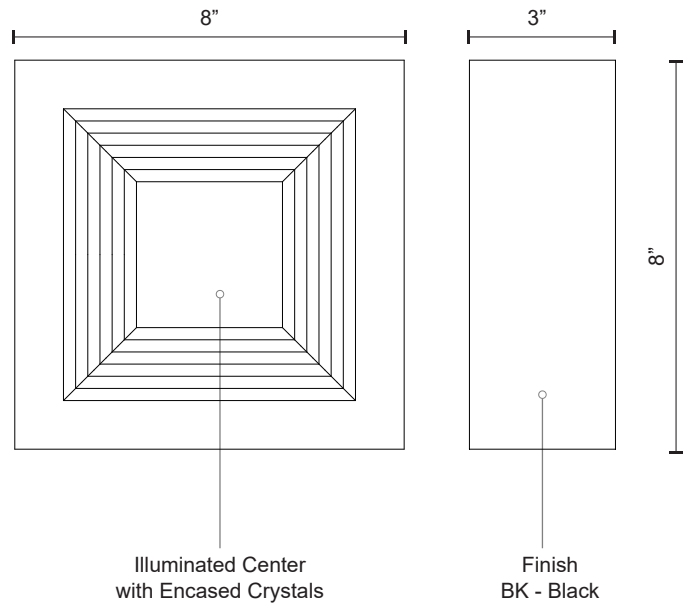

AGENT EW53808

WALL

PROJECT

DESCRIPTION

Die-cast aluminum with powder-coated finish and inlaid pressed glass crystal. Available in black finish.

SPECIFICATION DETAILS

Fixture Dimensions	W8" x H8" x E3"
Light Source	AC LED Module
Wattage	14W
Total Lumens	1100lm
Delivered Lumens	BK-505lm
Voltage	120V
Color Temperature	3000K
CRI (Ra)	90CRI
Optional Color Temps	2700K - 5000K Available, Minimum Order Quantities Apply
LED Rated Life	50,000 hours
Dimming	100% - 10%, ELV Dimmer (Not Included)
Crystal Details	Illuminated Center with Encased Crystals
ADA Compliant	Yes
Location	Wet
Illumination Direction	Front and Downlight
Mounting Style	All Orientation; Wall;
Finish Option(s)	Black

* For custom options, consult factory for details.

* For warranty information, please visit www.kuzcolighting.com/warranty

KUZCO

CANADA: 19054 28TH AVENUE - SURREY, BC V3Z 6M3

USA: 3035 E. LONE MOUNTAIN ROAD - LAS VEGAS, NV 89081

WWW.KUZCOLIGHTING.COM

© 2016 KUZCO LIGHTING. ALL RIGHTS RESERVED.

COMMENT