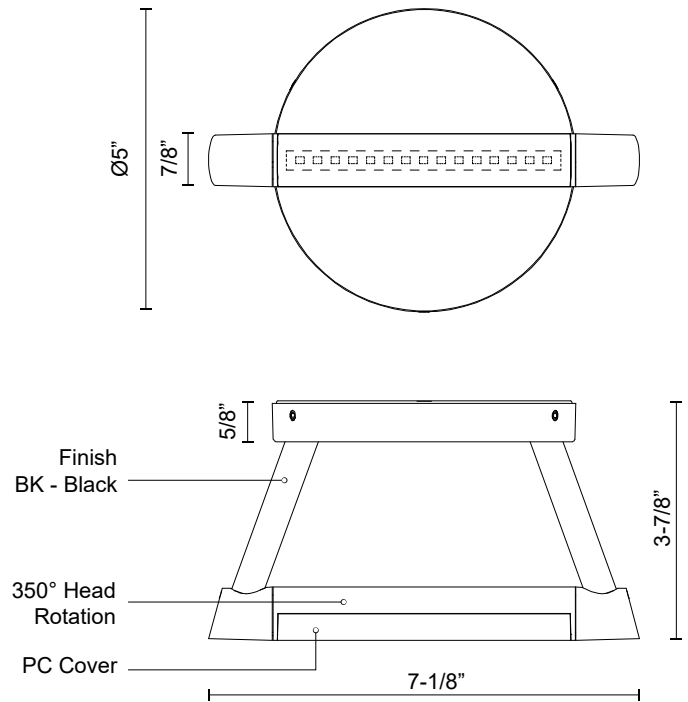

MARO EW25707

WALL

PROJECT

DESCRIPTION

The Maro outdoor collection, with a wishbone inspired shape, is both decorative and functional. The Maro Collection features an adjustable bar of ample illumination to fit your space's needs.

SPECIFICATION DETAILS

Fixture Dimensions	W7-1/8" x H7-7/8" x E3-7/8"
Light Source	LED with DC Driver
Wattage	6W
Total Lumens	595lm
Delivered Lumens	346lm
Voltage	120V
Color Temperature	3000K
CRI (Ra)	90CRI
Optional Color Temps	2700K - 5000K Available, Minimum Order Quantities Apply
LED Rated Life	50,000 hours
Dimming	100% - 10%, TRIAC or ELV Dimmer (Not Included)
Diffuser Details	Frosted PC Diffuser
ADA Compliant	Yes
Location	Wet
Mounting Style	All Orientation; Wall;
Canopy Dimensions	D5" x E5/8"
Finish Option(s)	Black

* For custom options, consult factory for details.

* For warranty information, please visit www.kuzcolighting.com/warranty

KUZCO

CANADA: 19054 28TH AVENUE - SURREY, BC V3Z 6M3

USA: 3035 E. LONE MOUNTAIN ROAD - LAS VEGAS, NV 89081

WWW.KUZCOLIGHTING.COM

© 2021 KUZCO LIGHTING. ALL RIGHTS RESERVED.

COMMENT