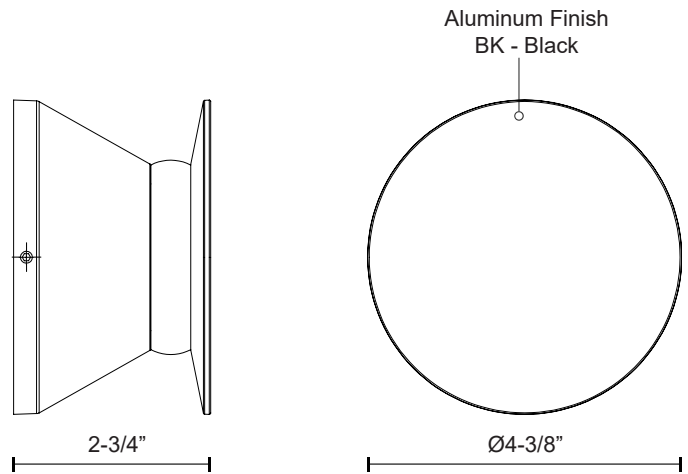

COLUMBIA ES49604

WALL

PROJECT

DESCRIPTION

Architectural exterior surface mount, die-cast aluminum body with PC optical spread lens, designed to spread light onto mounting surface. Ideal for wall wash and illuminating step ceiling and wall indent.

SPECIFICATION DETAILS

Fixture Dimensions	D4-3/8" x E2-3/4"
Light Source	LED with DC Driver
Wattage	8W
Total Lumens	840lm
Delivered Lumens	BK-285lm
Voltage	120-277V
Color Temperature	3000K
CRI (Ra)	80CRI
Optional Color Temps	2700K - 5000K Available, Minimum Order Quantities Apply
LED Rated Life	50,000 hours
Dimming	Non-Dimming
Diffuser Details	Clear PC Optics
ADA Compliant	Yes
Location	Wet, IP65
Illumination Direction	Backlit
Mounting Style	All Orientation; Ceiling and Wall;
Finish Option(s)	Black

* For custom options, consult factory for details.

* For warranty information, please visit www.kuzcolighting.com/warranty

KUZCO

CANADA: 19054 28TH AVENUE - SURREY, BC V3Z 6M3

USA: 3035 E. LONE MOUNTAIN ROAD - LAS VEGAS, NV 89081

WWW.KUZCOLIGHTING.COM

© 2019 KUZCO LIGHTING. ALL RIGHTS RESERVED.

COMMENT