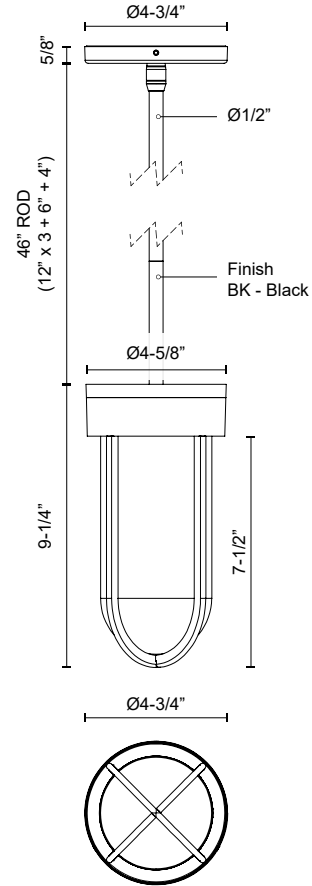

**DAVY
EP17609
PENDANTS**

PROJECT

DESCRIPTION

With a unique rounded metal frame and interior glass shell, this collection adds modern style to any exterior. Its style is matched by its function, providing ample illumination for all outdoor lighting needs.

SPECIFICATION DETAILS

Fixture Dimensions	D4-5/8" x H9-1/4"
Light Source	AC LED Module
Wattage	16W
Total Lumens	1200lm
Delivered Lumens	BK-602lm
Voltage	120V
Color Temperature	3000K
CRI (Ra)	90CRI
Optional Color Temps	2700K - 5000K Available, Minimum Order Quantities Apply
LED Rated Life	50,000 hours
Dimming	100% - 10%, ELV Dimmer (Not Included)
Diffuser Details	Frosted PC Diffuser
Glass Details	Clear Water Glass
Adjustable	Yes
Rod Length	46" Max (3x12" + 1x6" + 1x4")
Wire Length	60"
Minimum Hang Height	15"
Sloped Ceiling Adaptable	Yes, Up to 18 Degrees
Location	Wet
Canopy Dimensions	D4-3/4" x H5/8"
Finish Option(s)	Black

* For custom options, consult factory for details.

* For warranty information, please visit www.kuzcolighting.com/warranty

KUZCO

CANADA: 19054 28TH AVENUE - SURREY, BC V3Z 6M3
USA: 3035 E. LONE MOUNTAIN ROAD - LAS VEGAS, NV 89081

WWW.KUZCOLIGHTING.COM

© 2021 KUZCO LIGHTING. ALL RIGHTS RESERVED.

COMMENT