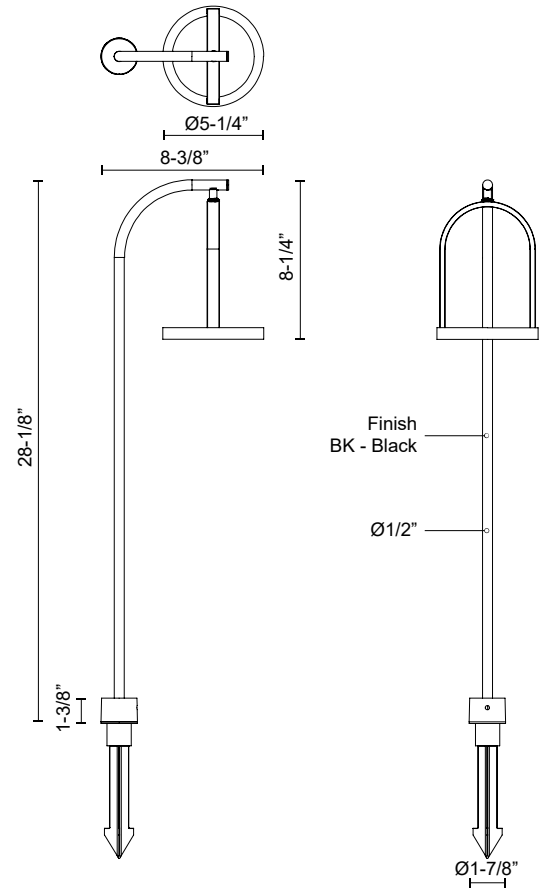

DESCRIPTION

The Trek Collection features a traditional lantern silhouette, with modern clean lines. A circular frame of illumination creates the perfect amount of both up and down light for all outdoor needs. Garden spike comes standard. Optional Hardscape canopy and concrete pour spike anchor sold separately. Compatible with all outdoor 12V AC Transformers (supplied by others).

SPECIFICATION DETAILS

Fixture Dimensions	L8-3/8" x W5-1/4" x H28-1/8"
Light Source	LED with Low Voltage Driver
Wattage	6W
Total Lumens	400lm
Delivered Lumens	BK-100lm*
Voltage	12V, with Outdoor Rated Low Voltage Transformer (Transformer supplied by others)
Color Temperature	3000K
CRI (Ra)	90CRI
Optional Color Temps	2700K - 5000K Available, Minimum Order Quantities Apply
LED Rated Life	50,000 hours
Diffuser Details	Frosted acrylic diffuser
Wire Length	24"
Location	Wet
Finish Option(s)	Black

* For custom options, consult factory for details.

* For warranty information, please visit www.kuzcolighting.com/warranty

COMMENT