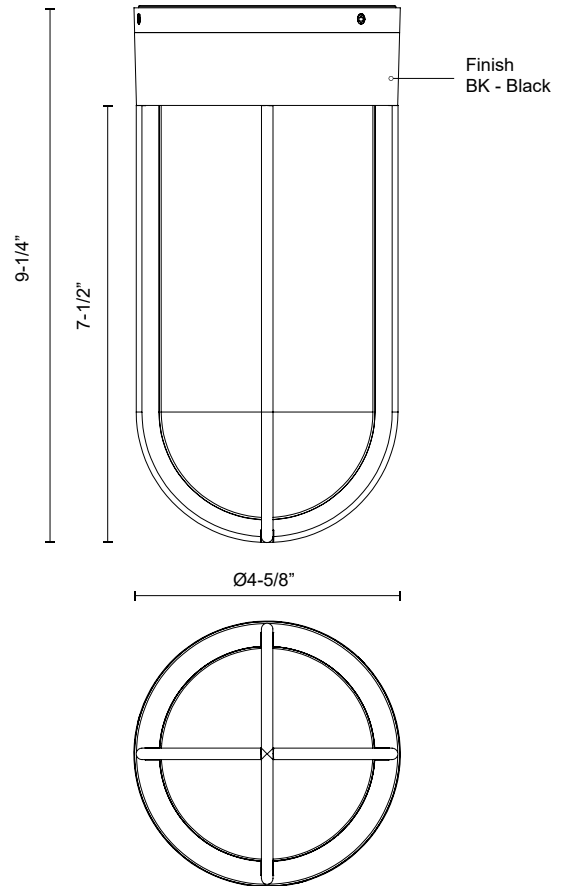

DAVY EC17609

CEILING

PROJECT

SPECIFICATION DETAILS

Fixture Dimensions	D4-5/8" x H9-1/4"
Light Source	AC LED Module
Wattage	16W
Total Lumens	1200lm
Delivered Lumens	BK-602lm
Voltage	120V
Color Temperature	3000K
CRI (Ra)	90CRI
Optional Color Temps	2700K - 5000K Available, Minimum Order Quantities Apply
LED Rated Life	50,000 hours
Dimming	100% - 10%, ELV Dimmer (Not Included)
Diffuser Details	Frosted PC Diffuser
Glass Details	Clear Water Glass
Location	Wet
Finish Option(s)	Black

* For custom options, consult factory for details.

* For warranty information, please visit www.kuzcolighting.com/warranty

DESCRIPTION

With a unique rounded metal frame and interior glass shell, this collection adds modern style to any exterior. Its style is matched by its function, providing ample illumination for all outdoor lighting needs.

KUZCO

CANADA: 19054 28TH AVENUE - SURREY, BC V3Z 6M3

USA: 3035 E. LONE MOUNTAIN ROAD - LAS VEGAS, NV 89081

WWW.KUZCOLIGHTING.COM

© 2021 KUZCO LIGHTING. ALL RIGHTS RESERVED.

COMMENT