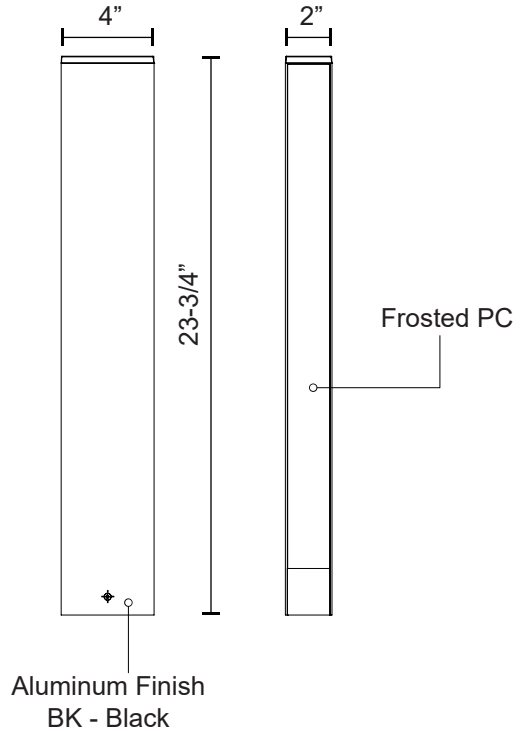

DESCRIPTION

Architectural designed high-power LED exterior bollard fixture, die-cast aluminum rectangular body with PC diffuser, evenly illuminates area in front.

SPECIFICATION DETAILS

Fixture Dimensions	L4" x W2" x H23-3/4"
Light Source	LED with DC Driver
Wattage	7W
Total Lumens	735lm
Delivered Lumens	BK-510lm
Voltage	120-277V
Color Temperature	3000K
CRI (Ra)	80CRI
Optional Color Temps	2700K - 5000K Available, Minimum Order Quantities Apply
LED Rated Life	50,000 hours
Dimming	Non-Dimming
Diffuser Details	White PC Diffuser
Location	Wet, IP65
Illumination Direction	Fontlight Illumination
Finish Option(s)	Black

* For custom options, consult factory for details.

* For warranty information, please visit www.kuzcolighting.com/warranty

COMMENT