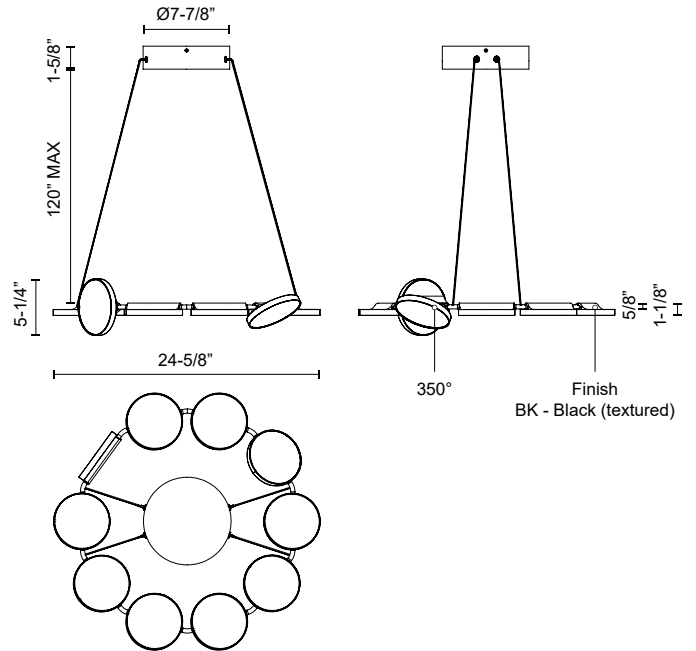

SPECIFICATION DETAILS

Fixture Dimensions	D24-5/8" x H5-1/4"
Light Source	LED with DC Driver
Wattage	82W
Total Lumens	6375lm
Delivered Lumens	5500lm*
Voltage	120V
Color Temperature	3000K
CRI (Ra)	90CRI
Optional Color Temps	2700K - 5000K Available, Minimum Order Quantities Apply
LED Rated Life	50,000 hours
Dimming	100% - 10%, TRIAC or ELV Dimmer (Not Included)
Diffuser Details	Acrylic Light Guide
Adjustable	Yes
Wire Length	120" Max
Wire Type	Black Coaxial Wire
Minimum Hang Height	6"
Sloped Ceiling Adaptable	Yes
Location	Dry
Canopy Dimensions	D7-7/8" x H1-5/8"
Finish Option(s)	Black