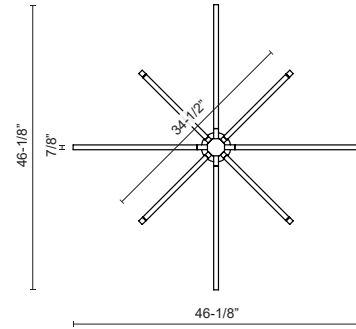

SIRIUS
CH14348
CHANDELIERS

PROJECT

SPECIFICATION DETAILS

Fixture Dimensions	L46-1/8" x W46-1/8" x H32-3/4"
Light Source	LED with DC Driver
Wattage	48W
Total Lumens	3672lm
Delivered Lumens	BK-2478lm; BN-3794lm; WH-4170lm;
Voltage	120V
Color Temperature	3000K
CRI (Ra)	90CRI
Optional Color Temps	2700K - 5000K Available, Minimum Order Quantities Apply
LED Rated Life	50,000 hours
Dimming	100% - 10%, TRIAC or ELV Dimmer (Not Included)
Diffuser Details	White Acrylic Diffuser
Adjustable	Yes
Rod Length	46" Max (3x12" + 1x6" + 1x4")
Minimum Hang Height	48"
Sloped Ceiling Adaptable	Yes, Up to 45 Degrees
Location	Dry
Canopy Dimensions	D4-3/4" x H9"

* For custom options, consult factory for details.

* For warranty information, please visit www.kuzcolighting.com/warranty

DESCRIPTION

Sirius' array of elements emanate from a single point in a starburst of light. A visual statement that draws the eye as the burnished finish interplays with the light, revealing shifting highlights and shadows. Contemporary and decorative.

COMMENT

KUZCO

CANADA: 19054 28TH AVENUE - SURREY, BC V3Z 6M3
USA: 3035 E. LONE MOUNTAIN ROAD - LAS VEGAS, NV 89081

WWW.KUZCOLIGHTING.COM

© 2018 KUZCO LIGHTING. ALL RIGHTS RESERVED.