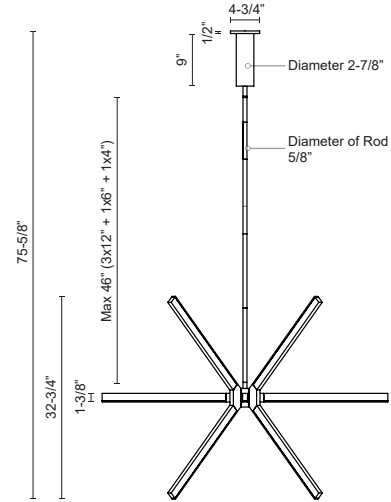

SIRIUS
CH14348
CHANDELIERS

PROJECT

SPECIFICATION DETAILS

Fixture Dimensions	L46-1/8" x W46-1/8" x H32-3/4"
Light Source	LED with DC Driver
Wattage	48W
Total Lumens	3672lm
Delivered Lumens	BK-2478lm; BN-3794lm; WH-4170lm;
Voltage	120V
Color Temperature	3000K
CRI (Ra)	90CRI
Optional Color Temps	2700K - 5000K Available, Minimum Order Quantities Apply
LED Rated Life	50,000 hours
Dimming	100% - 10%, TRIAC or ELV Dimmer (Not Included)
Diffuser Details	White Acrylic Diffuser
Adjustable	Yes
Rod Length	46" Max (3x12" + 1x6" + 1x4")
Minimum Hang Height	48"
Sloped Ceiling Adaptable	Yes, Up to 45 Degrees
Location	Dry
Canopy Dimensions	D4-3/4" x H9"

* For custom options, consult factory for details.

* For warranty information, please visit www.kuzcolighting.com/warranty

DESCRIPTION

Sirius' array of elements emanate from a single point in a starburst of light. A visual statement that draws the eye as the burnished finish interplays with the light, revealing shifting highlights and shadows. Contemporary and decorative.

COMMENT

KUZCO

CANADA: 19054 28TH AVENUE - SURREY, BC V3Z 6M3
USA: 3035 E. LONE MOUNTAIN ROAD - LAS VEGAS, NV 89081

WWW.KUZCOLIGHTING.COM

© 2018 KUZCO LIGHTING. ALL RIGHTS RESERVED.