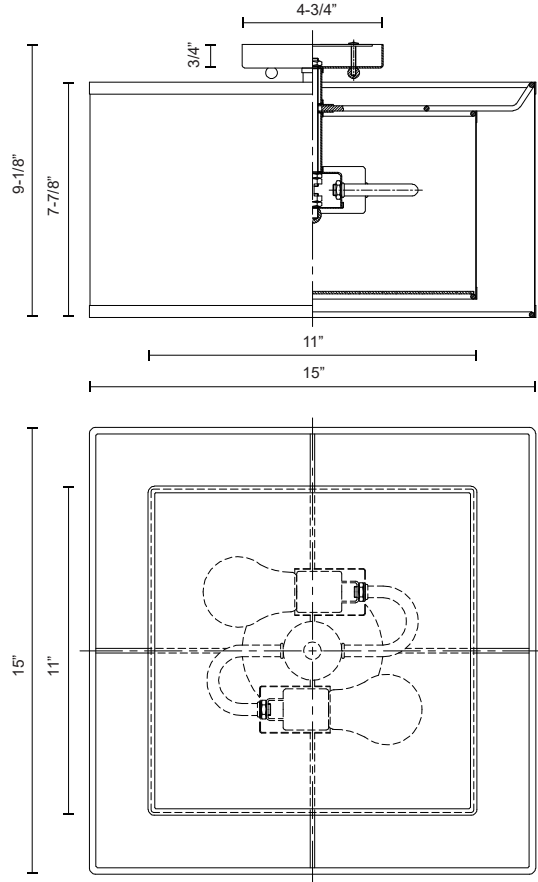

ZIRCON
52322
SEMI FLUSH

PROJECT

SPECIFICATION DETAILS

Fixture Dimensions	W15" x L15" x H9-1/8"
Lamp Type	Incandescent, A19, Medium Base
Wattage	2 x 60W
Voltage	120V
Shade Details	Organza Outer, Linen Inner
Location	Dry
Bulbs Included	No
Canopy Dimensions	L4-3/4" x W4-3/4" x H3/4"

* For custom options, consult factory for details.
* For warranty information, please visit www.kuzcolighting.com/warranty

DESCRIPTION

Two lamp semi flush ceiling fixture with square organza textured shade in white.

KUZCO

CANADA: 19054 28TH AVENUE - SURREY, BC V3Z 6M3
USA: 3035 E. LONE MOUNTAIN ROAD - LAS VEGAS, NV 89081

WWW.KUZCOLIGHTING.COM

© 2010 KUZCO LIGHTING. ALL RIGHTS RESERVED.

COMMENT