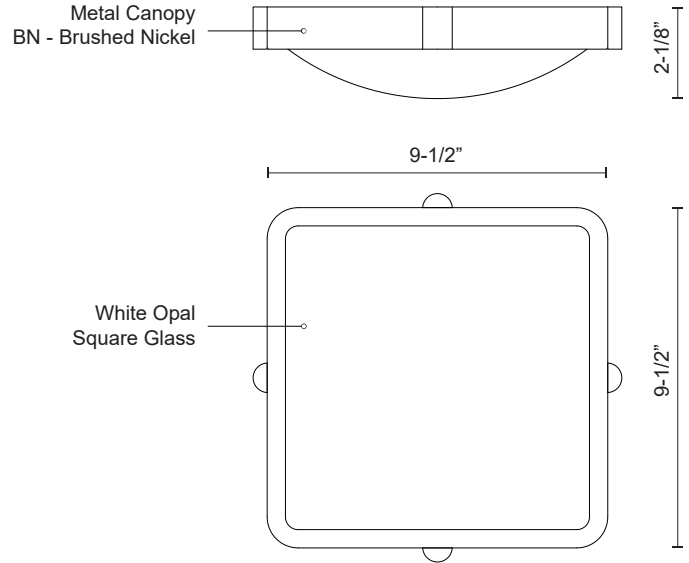

TEMPLETON
501103-LED
FLUSH MOUNT

PROJECT

DESCRIPTION

Single LED flush mount ceiling fixture with square white opal glass. Metal details in brushed nickel finish, and is equipped with our powerful 120V AC LED technology

SPECIFICATION DETAILS

Fixture Dimensions	W9-1/2" x L9-1/2" x H2-1/8"
Light Source	AC LED Module
Wattage	18W
Total Lumens	1300lm
Delivered Lumens	844lm
Voltage	120V
Color Temperature	3000K
CRI (Ra)	90CRI
Optional Color Temps	2700K - 5000K Available, Minimum Order Quantities Apply
LED Rated Life	50,000 hours
Dimming	100% - 10%, ELV Dimmer (Not Included)
Glass Details	Opal Glass
Location	Dry
Mounting Style	All Orientation; Ceiling and Wall;
Finish Option(s)	Brushed Nickel

* For custom options, consult factory for details.

* For warranty information, please visit www.kuzcolighting.com/warranty

KUZCO

CANADA: 19054 28TH AVENUE - SURREY, BC V3Z 6M3
USA: 3035 E. LONE MOUNTAIN ROAD - LAS VEGAS, NV 89081

WWW.KUZCOLIGHTING.COM

© 2010 KUZCO LIGHTING. ALL RIGHTS RESERVED.

COMMENT